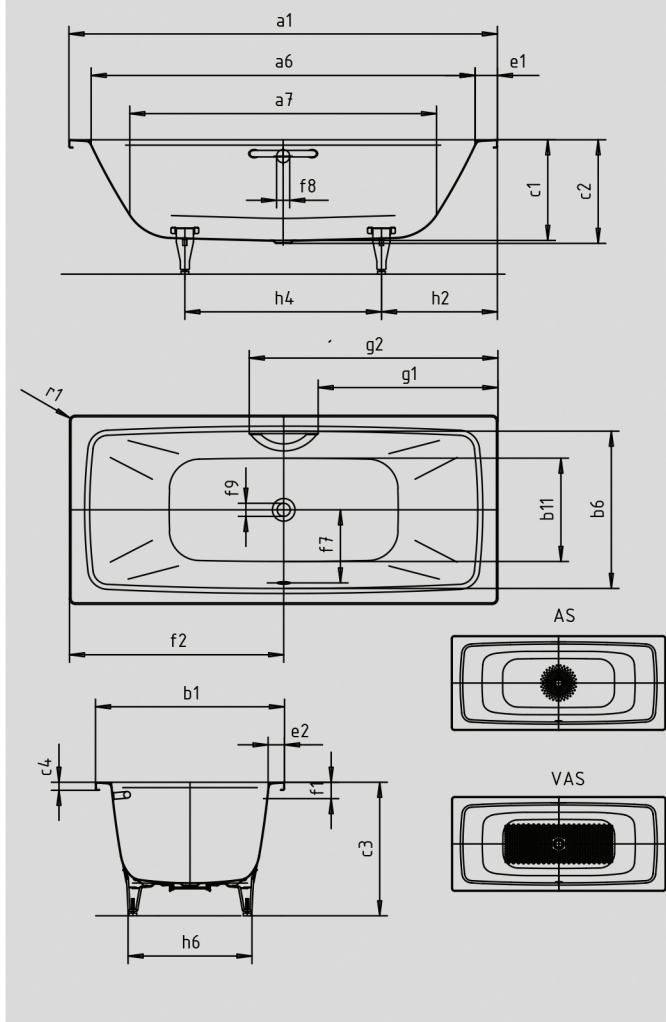

CAYONO DUO

- Built-in bathtub
- modern rectangular bathtub with straight lines and small radii
- perfect match for the CAYONO model range
- two gently sloping backrests and the central waste and overflow fitting ensure relaxed bathing with a partner
- spacious interior provides ample room for a relaxing bath
- made of KALDEWEI steel enamel

Similar illustration

Model No.		724	725
External length	a ₁	1700	1800 mm
Internal length (top)	a ₆	1540	1640 mm
Internal length (bottom)	a ₇	1220	1320 mm
External width	b ₁	750	800 mm
Internal width (top)	b ₆	624	674 mm
Internal width (bottom)	b ₁₁	410	460 mm
Internal depth	c ₁	400	400 mm
Depth including waste outlet	c ₂	410	410 mm
Height with feet	c ₃	545-580	539-573 mm
Height of rim	c ₄	32	32 mm
Width of rim (foot end)	e ₁	80	80 mm
Width of rim (lengthwise)	e ₂	63	63 mm
Distance top edge to centre of overflow hole	f ₁	65	65 mm
Distance bath edge to centre of drain hole	f ₂	850	900 mm
Distance between centre holes	f ₇	305	330 mm
Diameter of overflow hole	f ₈	52	52 mm
Diameter of drain hole	f ₉	52	52 mm
Distance bath edge (foot end) to where grip/handle starts	g ₁	713	763 mm
Distance bath edge (foot end) to where grip/handle ends	g ₂	987	1037 mm
Distance foot end of bath edge to centre of foot	h ₂	513	526 mm
Distance between the feet	h ₄	675	749 mm
Max. width of feet	h ₆	475	526 mm
Radius	r ₁	23	23 mm
Water volume** in litres		130	160
Weight of the enamelled bath in kg		50	56
Anti-slip		Ø 289	Ø 435 mm
Full anti-slip		855 x 315	935 x 375 mm