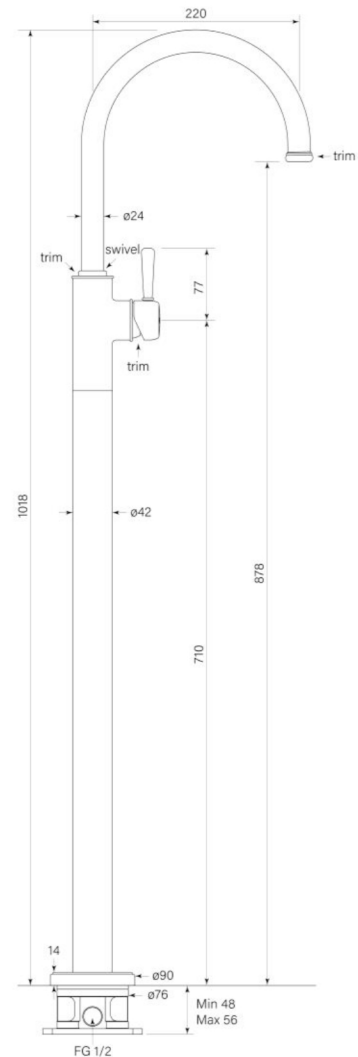

Product Specifications

30574-11 Cascade Floor Mixer, Chrome

Features:

- Built in Australia
- Suits concrete or timber floor
- Rock solid mount and connections
- Petite 90mm round floor flange
- Free flow
- Swivel spout reach 220mm
- 2 stage Flowstep™ valve

WM-022284