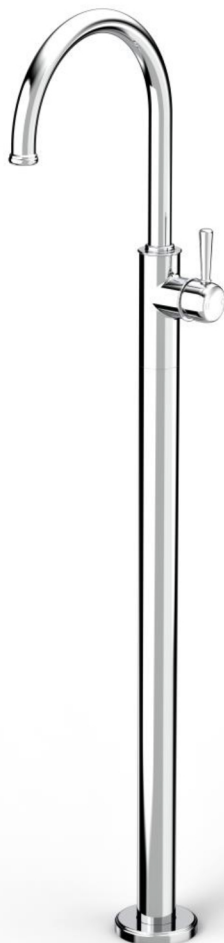

Product Specifications

30574-11 Cascade Floor Mixer, Chrome

Features:

- Built in Australia
- Suits concrete or timber floor
- Rock solid mount and connections
- Petite 90mm round floor flange
- Free flow
- Swivel spout reach 220mm
- 2 stage Flowstep™ valve

WM-022284