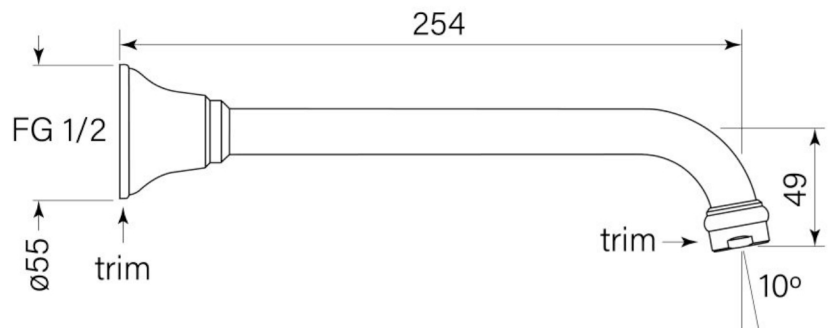

## Features:

- Built in Australia
- Reach 200mm
- Free flow

WaterMark

WM-022284

## Features:

- Built in Australia
- Reach 250mm
- Free flow

WaterMark

WM-022284