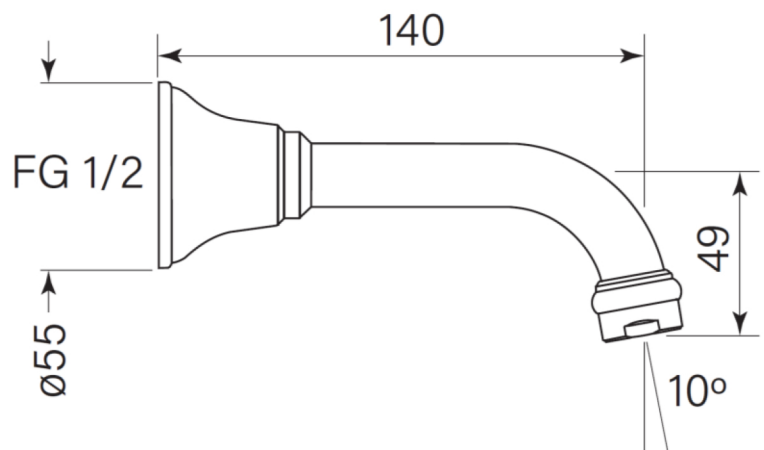

# Product Specifications

**34184-11** Cascade Bath Outlet 140, Chrome

## Features:

- Built in Australia
- Reach 140mm
- Free flow

WaterMark

WM-022284

## Features:

- Built in Australia
- Reach 200mm
- Free flow

WaterMark

WM-022284

## Features:

- Built in Australia
- Reach 250mm
- Free flow

WaterMark

WM-022284