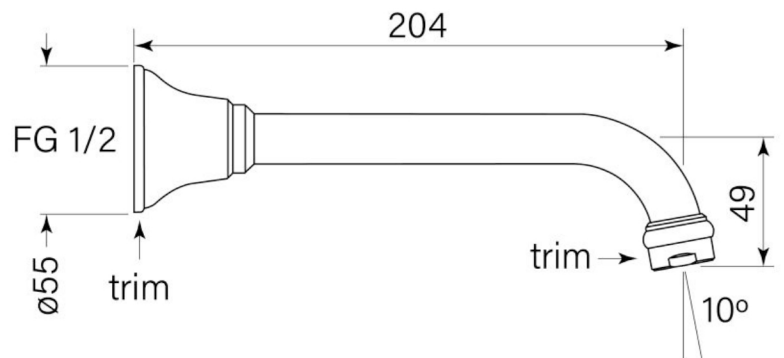

# Product Specifications

**34184-11** Cascade Bath Outlet 140, Chrome

## Features:

- Built in Australia
- Reach 140mm
- Free flow

WaterMark

WM-022284

## Features:

- Built in Australia
- Reach 200mm
- Free flow

WaterMark

WM-022284

## Features:

- Built in Australia
- Reach 250mm
- Free flow

WaterMark

WM-022284