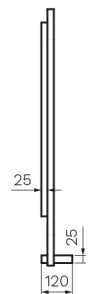

Cameo 600 Progressive LED Mirror

Product Code: CA-600-2L-XX

(see colour codes below)

The Cameo Mirror with shelf and LED lighting will light up your bathroom. Touch the button to turn on the light, then gently hold to switch gradually from cool to warm light, and back, until the desired colour is selected.

Vertical installation only.

FRONT VIEW

REAR VIEW

SIDE VIEW

Chrome Brushed Nickel Brushed Brass Fucile

- Colour & Finish** — Chrome (C), Brushed Nickel (BN), Brushed Brass (BB), Fucile (F)
- Material** — Glass Mirror, Stainless Steel frame and shelf
- W x D x H** — 600 x 120 x 1000mm
- Features** — Hardwired Progressive (Cool to Warm white) Backlit LED Lighting, Defogger, Integrated Shelf, Soft touch button
- IP Rating** — IP 44
- Warranty** — 5 Years (Conditions Apply)