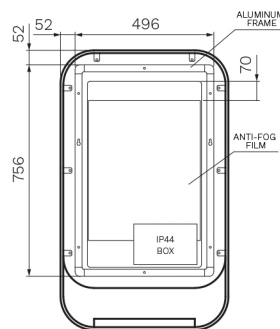

Cameo 600 Progressive LED Mirror

Product Code: CA-600-2L-XX

(see colour codes below)

The Cameo Mirror with shelf and LED lighting will light up your bathroom. Touch the button to turn on the light, then gently hold to switch gradually from cool to warm light, and back, until the desired colour is selected.

Vertical installation only.

FRONT VIEW

REAR VIEW

SIDE VIEW

Chrome Brushed Nickel Brushed Brass Fucile

- Colour & Finish** — Chrome (C), Brushed Nickel (BN), Brushed Brass (BB), Fucile (F)
- Material** — Glass Mirror, Stainless Steel frame and shelf
- W x D x H** — 600 x 120 x 1000mm
- Features** — Hardwired Progressive (Cool to Warm white) Backlit LED Lighting, Defogger, Integrated Shelf, Soft touch button
- IP Rating** — IP 44
- Warranty** — 5 Years (Conditions Apply)