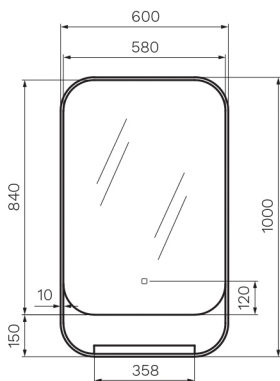

Cameo 600 Progressive LED Mirror

Product Code: CA-600-2L-XX

(see colour codes below)

The Cameo Mirror with shelf and LED lighting will light up your bathroom. Touch the button to turn on the light, then gently hold to switch gradually from cool to warm light, and back, until the desired colour is selected.

Vertical installation only.

FRONT VIEW

REAR VIEW

SIDE VIEW

Chrome Brushed Nickel Brushed Brass Fucile

- Colour & Finish** — Chrome (C), Brushed Nickel (BN), Brushed Brass (BB), Fucile (F)
- Material** — Glass Mirror, Stainless Steel frame and shelf
- W x D x H** — 600 x 120 x 1000mm
- Features** — Hardwired Progressive (Cool to Warm white) Backlit LED Lighting, Defogger, Integrated Shelf, Soft touch button
- IP Rating** — IP 44
- Warranty** — 5 Years (Conditions Apply)