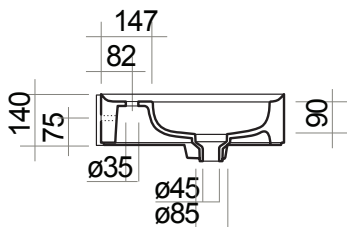

Cameo 600 x 500 Wall Basin NTH

Product Code: VA320/S (White/Gloss), VA320/S.01 (White/Matt), VA320/S.02 (Black/Gloss), VA320/S.22 (Black/Matt), VA320/S.91 (Nuvola/Matt)

The striking yet delicate styling of the Cameo collection, designed by Prospero Rasulo, is distinguished by the perimeter of the basin tops – a visual element that will frame associated items such as tapware and toiletries.

Specifications

| | | |
|------------------------|---|--|
| Colour / Finish | — | White / Gloss, White / Matt, Black / Gloss, Black / Matt, Nuvola / Matt |
| Material | — | Ceramic |
| Tap Holes | — | No Tap Hole |
| Waste Outlet | — | Supplied with 32mm Clic Clac Plug & Waste with matching square ceramic cover |
| W x D x H | — | 604 x 509 x 140mm |
| Fixings | — | Wall fixing bolts supplied (WFB100) |
| Bowl Capacity | — | 8 Litres |
| Warranty | — | 10 years |

Cameo 900 x 500 Wall Basin 1/3TH

Product Code: VA341/S (1TH White/Gloss), VA341/S.01 (1TH White/Matt), VA341/S.02 (1TH Black/Gloss), VA341/S.22 (1TH Black/Matt), VA341/S.91 (1TH Nuvola/Matt), VA343/S (3TH White/Gloss), VA343/S.01 (3TH White/Matt), VA343/S.02 (3TH Black/Gloss), VA343/S.22 (3TH Black/Matt), VA343/S.91 (3TH Nuvola/Matt)

White
Gloss

White
Matt

Black
Gloss

Black
Matt

Nuvola
Matt

Specifications

| | | |
|------------------------|---|--|
| Colour / Finish | — | White / Gloss, White / Matt, Black / Gloss, Black / Matt, Nuvola / Matt |
| Material | — | Ceramic |
| Tap Holes | — | 1TH or 3TH |
| Waste Outlet | — | Supplied with 32mm Clic Clac Plug & Waste with matching square ceramic cover |
| W x D x H | — | 904 x 509 x 140mm |
| Fixings | — | Wall fixing bolts supplied (WFB100) |
| Bowl Capacity | — | 11 Litres |
| Warranty | — | 10 years |