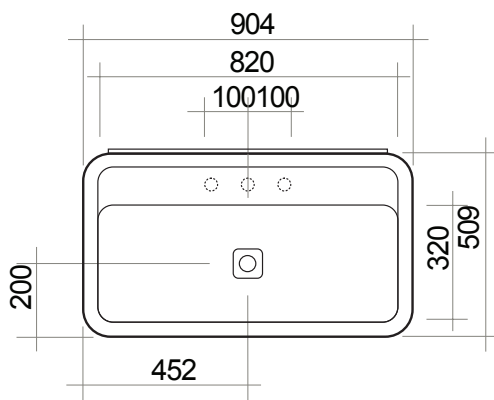

Cameo 600 x 500 Wall Basin NTH

Product Code: VA320/S (White/Gloss), VA320/S.01 (White/Matt), VA320/S.02 (Black/Gloss), VA320/S.22 (Black/Matt), VA320/S.91 (Nuvola/Matt)

The striking yet delicate styling of the Cameo collection, designed by Prospero Rasulo, is distinguished by the perimeter of the basin tops – a visual element that will frame associated items such as tapware and toiletries.

Specifications

| | | |
|------------------------|---|--|
| Colour / Finish | — | White / Gloss, White / Matt, Black / Gloss, Black / Matt, Nuvola / Matt |
| Material | — | Ceramic |
| Tap Holes | — | No Tap Hole |
| Waste Outlet | — | Supplied with 32mm Clic Clac Plug & Waste with matching square ceramic cover |
| W x D x H | — | 604 x 509 x 140mm |
| Fixings | — | Wall fixing bolts supplied (WFB100) |
| Bowl Capacity | — | 8 Litres |
| Warranty | — | 10 years |

Cameo 900 x 500 Wall Basin 1/3TH

Product Code: VA341/S (1TH White/Gloss), VA341/S.01 (1TH White/Matt), VA341/S.02 (1TH Black/Gloss), VA341/S.22 (1TH Black/Matt), VA341/S.91 (1TH Nuvola/Matt), VA343/S (3TH White/Gloss), VA343/S.01 (3TH White/Matt), VA343/S.02 (3TH Black/Gloss), VA343/S.22 (3TH Black/Matt), VA343/S.91 (3TH Nuvola/Matt)

White
Gloss

White
Matt

Black
Gloss

Black
Matt

Nuvola
Matt

Specifications

| | | |
|------------------------|---|--|
| Colour / Finish | — | White / Gloss, White / Matt, Black / Gloss, Black / Matt, Nuvola / Matt |
| Material | — | Ceramic |
| Tap Holes | — | 1TH or 3TH |
| Waste Outlet | — | Supplied with 32mm Clic Clac Plug & Waste with matching square ceramic cover |
| W x D x H | — | 904 x 509 x 140mm |
| Fixings | — | Wall fixing bolts supplied (WFB100) |
| Bowl Capacity | — | 11 Litres |
| Warranty | — | 10 years |