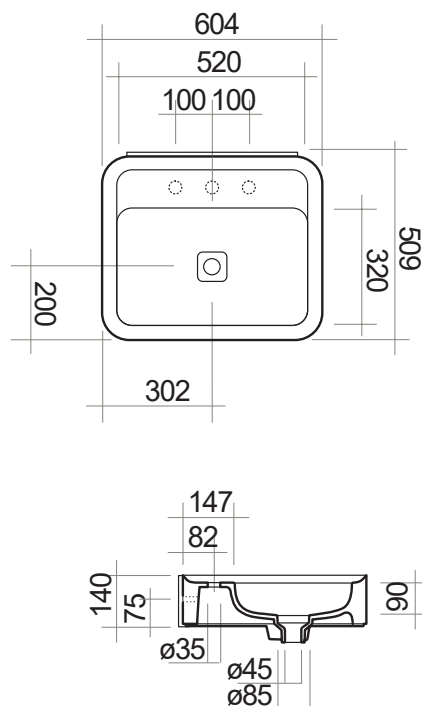

Cameo 600 x 500 Wall Basin NTH

Product Code: VA320/S (White/Gloss), VA320/S.01 (White/Matt), VA320/S.02 (Black/Gloss), VA320/S.22 (Black/Matt), VA320/S.91 (Nuvola/Matt)

The striking yet delicate styling of the Cameo collection, designed by Prospero Rasulo, is distinguished by the perimeter of the basin tops – a visual element that will frame associated items such as tapware and toiletries.

Specifications

| | | |
|------------------------|---|--|
| Colour / Finish | — | White / Gloss, White / Matt, Black / Gloss, Black / Matt, Nuvola / Matt |
| Material | — | Ceramic |
| Tap Holes | — | No Tap Hole |
| Waste Outlet | — | Supplied with 32mm Clic Clac Plug & Waste with matching square ceramic cover |
| W x D x H | — | 604 x 509 x 140mm |
| Fixings | — | Wall fixing bolts supplied (WFB100) |
| Bowl Capacity | — | 8 Litres |
| Warranty | — | 10 years |

Cameo 900 x 500 Wall Basin 1/3TH

Product Code: VA341/S (1TH White/Gloss), VA341/S.01 (1TH White/Matt), VA341/S.02 (1TH Black/Gloss), VA341/S.22 (1TH Black/Matt), VA341/S.91 (1TH Nuvola/Matt), VA343/S (3TH White/Gloss), VA343/S.01 (3TH White/Matt), VA343/S.02 (3TH Black/Gloss), VA343/S.22 (3TH Black/Matt), VA343/S.91 (3TH Nuvola/Matt)

White
Gloss

White
Matt

Black
Gloss

Black
Matt

Nuvola
Matt

Specifications

| | | |
|------------------------|---|--|
| Colour / Finish | — | White / Gloss, White / Matt, Black / Gloss, Black / Matt, Nuvola / Matt |
| Material | — | Ceramic |
| Tap Holes | — | 1TH or 3TH |
| Waste Outlet | — | Supplied with 32mm Clic Clac Plug & Waste with matching square ceramic cover |
| W x D x H | — | 904 x 509 x 140mm |
| Fixings | — | Wall fixing bolts supplied (WFB100) |
| Bowl Capacity | — | 11 Litres |
| Warranty | — | 10 years |