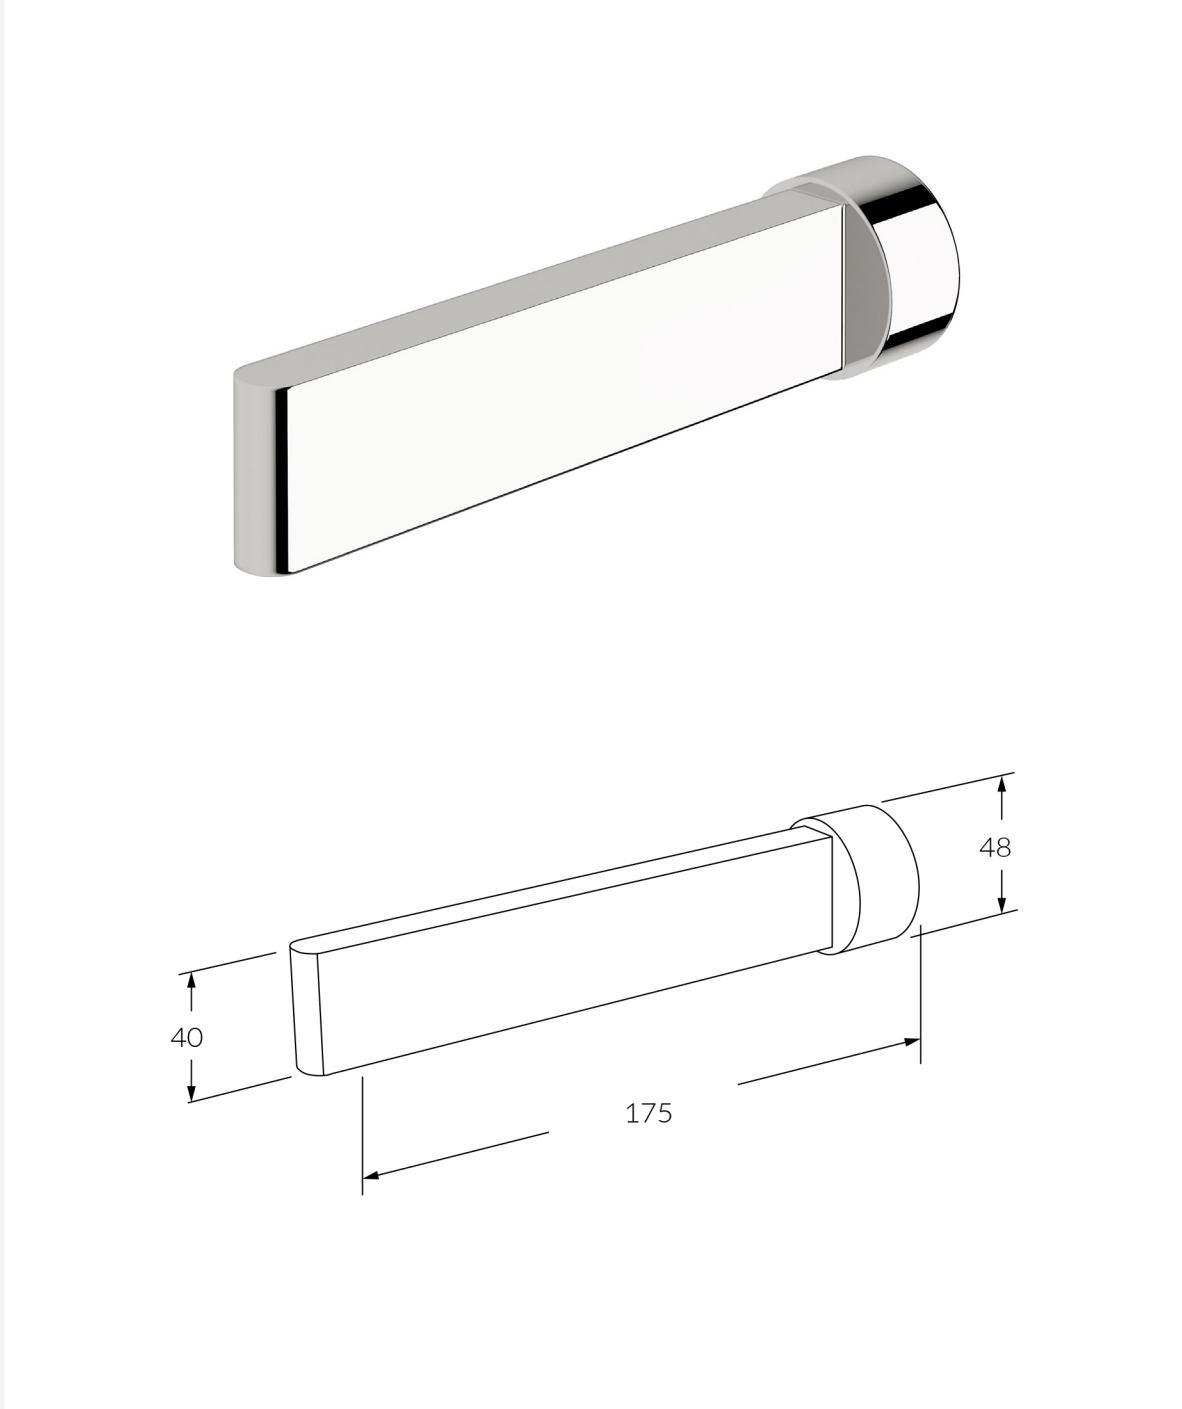

Calibre Wall Basin Outlet
175mm

Product code: CWBO175

Calibre Wall Basin Outlet
225mm

Product code: CWBO225