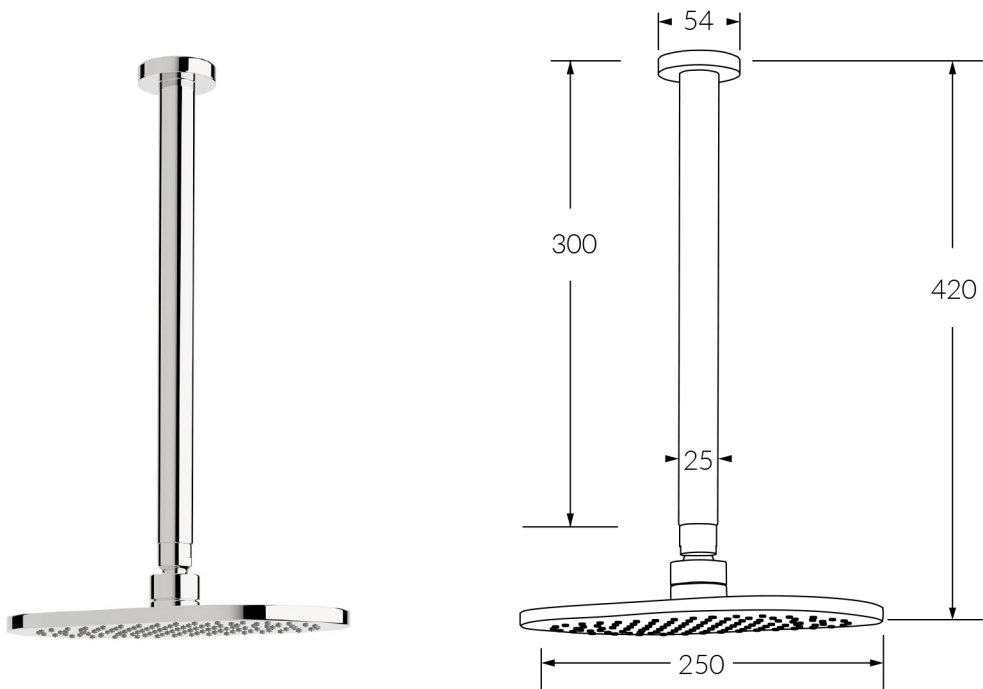

INFORMATION SHEET

Calibre Vertical Shower 300mm  
with Oval Shower Head  
Product code: CVSH300

INFORMATION SHEET

Calibre Vertical Shower 500mm  
with Oval Shower Head  
Product code: CVSH500