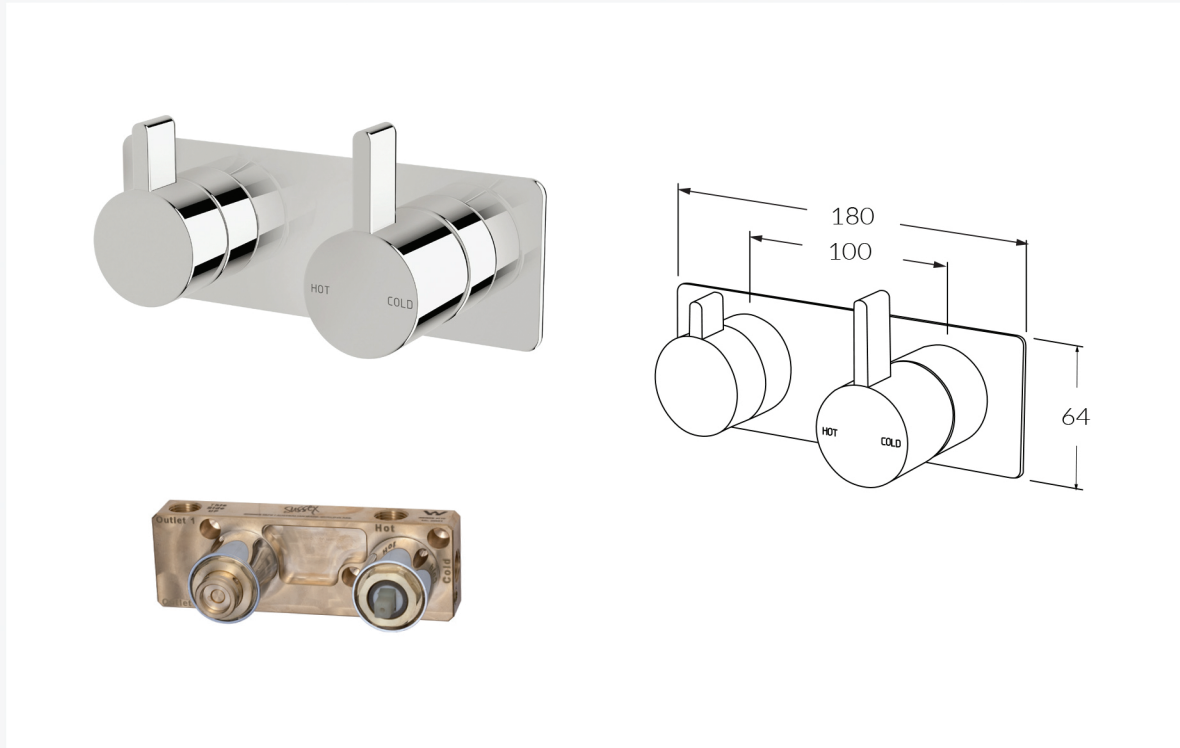

Calibre Mixer Diverter System RH

Product code: Available options:
 CMDSRH Right hand operation
 CMDSLH Left hand operation

**FEATURING THE SUSSEX MASTERFIT**

A new innovative all-in-one plumbing unit that simplifies the installation process of mixer and outlet combinations.

- Made in Australia from high quality solid brass
- Precision engineered to Australian Standards
- Significant savings in Cost, Labour and Time
- Easy to install
- Mixers, outlets and backplates fit perfectly every time
- Standards ½" BSP connections for plumbing fittings
- Mixer cartridges fully serviceable after installation
- Generous tolerance for wall cover thicknesses