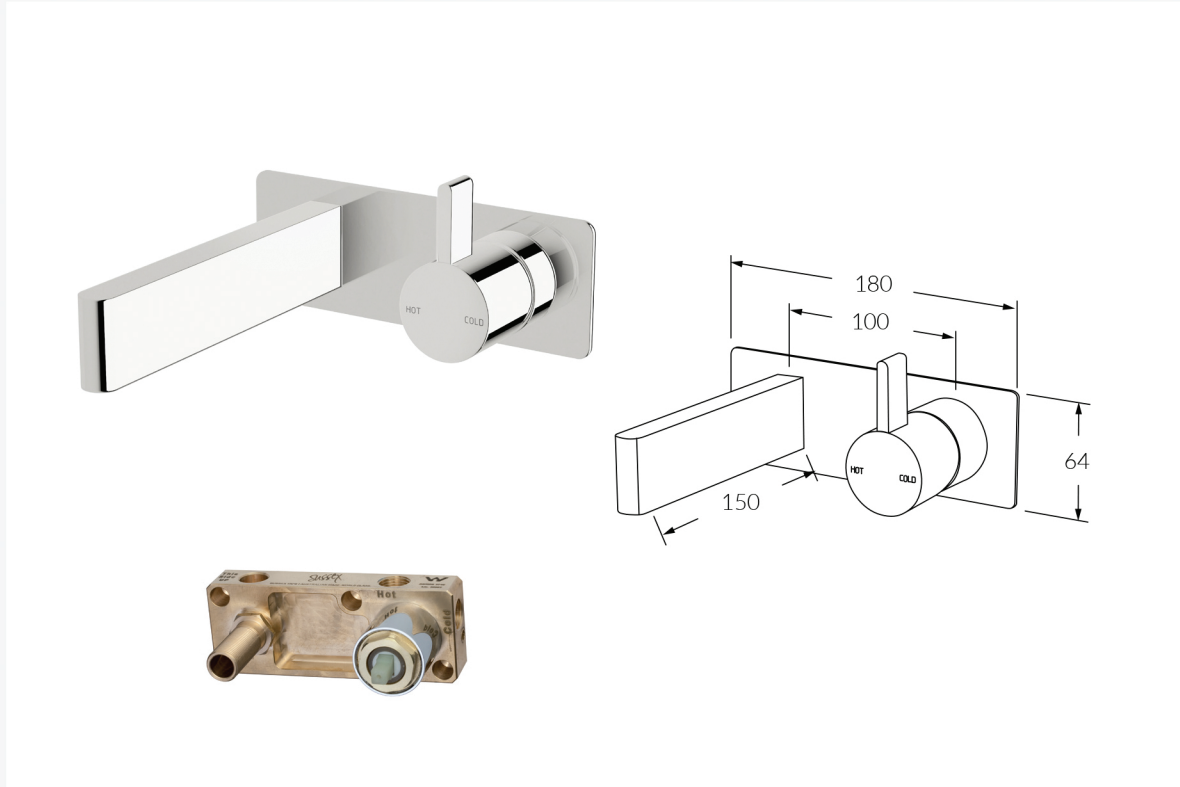

A new innovative all-in-one plumbing unit that simplifies the installation process of mixer and outlet combinations.

- Made in Australia from high quality solid brass
- Precision engineered to Australian Standards
- Significant savings in Cost, Labour and Time
- Easy to install
- Mixers, outlets and backplates fit perfectly every time
- Standards ½" BSP connections for plumbing fittings
- Simultaneous use of two outlets
- Mixer cartridges fully serviceable after installation
- Generous tolerance for wall cover thicknesses
- Simultaneous use of two outlets
- Mixer cartridges fully serviceable after installation
- Generous tolerance for wall cover thicknesses

AS/NZS 3718:2005
LIC. 20081

CRAFTED IN MELBOURNE

sussex taps.com.au

INFORMATION SHEET

Calibre Wall Basin Mixer Outlet System RH

Product code: CWBMS150RH Available options:
 CWBMS150LH Right hand operation
 CWBMS150LH Left hand operation

**FEATURING THE SUSSEX MASTERFIT**

A new innovative all-in-one plumbing unit that simplifies the installation process of mixer and outlet combinations.

- Made in Australia from high quality solid brass
- Precision engineered to Australian Standards
- Significant savings in Cost, Labour and Time
- Easy to install
- Mixers, outlets and backplates fit perfectly every time
- Standards ½" BSP connections for plumbing fittings
- Simultaneous use of two outlets
- Mixer cartridges fully serviceable after installation
- Generous tolerance for wall cover thicknesses
- Simultaneous use of two outlets
- Mixer cartridges fully serviceable after installation
- Generous tolerance for wall cover thicknesses

CRAFTED IN MELBOURNE

sussextaps.com.au

AS/NZS 3718:2005
LIC. 20081

INFORMATION SHEET

Calibre Wall Basin Mixer Outlet System

Product code: CWBMS200RH Available options: Right hand operation
 CWBMS200LH Left hand operation