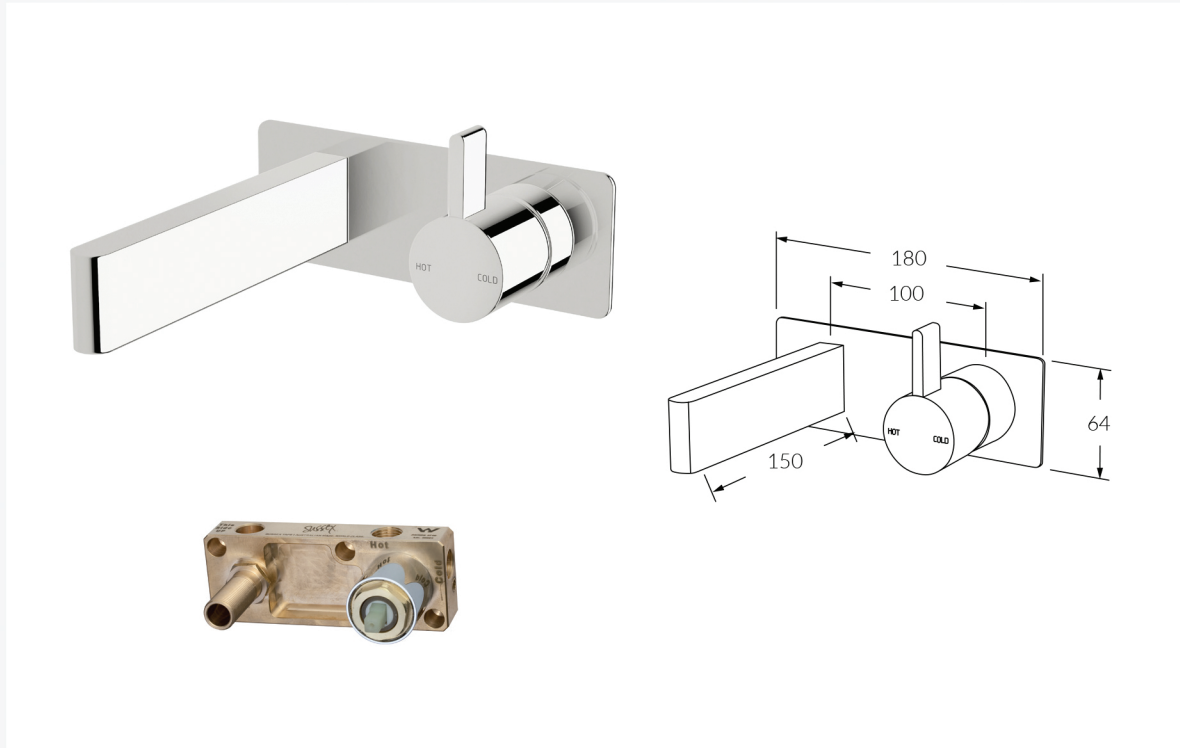

INFORMATION SHEET

Calibre Wall Bath Mixer Outlet System RH

Product code: CMOS150RH Available options:
 CMOS150RH Right hand operation
 CMOS150LH Left hand operation

**FEATURING THE SUSSEX MASTERFIT**

A new innovative all-in-one plumbing unit that simplifies the installation process of mixer and outlet combinations.

- Made in Australia from high quality solid brass
- Precision engineered to Australian Standards
- Significant savings in Cost, Labour and Time
- Easy to install
- Mixers, outlets and backplates fit perfectly every time
- Standards ½" BSP connections for plumbing fittings
- Simultaneous use of two outlets
- Mixer cartridges fully serviceable after installation
- Generous tolerance for wall cover thicknesses
- Simultaneous use of two outlets
- Mixer cartridges fully serviceable after installation
- Generous tolerance for wall cover thicknesses

A new innovative all-in-one plumbing unit that simplifies the installation process of mixer and outlet combinations.

- Made in Australia from high quality solid brass
- Precision engineered to Australian Standards
- Significant savings in Cost, Labour and Time
- Easy to install
- Mixers, outlets and backplates fit perfectly every time
- Standards ½" BSP connections for plumbing fittings
- Simultaneous use of two outlets
- Mixer cartridges fully serviceable after installation
- Generous tolerance for wall cover thicknesses
- Simultaneous use of two outlets
- Mixer cartridges fully serviceable after installation
- Generous tolerance for wall cover thicknesses