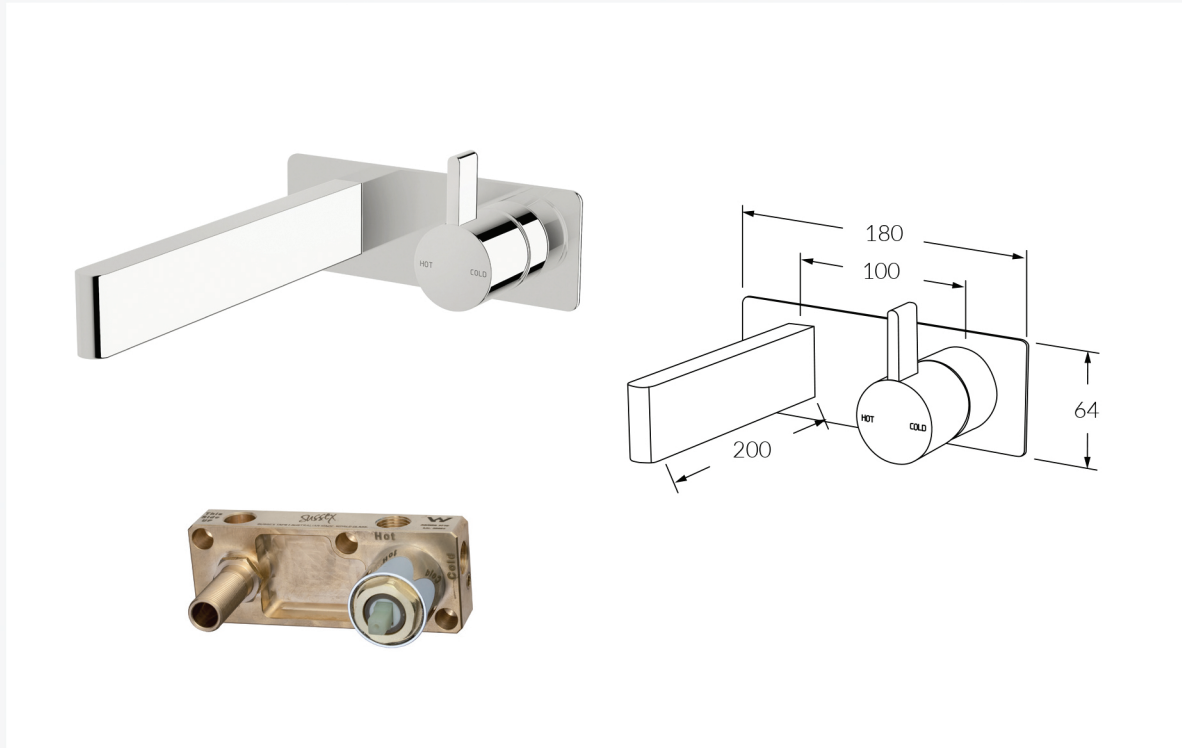

AS/NZS 3718:2005
LIC. 20081

CRAFTED IN MELBOURNE

sussex taps.com.au

INFORMATION SHEET

Calibre Wall Basin Mixer Outlet System RH

Product code: CWBMS150RH Available options:
 CWBMS150LH Right hand operation
 CWBMS150LH Left hand operation

**FEATURING THE SUSSEX MASTERFIT**

A new innovative all-in-one plumbing unit that simplifies the installation process of mixer and outlet combinations.

- Made in Australia from high quality solid brass
- Precision engineered to Australian Standards
- Significant savings in Cost, Labour and Time
- Easy to install
- Mixers, outlets and backplates fit perfectly every time
- Standards ½" BSP connections for plumbing fittings
- Simultaneous use of two outlets
- Mixer cartridges fully serviceable after installation
- Generous tolerance for wall cover thicknesses
- Simultaneous use of two outlets
- Mixer cartridges fully serviceable after installation
- Generous tolerance for wall cover thicknesses

CRAFTED IN MELBOURNE

sussextaps.com.au

AS/NZS 3718:2005
LIC. 20081

INFORMATION SHEET

Calibre Wall Basin Mixer Outlet System

Product code: CWBMS200RH Available options: Right hand operation
 CWBMS200LH Left hand operation

**FEATURING THE SUSSEX MASTERFIT**

A new innovative all-in-one plumbing unit that simplifies the installation process of mixer and outlet combinations.

- Made in Australia from high quality solid brass
- Precision engineered to Australian Standards
- Significant savings in Cost, Labour and Time
- Easy to install
- Mixers, outlets and backplates fit perfectly every time
- Standards ½" BSP connections for plumbing fittings
- Simultaneous use of two outlets
- Mixer cartridges fully serviceable after installation
- Generous tolerance for wall cover thicknesses