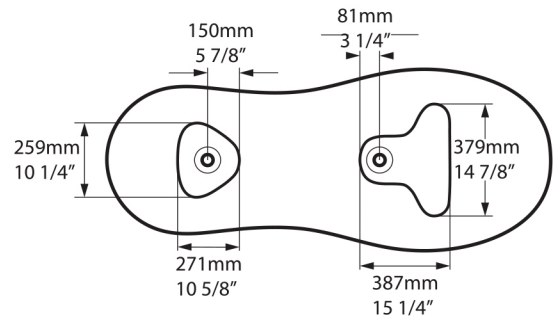

# Cabrits

CAB-N-xx-NO

Just BATHROOMWARE

Top view

Front view

Side view

Section BB

Section CC

Section AA

Shown with K12 Waste Kit

Underside view

\*All measurements subject to +/-5% tolerance  
\*Overflow hole not drilled

l = 1743mm / 68<sup>5</sup>/<sub>8</sub>"  
w = 748mm / 29<sup>1</sup>/<sub>2</sub>"  
h = 564mm / 22<sup>1</sup>/<sub>4</sub>"