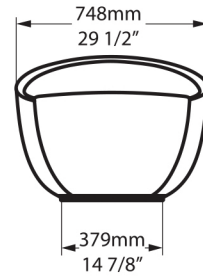

# Cabrits

CAB-N-xx-NO

Just BATHROOMWARE

Top view

Front view

Side view

Section BB

Section CC

Section AA

Shown with K12 Waste Kit

Underside view

\*All measurements subject to +/-5% tolerance  
\*Overflow hole not drilled

l = 1743mm / 68<sup>5</sup>/<sub>8</sub>"  
w = 748mm / 29<sup>1</sup>/<sub>2</sub>"  
h = 564mm / 22<sup>1</sup>/<sub>4</sub>"

242 KG	176 ltr
191 KG	125 ltr
66 KG	0 ltr