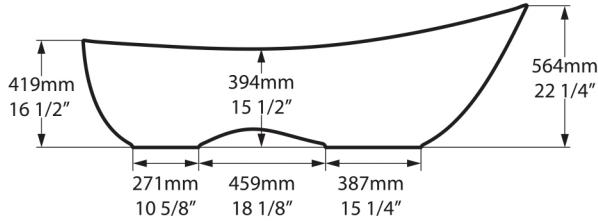

# Cabrits

CAB-N-xx-NO

Just BATHROOMWARE

Top view

Front view

Side view

Section BB

Section CC

Section AA

Shown with K12 Waste Kit

Underside view

\*All measurements subject to +/-5% tolerance  
\*Overflow hole not drilled

l = 1743mm / 68<sup>5</sup>/<sub>8</sub>"  
w = 748mm / 29<sup>1</sup>/<sub>2</sub>"  
h = 564mm / 22<sup>1</sup>/<sub>4</sub>"