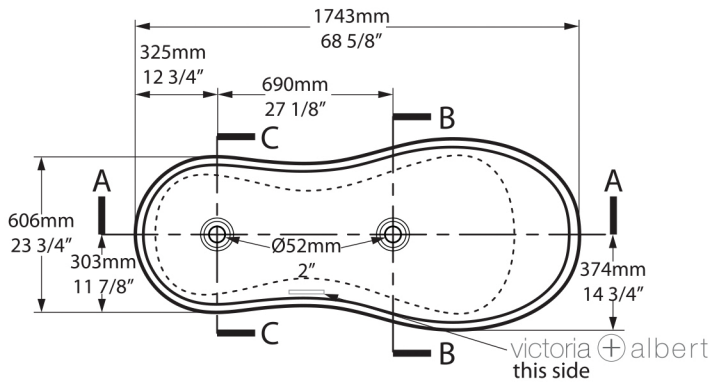

# Cabrits

CAB-N-xx-NO

Just BATHROOMWARE

Top view

Front view

Side view

Section BB

Section CC

Section AA

Shown with K12 Waste Kit

Underside view

\*All measurements subject to +/-5% tolerance  
\*Overflow hole not drilled

l = 1743mm / 68<sup>5</sup>/<sub>8</sub>"  
w = 748mm / 29<sup>1</sup>/<sub>2</sub>"  
h = 564mm / 22<sup>1</sup>/<sub>4</sub>"