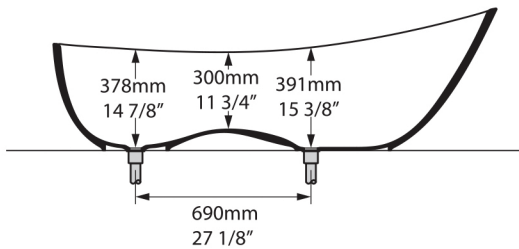

# Cabrits

CAB-N-xx-NO

Just BATHROOMWARE

Top view

Front view

Side view

Section BB

Section CC

Section AA

Shown with K12 Waste Kit

Underside view

\*All measurements subject to +/-5% tolerance  
\*Overflow hole not drilled

l = 1743mm / 68<sup>5</sup>/<sub>8</sub>"  
w = 748mm / 29<sup>1</sup>/<sub>2</sub>"  
h = 564mm / 22<sup>1</sup>/<sub>4</sub>"