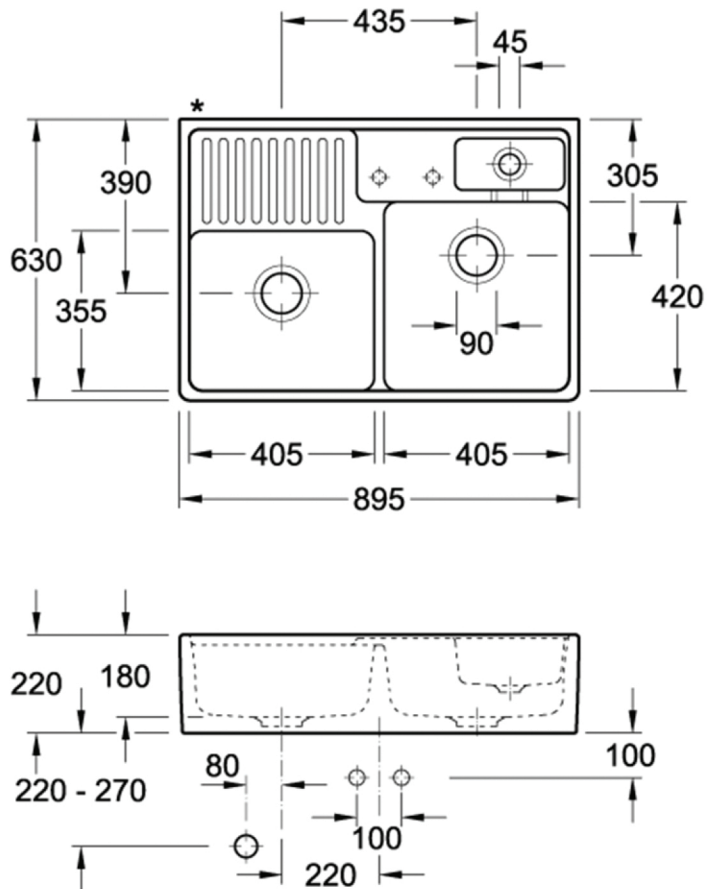

Butler 895 Double Sink
No Tap Hole | CeramicPlus

Product Image

Product Details

SKU:	632391R1CB
Brand:	Villeroy & Boch
Range:	Butler
Warranty:	5 Years
Product Width:	895 mm
Product Height:	220 mm
Product Depth:	630 mm
Litre Capacity:	30 L

Additional Features

Technical Specification

Required Product

Recommended Products

Additional Notes

- * Includes strainer bowl insert
- * 90mm Designer Basket Waste with Overflow
- * Ceramic Plus
- * Waste disposal compatible
- * Order Form required for Tap Hole Location

Installation Instructions

- * Modular installation with front apron visible
- * Rear of sink unglazed

Note: All dimensions are in millimetres and are subject to normal manufacturing variations. Always use the physical product measurements for cut-outs and rough-ins as the technical details shown may differ from the actual product. Use acetic cured silicone sealant. Do not use epoxy type adhesives. Clean with damp cloth. Do not use abrasive cleaners, liquids or pastes.