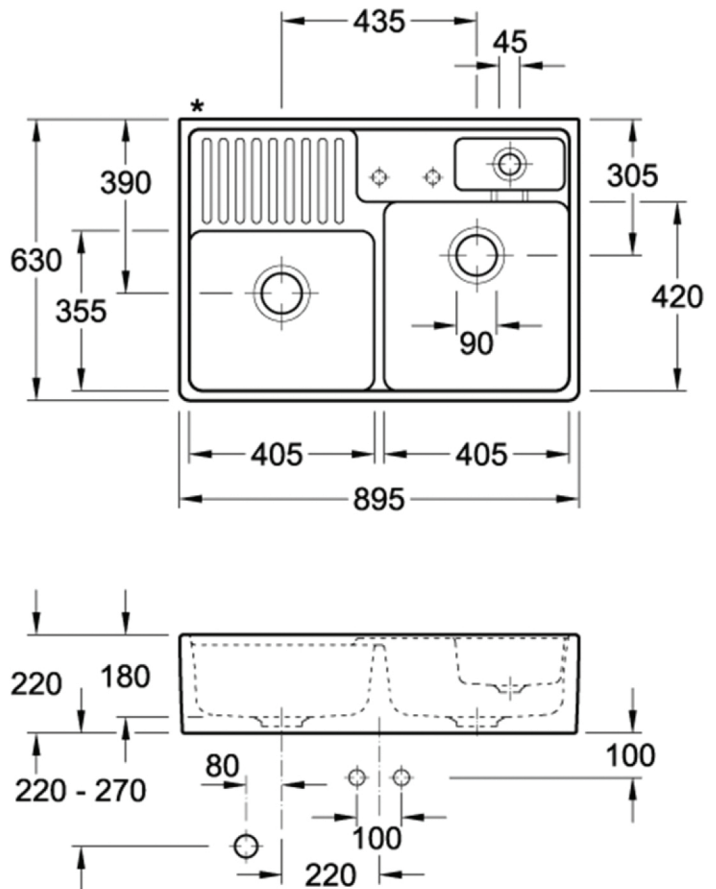

Butler 895 Double Sink

No Tap Hole | CeramicPlus

Product Image

Product Details

SKU:	632391R1CB
Brand:	Villeroy & Boch
Range:	Butler
Warranty:	5 Years
Product Width:	895 mm
Product Height:	220 mm
Product Depth:	630 mm
Litre Capacity:	30 L

Additional Features

Technical Specification

Required Product

Recommended Products

Additional Notes

- * Includes strainer bowl insert
- * 90mm Designer Basket Waste with Overflow
- * Ceramic Plus
- * Waste disposal compatible
- * Order Form required for Tap Hole Location

Installation Instructions

- * Modular installation with front apron visible
- * Rear of sink unglazed

Note: All dimensions are in millimetres and are subject to normal manufacturing variations. Always use the physical product measurements for cut-outs and rough-ins as the technical details shown may differ from the actual product. Use acetic cured silicone sealant. Do not use epoxy type adhesives. Clean with damp cloth. Do not use abrasive cleaners, liquids or pastes.