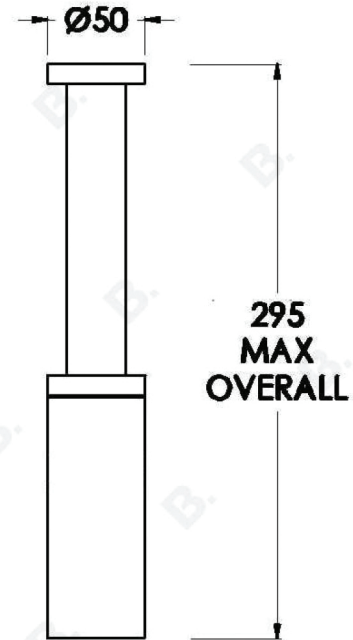

ROUND BOTTLE TRAP

1.7034.02.0.XX

PRODUCT DIMENSIONS:

Front view:

Side view:

Top view: