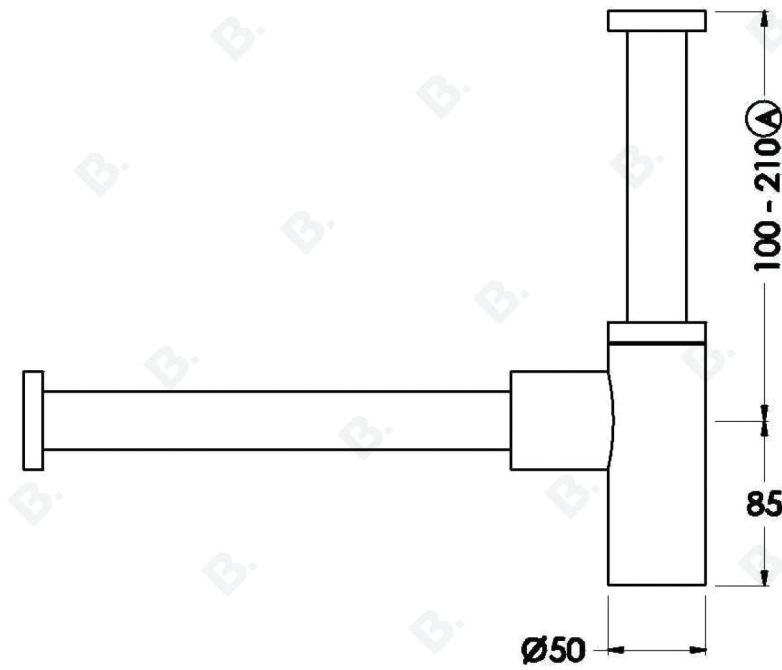

ROUND BOTTLE TRAP

1.7034.02.0.XX

PRODUCT DIMENSIONS:

Front view:

Side view:

Top view: