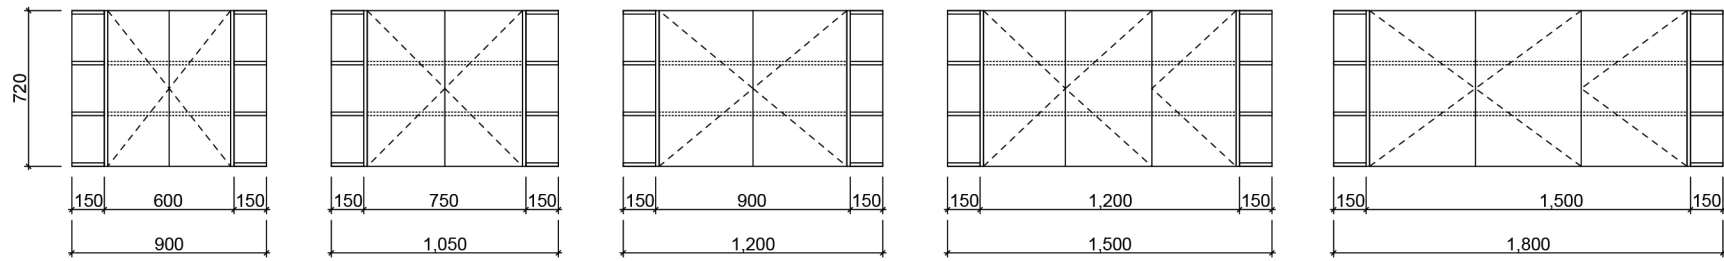

## Boston

All cabinets 166mm deep

**Waste size:** Acrylic = 40mm, Ceramic = 32mm, Sculptured Marble = 32mm  
**Note:** Where left or right hand options are available please specify or else cabinets will be supplied as per these drawings. All vanity top and basin sizes are nominal only. E&OE