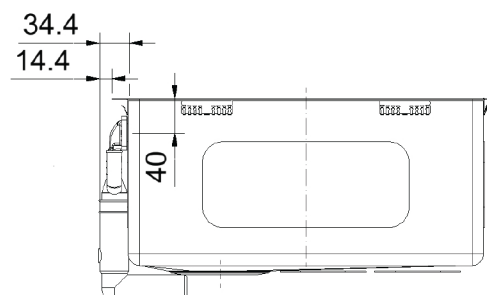

BOX 210-68 BOLERO SINK

PRODUCT INFORMATION

Installation	Topmount/Flushmount/Undermount
Dimensions	720(W) x 450(H)mm
Cabinet Base	800mm
Bowl Size	680(W) x 410(H) x 200(D)mm/56L
Bowl Radius	12mm
Cut-Out Size	Template
Cut-Out Template	Yes
Waste Outlet	Semi Integrated Waste
Overflow	Yes
Tap Holes	No
Remote Waste	No
Finish	Stainless Steel