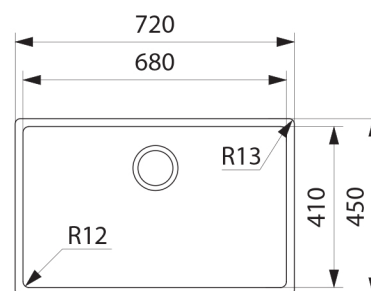

BOX 210-68 BOLERO SINK

PRODUCT INFORMATION

Installation	Topmount/Flushmount/Undermount
Dimensions	720(W) x 450(H)mm
Cabinet Base	800mm
Bowl Size	680(W) x 410(H) x 200(D)mm/56L
Bowl Radius	12mm
Cut-Out Size	Template
Cut-Out Template	Yes
Waste Outlet	Semi Integrated Waste
Overflow	Yes
Tap Holes	No
Remote Waste	No
Finish	Stainless Steel