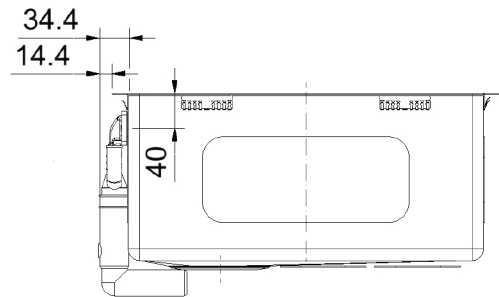

BOX 210-50
BOLERO SINK

PRODUCT INFORMATION

Installation	Topmount/Flushmount/Undermount
Dimensions	540(W) x 450(H)mm
Cabinet Base	600mm
Bowl Size	500(W) x 410(H) x 200(D)mm/41L
Bowl Radius	12mm
Cut-Out Size	Template
Cut-Out Template	Yes
Waste Outlet	Semi Integrated Waste
Overflow	Yes
Tap Holes	No
Remote Waste	No
Finish	Stainless Steel