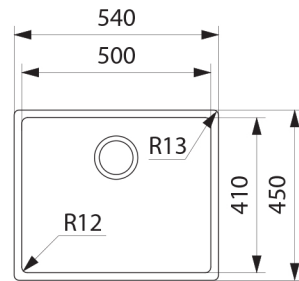

BOX 210-50
BOLERO SINK

PRODUCT INFORMATION

Installation	Topmount/Flushmount/Undermount
Dimensions	540(W) x 450(H)mm
Cabinet Base	600mm
Bowl Size	500(W) x 410(H) x 200(D)mm/41L
Bowl Radius	12mm
Cut-Out Size	Template
Cut-Out Template	Yes
Waste Outlet	Semi Integrated Waste
Overflow	Yes
Tap Holes	No
Remote Waste	No
Finish	Stainless Steel