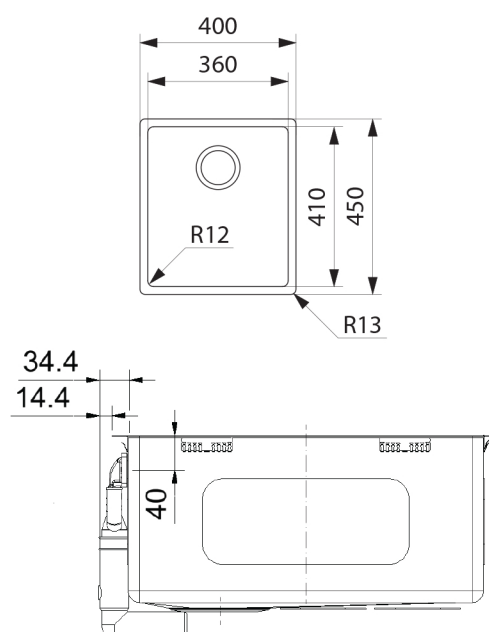

BOLERO BOX 210-36

PRODUCT INFORMATION

| | |
|-------------------------|--------------------------------|
| Installation | Topmount/Flushmount/Undermount |
| Dimensions | 400(W) x 450(H)mm |
| Cabinet Base | 450mm |
| Bowl Size | 360(W) x 410(H) x 200(D)mm/29L |
| Bowl Radius | 12mm |
| Cut-Out Size | Template |
| Cut-Out Template | Yes |
| Waste Outlet | Semi Integrated Waste |
| Overflow | Yes |
| Tap Holes | No |
| Remote Waste | No |
| Finish | Stainless Steel |