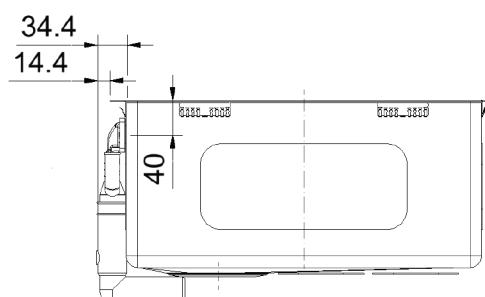

BOX 220-36 BOLERO SINK

PRODUCT INFORMATION

Installation	Topmount/Flushmount/Undermount
Dimensions	782(W) x 450(H)mm
Cabinet Base	800mm
Bowl Size	360(W) x 410(H) x 200(D)mm/ 29L (x2)
Bowl Radius	12mm
Cut-Out Size	Template
Cut-Out Template	Yes
Waste Outlet	Semi Integrated Waste
Overflow	Yes
Tap Holes	No
Remote Waste	No
Finish	Stainless Steel