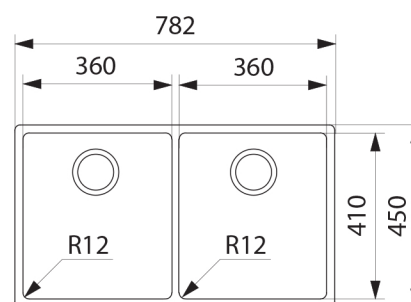

BOX 220-36 BOLERO SINK

PRODUCT INFORMATION

Installation	Topmount/Flushmount/Undermount
Dimensions	782(W) x 450(H)mm
Cabinet Base	800mm
Bowl Size	360(W) x 410(H) x 200(D)mm/ 29L (x2)
Bowl Radius	12mm
Cut-Out Size	Template
Cut-Out Template	Yes
Waste Outlet	Semi Integrated Waste
Overflow	Yes
Tap Holes	No
Remote Waste	No
Finish	Stainless Steel