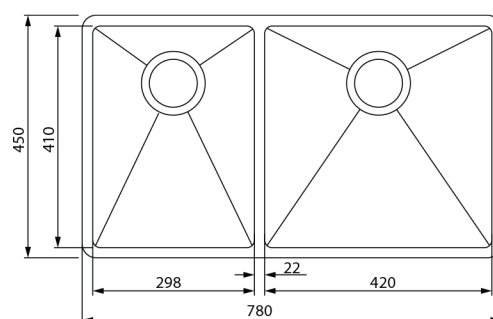

# BOX 220-42/29 SBL BOLERO SINK

## PRODUCT INFORMATION

<b>Installation</b>	Topmount/Flushmount/Undermount
<b>Dimensions</b>	780(W) x 450(H)mm
<b>Cabinet Base</b>	800mm
<b>Bowl Size</b>	420(W) x 410(H) x 200(D)mm/34L 298(W) x 410(H) x 200(D)mm/24L
<b>Bowl Radius</b>	12mm
<b>Cut-Out Size</b>	Template
<b>Cut-Out Template</b>	Yes
<b>Waste Outlet</b>	Semi Integrated Waste
<b>Overflow</b>	Yes
<b>Tap Holes</b>	No
<b>Remote Waste</b>	No
<b>Finish</b>	Stainless Steel