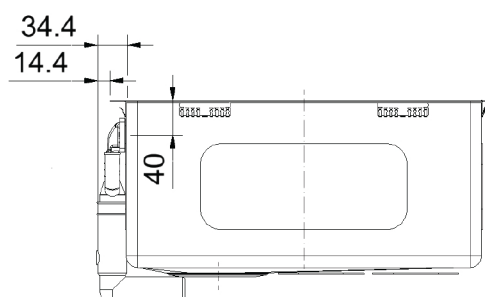

# BOX 220-42/29 SBL BOLERO SINK

## PRODUCT INFORMATION

<b>Installation</b>	Topmount/Flushmount/Undermount
<b>Dimensions</b>	780(W) x 450(H)mm
<b>Cabinet Base</b>	800mm
<b>Bowl Size</b>	420(W) x 410(H) x 200(D)mm/34L 298(W) x 410(H) x 200(D)mm/24L
<b>Bowl Radius</b>	12mm
<b>Cut-Out Size</b>	Template
<b>Cut-Out Template</b>	Yes
<b>Waste Outlet</b>	Semi Integrated Waste
<b>Overflow</b>	Yes
<b>Tap Holes</b>	No
<b>Remote Waste</b>	No
<b>Finish</b>	Stainless Steel