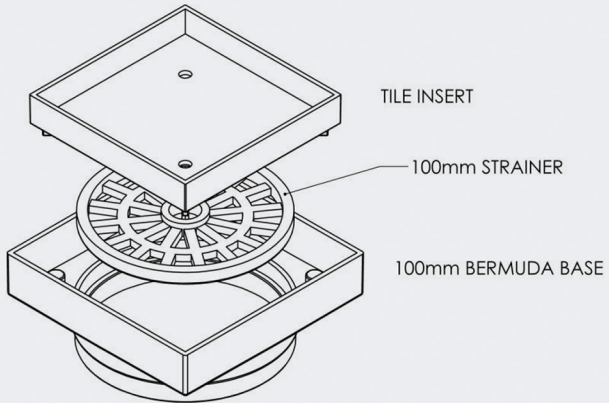

Bermuda Square Tile Insert Floor

Brand Just Bathroomware
 Design Style Universal
 Material Stainless Steel
 Shape Rectangular

CODES	A	B	C	D
11101.01	115	100.0	28	48
11102.01	115	74.8	28	48