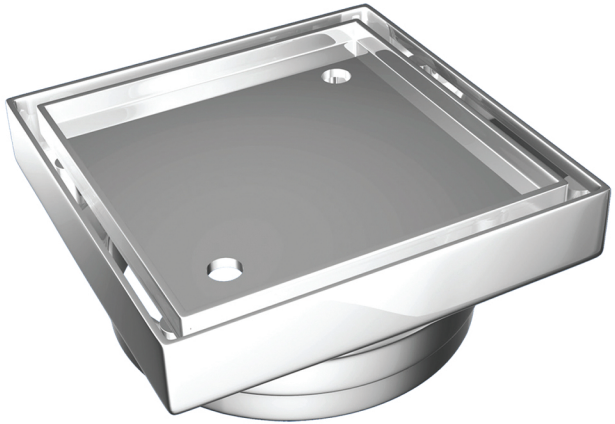

Bermuda Square Tile Insert Floor

Brand Just Bathroomware
 Design Style Universal
 Material Stainless Steel
 Shape Rectangular

CODES	A	B	C	D
11101.01	115	100.0	28	48
11102.01	115	74.8	28	48