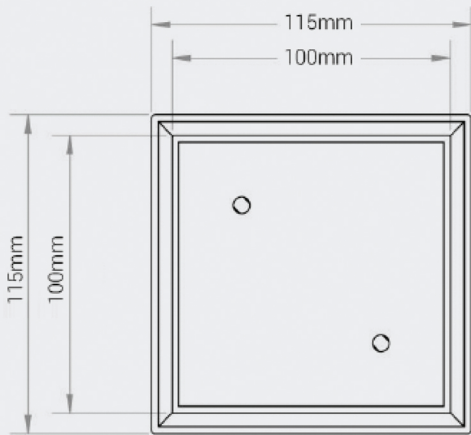

Bermuda Square Tile Insert Floor

Brand Just Bathroomware
 Design Style Universal
 Material Stainless Steel
 Shape Rectangular

CODES	A	B	C	D
11101.01	115	100.0	28	48
11102.01	115	74.8	28	48