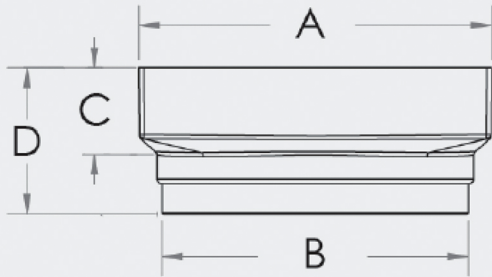

Bermuda Square Tile Insert Floor

Brand Just Bathroomware
 Design Style Universal
 Material Stainless Steel
 Shape Rectangular

CODES	A	B	C	D
11101.01	115	100.0	28	48
11102.01	115	74.8	28	48