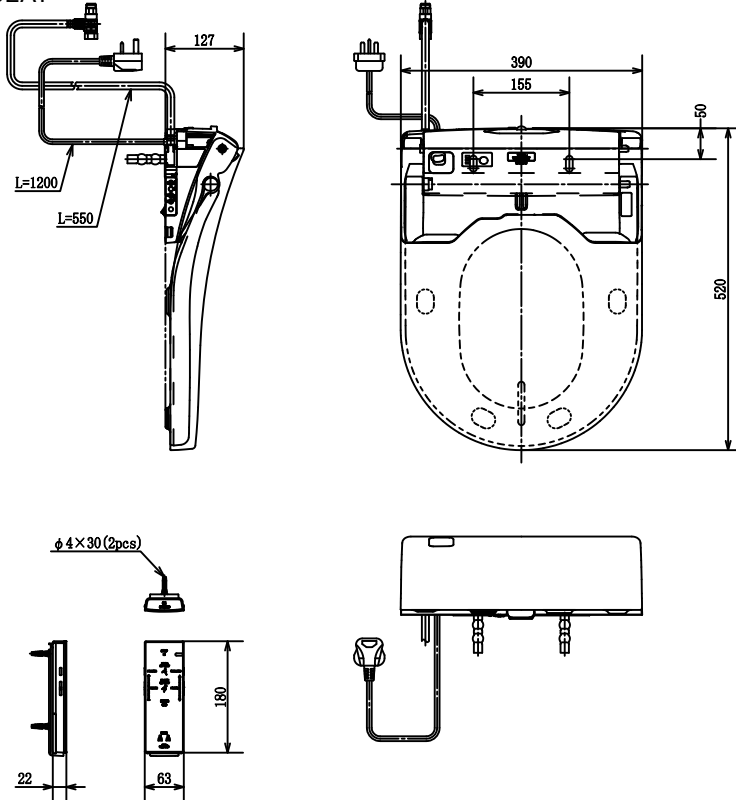

## TCF4732AT

Just

BATHROOMWARE

SYDNEY

DRUMMOYNE (02) 9719 3000

CROWS NEST (02) 9436 3888

www.justbathroomware.com.au

## Specifications

Water Pressure : 0.05MPa~0.75MPa  
Power Rating : 220~240V , 50/60Hz , 1275~1400W  
Length of Power Cord : 1.2m  
Material : Plastic  
Size : 390W x 520D x 127H mm