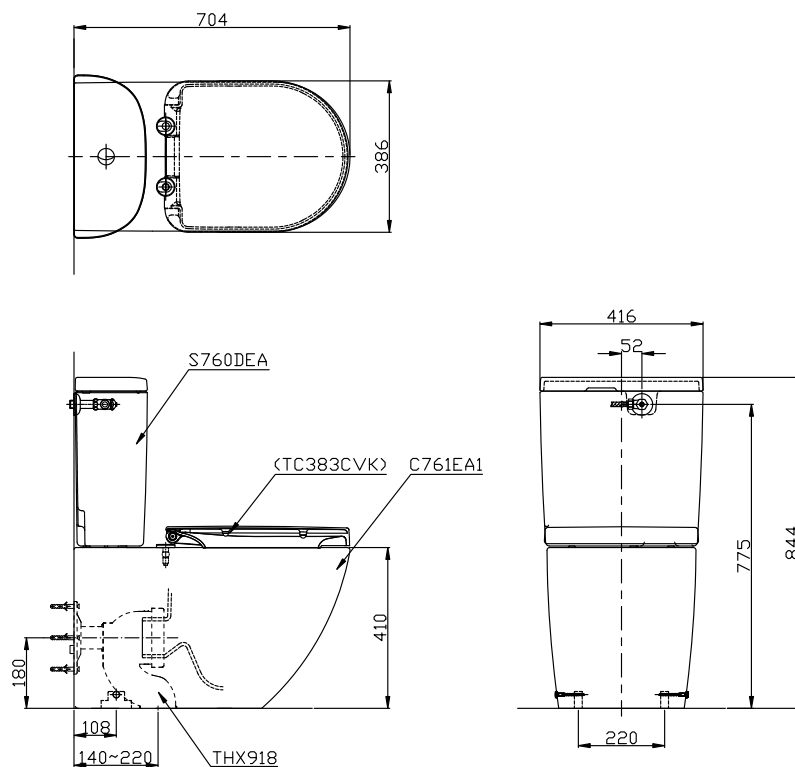

Colors

White

Please consult a TOTO representative for details

CST761DVA1

Just
BATHROOMWARE
SYDNEY

DRUMMOYNE (02) 9719 3000 CROWS NEST (02) 9436 3888
www.justbathroomware.com.au

-PRODUCT SPECIFICATION IS SUBJECT TO CHANGE WITHOUT NOTICE -
Verify specification details before proceeding