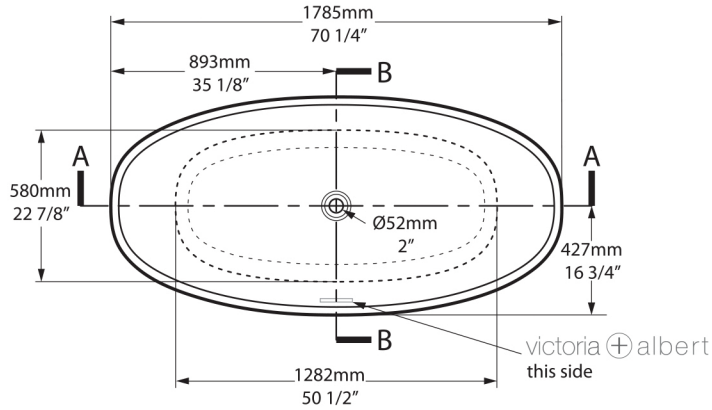

Top view

Front view

Side view

Section BB

Section AA

*All measurements subject to +/-5% tolerance
*Overflow hole not drilled

l = 1785mm / 70 1/4"
w = 854mm / 33 5/8"
h = 552mm / 21 3/4"

Massachusetts Code: Approved
cUPC listing by IAPMO: File No. 6574