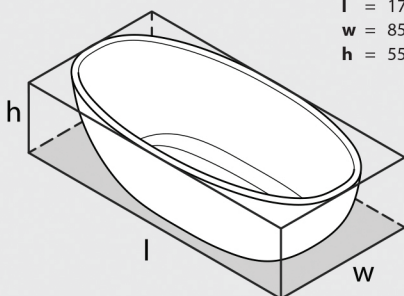

Top view

Front view

Side view

Section BB

Section AA

*All measurements subject to +/-5% tolerance
*Overflow hole not drilled

l = 1785mm / 70 1/4"
w = 854mm / 33 5/8"
h = 552mm / 21 3/4"

Massachusetts Code: Approved
cUPC listing by IAPMO: File No. 6574