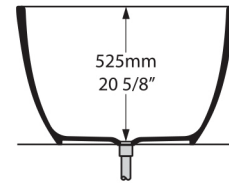

Top view

Front view

Side view

Section BB

Section AA

*All measurements subject to +/-5% tolerance
*Overflow hole not drilled

l = 1785mm / 70 1/4"
w = 854mm / 33 5/8"
h = 552mm / 21 3/4"

Massachusetts Code: Approved
cUPC listing by IAPMO: File No. 6574