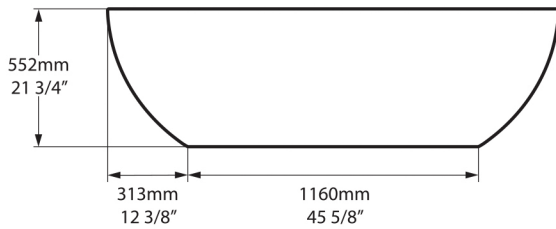

Top view

Front view

Side view

Section BB

Section AA

*All measurements subject to +/-5% tolerance
*Overflow hole not drilled

l = 1785mm / 70 1/4"
w = 854mm / 33 5/8"
h = 552mm / 21 3/4"

Massachusetts Code: Approved
cUPC listing by IAPMO: File No. 6574