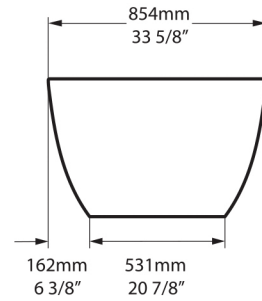

Top view

Front view

Side view

Section BB

Section AA

*All measurements subject to +/-5% tolerance
*Overflow hole not drilled

l = 1785mm / 70 1/4"
w = 854mm / 33 5/8"
h = 552mm / 21 3/4"

Massachusetts Code: Approved
cUPC listing by IAPMO: File No. 6574