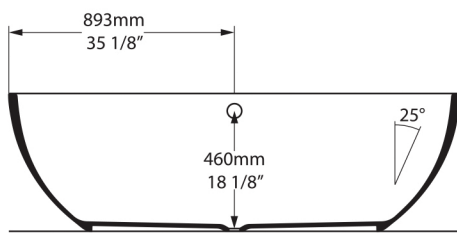

Top view

Front view

Side view

Section BB

Section AA

*All measurements subject to +/-5% tolerance
*Overflow hole not drilled

l = 1785mm / 70 1/4"
w = 854mm / 33 5/8"
h = 552mm / 21 3/4"

Massachusetts Code: Approved
cUPC listing by IAPMO: File No. 6574