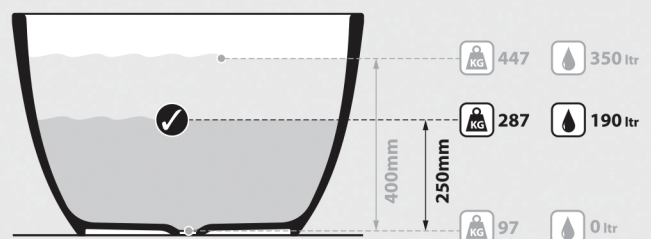

Top view

Front view

Side view

Section BB

Section AA

*All measurements subject to +/-5% tolerance
*Overflow hole not drilled

l = 1785mm / 70 1/4"
w = 854mm / 33 5/8"
h = 552mm / 21 3/4"

Massachusetts Code: Approved
cUPC listing by IAPMO: File No. 6574