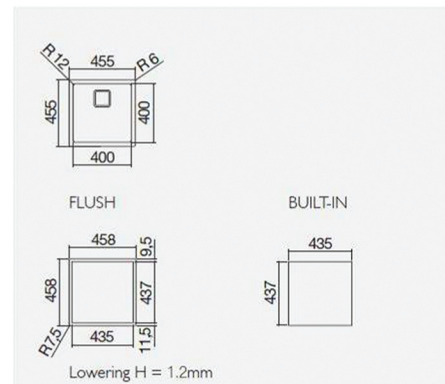

Barazza Cubo Square Single Bowl Kitchen Sink AFS400 by Abey

Material Stainless Steel
Color Silver
Finish Stainless
Shape Square

40x40 cm flush and built-in square bowl with radius "12"

FT FEB

• extra thick stainless steel • fixing clips,
**overflow cover, 3.5" square basket
strainer waste plus** • space saver
l-way trap with dishwasher connection •
cardboard packaging • 60 cm base unit for
bowl

Accessories: [7](#) [8](#) [17](#) [20](#) [25](#)

bowl 40x40x21.5 h

STAINLESS STEEL

code 1QR4040IQ