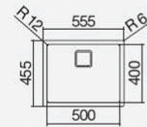

Barazza Cubo Skinny Single Bowl Kitchen Sink AFS340 by Abey

Material Stainless Steel
Color Silver
Finish Stainless
Shape Rectangular

50x40 cm flush and built-in square bowl with radius "12"

FT FEB

• extra thick stainless steel • fixing clips, **overflow cover, 3.5" square basket strainer waste plus** • space saver l-way trap with dishwasher connection • cardboard packaging • 60 cm base unit for bowl

Accessories: [7](#) [8](#) [17](#) [20](#) [25](#)

FLUSH

Lowering H = 1.2mm

BUILT-IN

bowl 50x40x21.5 h

STAINLESS STEEL

code 1QR5040IQ