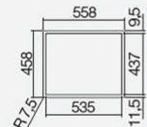

Barazza Cubo Skinny Single Bowl Kitchen Sink AFS340 by Abey

Material Stainless Steel
Color Silver
Finish Stainless
Shape Rectangular

50x40 cm flush and built-in square bowl with radius "12"

FT FEB

• extra thick stainless steel • fixing clips, **overflow cover, 3.5" square basket strainer waste plus** • space saver l-way trap with dishwasher connection • cardboard packaging • 60 cm base unit for bowl

Accessories: [7](#) [8](#) [17](#) [20](#) [25](#)

FLUSH

Lowering H = 1.2mm

BUILT-IN

bowl 50x40x21.5 h

STAINLESS STEEL

code 1QR5040IQ