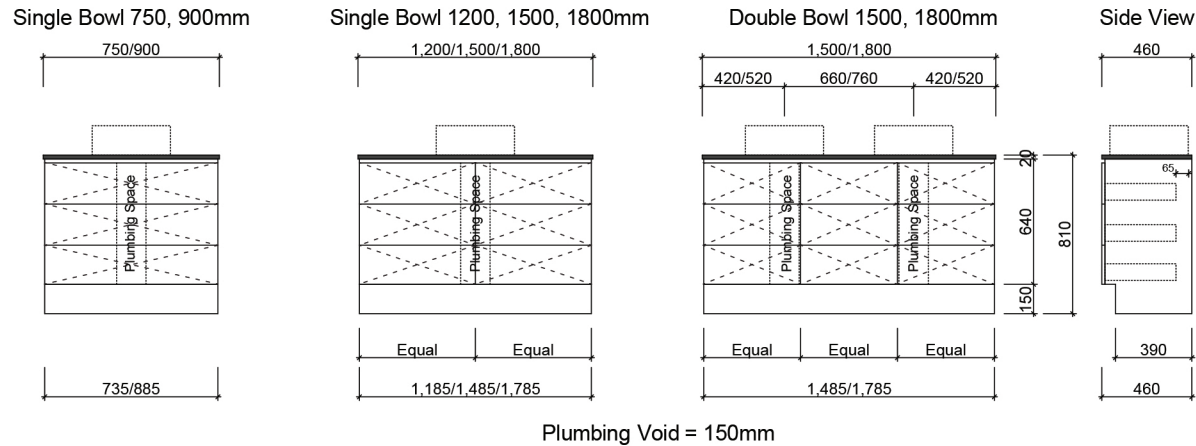

Wall Hung

Floor Standing

Waste size: Acrylic = 40mm, Ceramic = 32mm, Sculptured Marble = 32mm
Note: Where left or right hand options are available please specify or else cabinets will be supplied as per these drawings. All vanity top and basin sizes are nominal only. E&OE