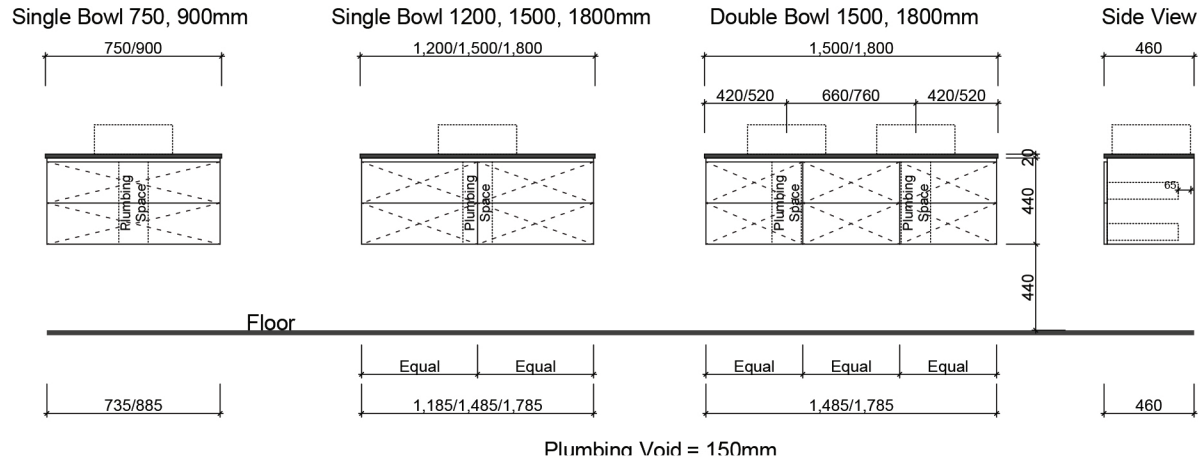

Wall Hung

Floor Standing

Waste size: Acrylic = 40mm, Ceramic = 32mm, Sculptured Marble = 32mm
Note: Where left or right hand options are available please specify or else cabinets will be supplied as per these drawings. All vanity top and basin sizes are nominal only. E&OE