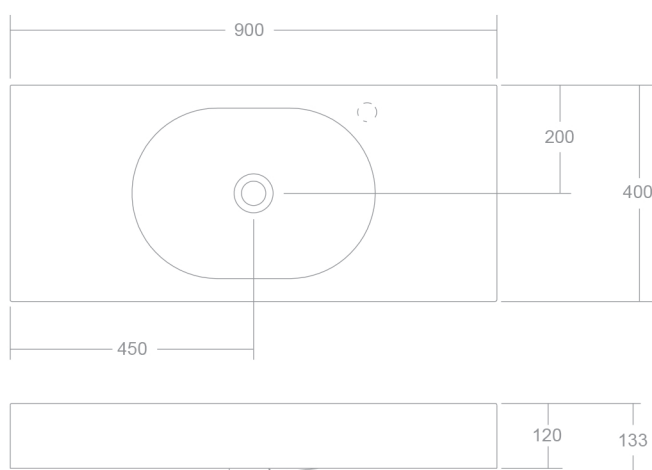

The Arki 900 wall basin featuring a contemporary capsule-shaped bowl symbolises modern structural design with its clean architectural lines making Arki ideal for every contemporary bathroom. Manufactured from solid surface it has a smooth matt finish that is durable and easy to maintain, ideal for residential and commercial applications.

Arki 900 features a centre bowl and can be wall mounted or installed on furniture. It can be ordered with or without a tap hole and is supplied with a polished chrome pop up plug and waste and wall basin fixing bolts.

Dimensions

Width: 900mm

Depth: 400mm

Height: 133mm

Features

Designer:	Omvivo with Hecker Guthrie
Colour:	White
Material:	Solid Surface
Softskin Available:	No
Finish:	Matt
Overflow:	Yes
Tap Holes:	0 or 1 (right hand tap hole)
Waste Size:	32mm
Waste Supplied:	Yes