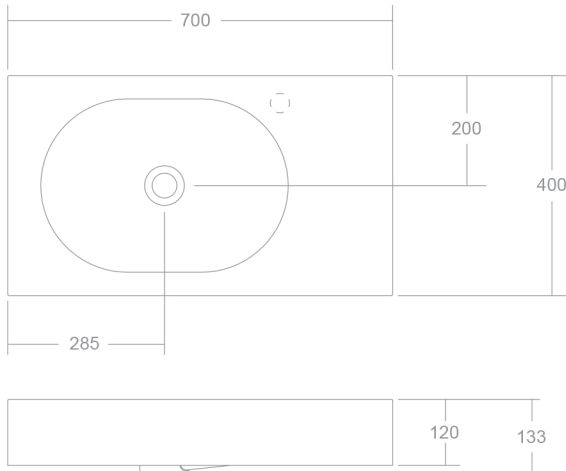

The Arki 700 wall basin has sleek, minimal lines featuring a contemporary capsule-shaped bowl which makes an impact statement in niche spaces. Manufactured from solid surface it has a smooth matt finish that is durable and easy to maintain, ideal for residential and commercial applications.

Arki 700 offset basin features a left or right hand bowl and can be wall mounted or installed on furniture. It can be ordered with or without a tap hole and is supplied with a polished chrome pop up plug and waste and wall basin fixing bolts.

Dimensions

Width: 700mm

Depth: 400mm

Height: 133mm

Features

Designer:	Omvivo with Hecker Guthrie
Colour:	White
Material:	Solid Surface
Softskin Available:	No
Finish:	Matt
Overflow:	Yes
Tap Holes:	0 or 1 (right hand tap hole)
Waste Size:	32mm
Waste Supplied:	Yes