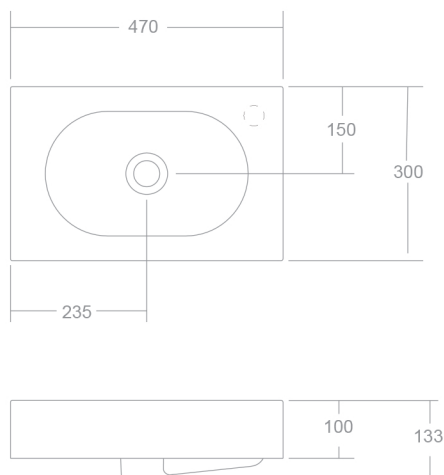

The Arki 470 wall basin is a clever chic design featuring a contemporary capsule-shaped bowl, perfectly suited to small powder rooms. Manufactured from solid surface it has a smooth matt finish that is exceptionally hard wearing and durable.

Arki 470 features a centre bowl and can be wall mounted or installed on furniture. It can be ordered with or without a tap hole and is supplied with a polished chrome pop up plug and waste and wall basin fixing bolts.

### Dimensions

Width: 470mm  
Depth: 300mm  
Height: 133mm

### Features

Designer:	Omviso with Hecker Guthrie
Colour:	White
Material:	Solid Surface
Softskin Available:	No
Finish:	Matt
Overflow:	Yes
Tap Holes:	0 or 1 (right hand tap hole)
Waste Size:	32mm
Waste Supplied:	Yes