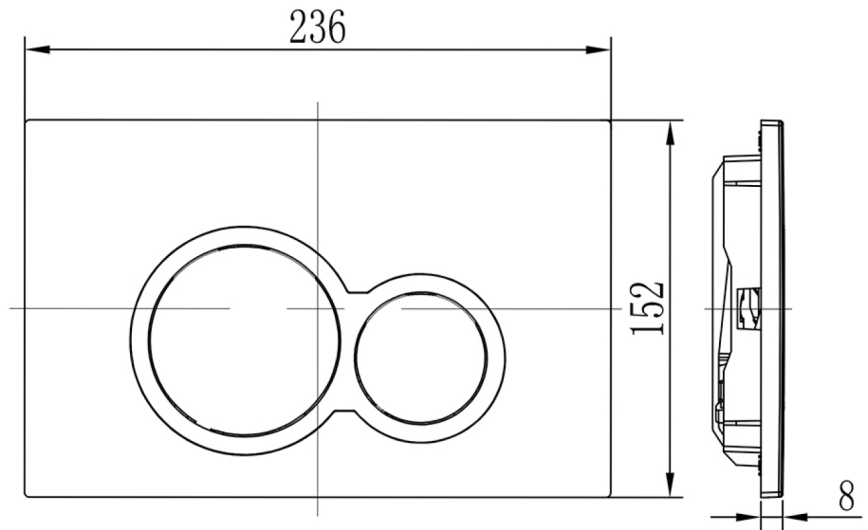

Round Flush Plate
Chrome

Product Image

Product Details

SKU:	IN38779Ch
Brand:	Argent
Range:	Round
Warranty:	15 Years
WELS:	N/A

Additional Features

Technical Specification

Required Product

Recommended Products

Additional Notes

* Suits Argent In Wall Flushing Systems

Note: All dimensions are in millimetres and are subject to normal manufacturing variations. Always use the physical product measurements for cut-outs and rough-ins as the technical details shown may differ from the actual product. Use acetic cured silicone sealant. Do not use epoxy type adhesives. Clean with damp cloth. Do not use abrasive cleaners, liquids or pastes.