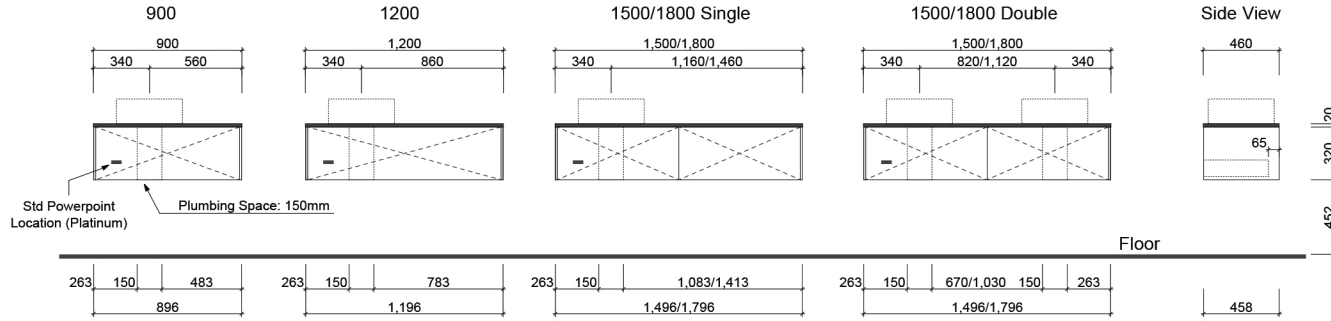

ANDERSEN

Wall Hung - Slab Top

Wall Hung - Pond Top

Drawer cutout 150mm

Waste size: Acrylic = 40mm, Ceramic = 32mm, Sculptured Marble = 32mm

Note: Where left or right hand options are available please specify or else cabinets will be supplied as per these drawings. All vanity top and basin sizes are nominal only. E&OE