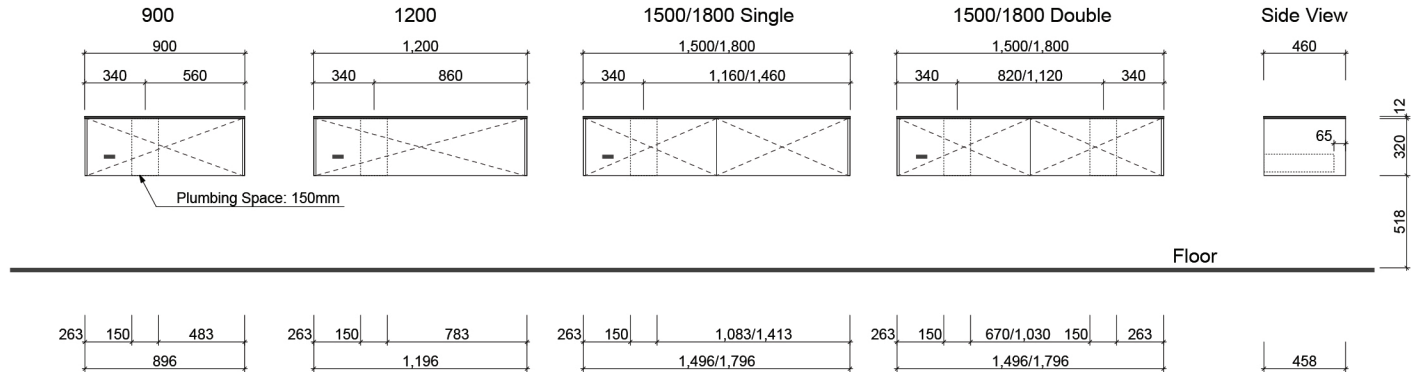

ANDERSEN

Wall Hung - Slab Top

Wall Hung - Pond Top

Drawer cutout 150mm

Waste size: Acrylic = 40mm, Ceramic = 32mm, Sculptured Marble = 32mm

Note: Where left or right hand options are available please specify or else cabinets will be supplied as per these drawings. All vanity top and basin sizes are nominal only. E&OE