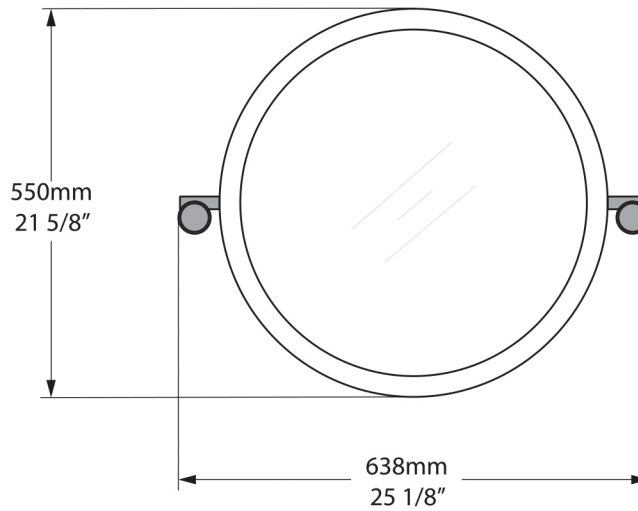

PC Polished chrome / Chrome poli / Chrom poliert / Cromado brillante / Cromo lucidato

Related collections

Anatolia 55

Anatolia 55

MR-ANA-55-xx

Front View

Side view

*All measurements subject to +/-5% tolerance