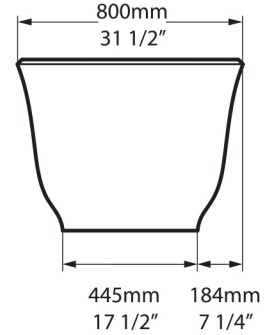

K12

Related collections

Amiata 60

Tombolo 10

Massachusetts Code: Approved
cLPC listing by IAPMO: File No. 6574

Amiata

AMT-N-xx-NO

Just BATHROOMWARE

Top view

Front view

Side view

Section BB
Shown with K12 waste kit

Section AA

*All measurements subject to +/-5% tolerance
*Overflow hole not drilled

l = 1645mm / 64³/₄"
w = 800mm / 31¹/₂"
h = 611mm / 24"

349 KG	280 ltr
223 KG	154 ltr
69 KG	0 ltr