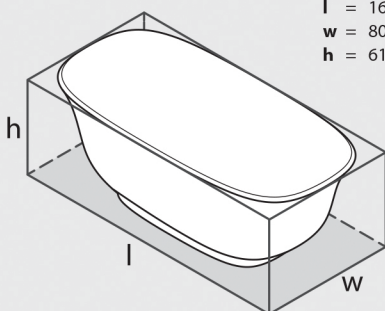

Top view

Front view

Side view

Section BB
Shown with K12 waste kit

Section AA

*All measurements subject to +/-5% tolerance
*Overflow hole not drilled

l = 1645mm / 64³/₄"
w = 800mm / 31¹/₂"
h = 611mm / 24"

349 KG	280 ltr
223 KG	154 ltr
69 KG	0 ltr