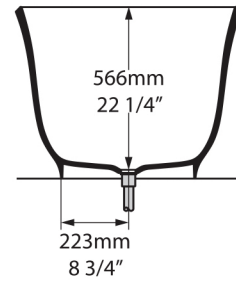

Top view

Front view

Side view

Section BB
Shown with K12 waste kit

Section AA

*All measurements subject to +/-5% tolerance
*Overflow hole not drilled

l = 1645mm / 64³/₄"
w = 800mm / 31¹/₂"
h = 611mm / 24"

349 KG	280 ltr
223 KG	154 ltr
69 KG	0 ltr