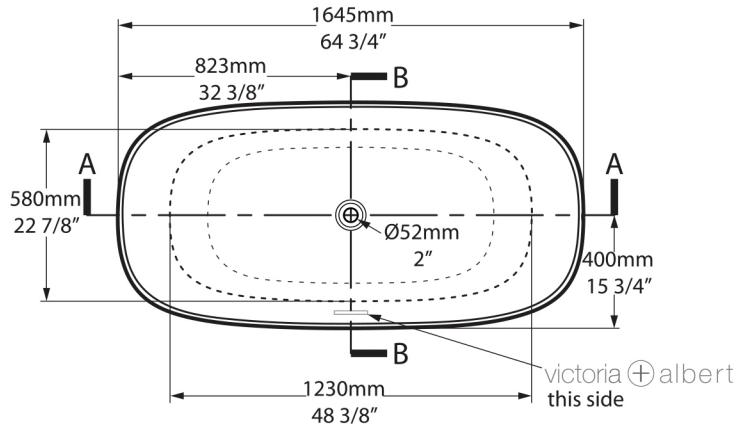

Top view

Front view

Side view

Section BB
Shown with K12 waste kit

Section AA

*All measurements subject to +/-5% tolerance
*Overflow hole not drilled

l = 1645mm / 64³/₄"
w = 800mm / 31¹/₂"
h = 611mm / 24"

349 KG	280 ltr
223 KG	154 ltr
69 KG	0 ltr