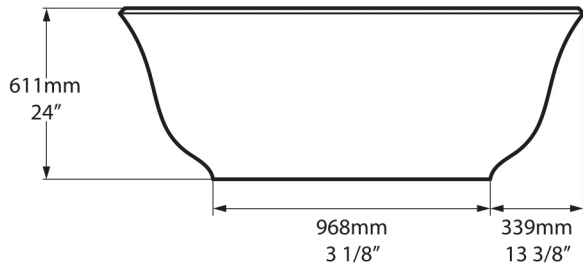

Top view

Front view

Side view

Section BB
Shown with K12 waste kit

Section AA

*All measurements subject to +/-5% tolerance
*Overflow hole not drilled

l = 1645mm / 64³/₄"
w = 800mm / 31¹/₂"
h = 611mm / 24"

349 KG	280 ltr
223 KG	154 ltr
69 KG	0 ltr