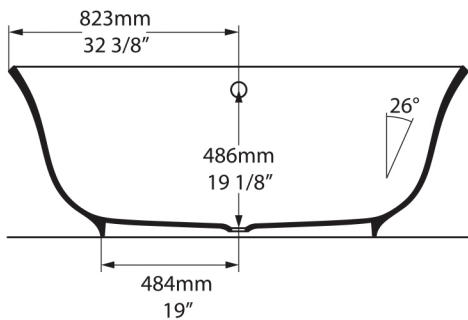

Top view

Front view

Side view

Section BB
Shown with K12 waste kit

Section AA

*All measurements subject to +/-5% tolerance
*Overflow hole not drilled

l = 1645mm / 64³/₄"
w = 800mm / 31¹/₂"
h = 611mm / 24"

349 KG	280 ltr
223 KG	154 ltr
69 KG	0 ltr