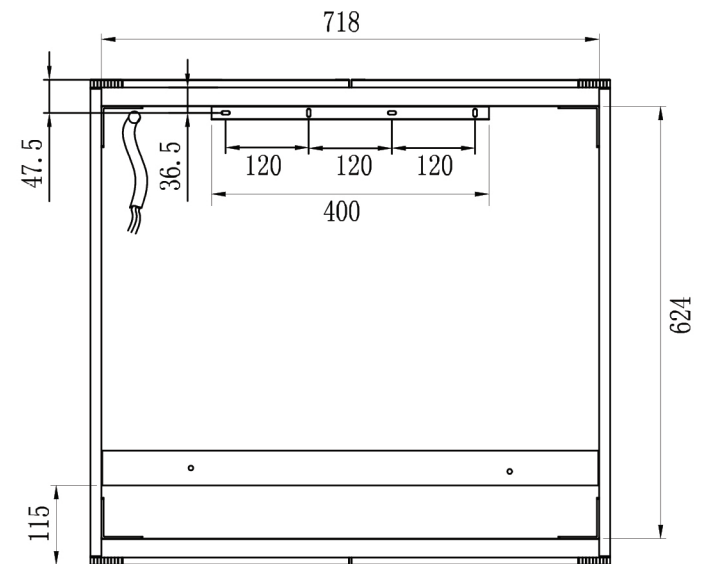

Just
BATHROOMWARE

AMBER 750

RSCAM75

Size (mm):		Features
Width	750	LED Lighting ✓
Height	700	Demister ✓
Depth	145	Copper Free Mirror ✓
Orientation:		Soft Close Hinges ✓
Horizontal		Concealed Wire Technology ✓
		Adjustable Tempered Glass Shelves ✓
		Recessable ✓

Version 1.1 Novemeber 2019

AMBER 900

RSCAM90

Size (mm):		Features
Width	900	LED Lighting ✓
Height	700	Demister ✓
Depth	145	Copper Free Mirror ✓
Orientation:		Soft Close Hinges ✓
Horizontal		Concealed Wire Technology ✓
		Adjustable Tempered Glass Shelves ✓
		Recessable ✓

Version 1.1 Novemeber 2019

AMBER 1200

RSCAM120

Size (mm):		Features
Width	1200	LED Lighting ✓
Height	700	Demister ✓
Depth	145	Copper Free Mirror ✓
Orientation:		Soft Close Hinges ✓
Horizontal		Concealed Wire Technology ✓
		Adjustable Tempered Glass Shelves ✓
		Recessable ✓