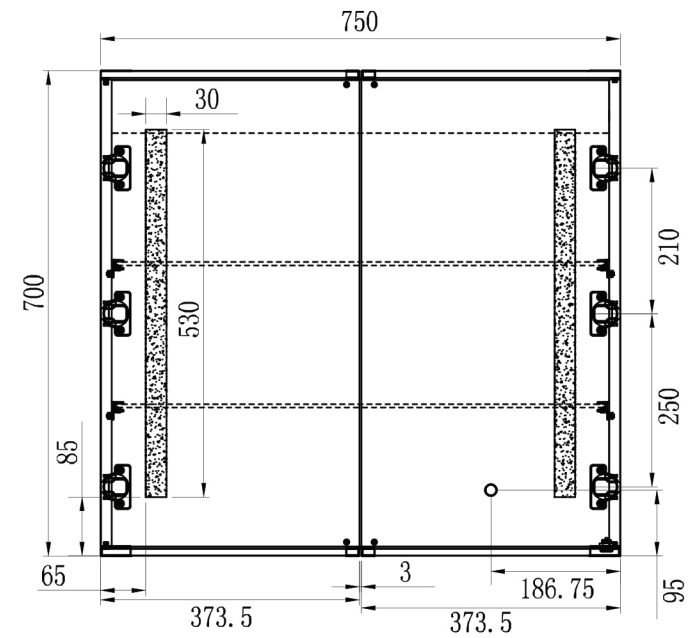

Just
BATHROOMWARE

AMBER 750

RSCAM75

Size (mm):		Features
Width	750	LED Lighting ✓
Height	700	Demister ✓
Depth	145	Copper Free Mirror ✓
Orientation:		Soft Close Hinges ✓
Horizontal		Concealed Wire Technology ✓
		Adjustable Tempered Glass Shelves ✓
		Recessable ✓

Version 1.1 Novemeber 2019

AMBER 900

RSCAM90

Size (mm):		Features
Width	900	LED Lighting ✓
Height	700	Demister ✓
Depth	145	Copper Free Mirror ✓
Orientation:		Soft Close Hinges ✓
Horizontal		Concealed Wire Technology ✓
		Adjustable Tempered Glass Shelves ✓
		Recessable ✓

Version 1.1 Novemeber 2019

AMBER 1200

RSCAM120

Size (mm):		Features
Width	1200	LED Lighting ✓
Height	700	Demister ✓
Depth	145	Copper Free Mirror ✓
Orientation:		Soft Close Hinges ✓
Horizontal		Concealed Wire Technology ✓
		Adjustable Tempered Glass Shelves ✓
		Recessable ✓