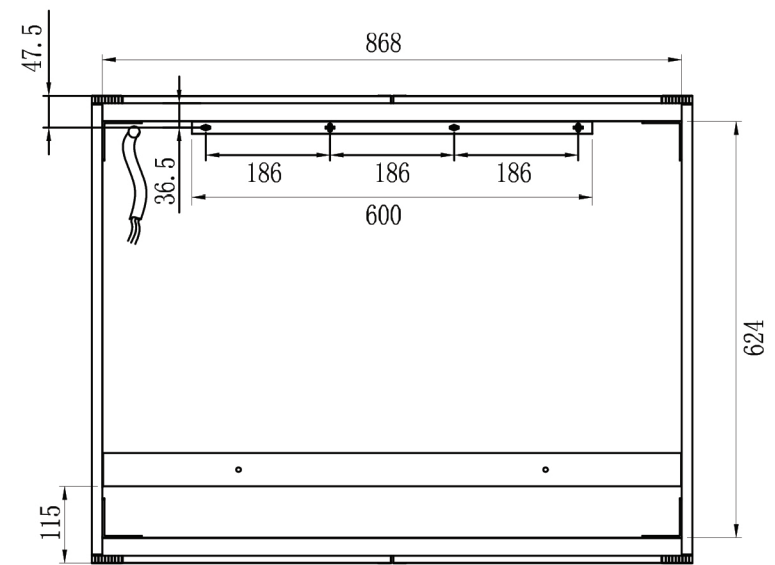

Just
BATHROOMWARE

AMBER 750

RSCAM75

Size (mm):		Features
Width	750	LED Lighting ✓
Height	700	Demister ✓
Depth	145	Copper Free Mirror ✓
Orientation:		Soft Close Hinges ✓
Horizontal		Concealed Wire Technology ✓
		Adjustable Tempered Glass Shelves ✓
		Recessable ✓

Version 1.1 Novemeber 2019

AMBER 900

RSCAM90

Size (mm):		Features
Width	900	LED Lighting ✓
Height	700	Demister ✓
Depth	145	Copper Free Mirror ✓
Orientation:		Soft Close Hinges ✓
Horizontal		Concealed Wire Technology ✓
		Adjustable Tempered Glass Shelves ✓
		Recessable ✓

Version 1.1 Novemeber 2019

AMBER 1200

RSCAM120

Size (mm):		Features
Width	1200	LED Lighting ✓
Height	700	Demister ✓
Depth	145	Copper Free Mirror ✓
Orientation:		Soft Close Hinges ✓
Horizontal		Concealed Wire Technology ✓
		Adjustable Tempered Glass Shelves ✓
		Recessable ✓