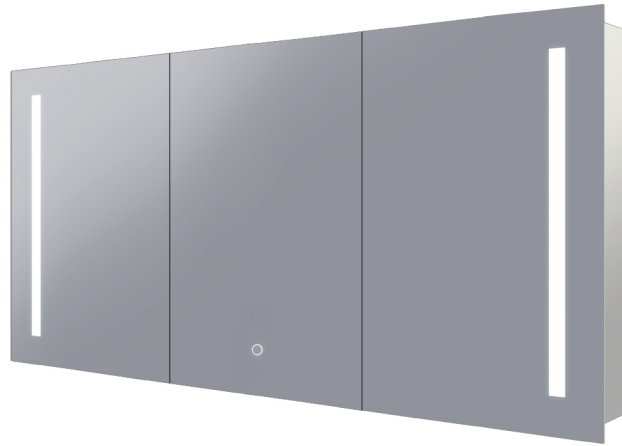

Just
BATHROOMWARE

AMBER 1500

RSCAM150

Size (mm):		Features
Width	1500	LED Lighting ✓
Height	700	Demister ✓
Depth	145	Copper Free Mirror ✓
Orientation:		Soft Close Hinges ✓
Horizontal		Concealed Wire Technology ✓
		Adjustable Tempered Glass Shelves ✓
		Recessable ✓

REMER

www.remer.com.au
03 9706 6663

WARRANTY
5 years

*Conditions apply

To clean this mirror, wipe it with a soft microfiber cloth or a lint free cloth that has been rinsed in warm water and wrung out well, then rub the mirror gently with a soft dry cloth.

PLEASE do not use glass or window cleaner, or other cleaners with chemical agents. These may damage the silver coating and brown marks can result.

Please confirm all particulars with your sales consultant or refer to our website for more information prior to purchase.

Version 1.1 November 2019