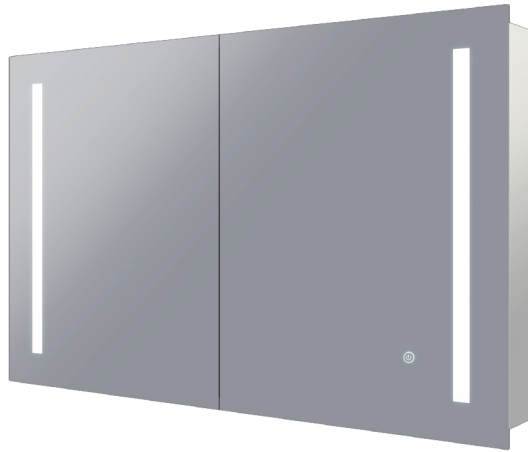

Just
BATHROOMWARE

AMBER 750

RSCAM75

Size (mm):		Features
Width	750	LED Lighting ✓
Height	700	Demister ✓
Depth	145	Copper Free Mirror ✓
Orientation:		Soft Close Hinges ✓
Horizontal		Concealed Wire Technology ✓
		Adjustable Tempered Glass Shelves ✓
		Recessable ✓

Version 1.1 Novemeber 2019

AMBER 900

RSCAM90

Size (mm):		Features
Width	900	LED Lighting ✓
Height	700	Demister ✓
Depth	145	Copper Free Mirror ✓
Orientation:		Soft Close Hinges ✓
Horizontal		Concealed Wire Technology ✓
		Adjustable Tempered Glass Shelves ✓
		Recessable ✓

Version 1.1 Novemeber 2019

AMBER 1200

RSCAM120

Size (mm):		Features
Width	1200	LED Lighting ✓
Height	700	Demister ✓
Depth	145	Copper Free Mirror ✓
Orientation:		Soft Close Hinges ✓
Horizontal		Concealed Wire Technology ✓
		Adjustable Tempered Glass Shelves ✓
		Recessable ✓