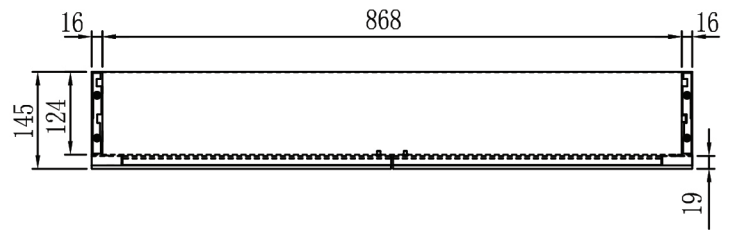

Just
BATHROOMWARE

AMBER 750

RSCAM75

Size (mm):		Features
Width	750	LED Lighting ✓
Height	700	Demister ✓
Depth	145	Copper Free Mirror ✓
Orientation:		Soft Close Hinges ✓
Horizontal		Concealed Wire Technology ✓
		Adjustable Tempered Glass Shelves ✓
		Recessable ✓

Version 1.1 Novemeber 2019

AMBER 900

RSCAM90

Size (mm):		Features
Width	900	LED Lighting ✓
Height	700	Demister ✓
Depth	145	Copper Free Mirror ✓
Orientation:		Soft Close Hinges ✓
Horizontal		Concealed Wire Technology ✓
		Adjustable Tempered Glass Shelves ✓
		Recessable ✓

Version 1.1 Novemeber 2019

AMBER 1200

RSCAM120

Size (mm):		Features
Width	1200	LED Lighting ✓
Height	700	Demister ✓
Depth	145	Copper Free Mirror ✓
Orientation:		Soft Close Hinges ✓
Horizontal		Concealed Wire Technology ✓
		Adjustable Tempered Glass Shelves ✓
		Recessable ✓