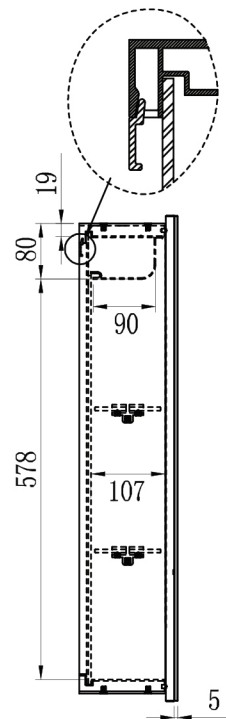

Just
BATHROOMWARE

AMBER 750

RSCAM75

Size (mm):		Features
Width	750	LED Lighting ✓
Height	700	Demister ✓
Depth	145	Copper Free Mirror ✓
Orientation:		Soft Close Hinges ✓
Horizontal		Concealed Wire Technology ✓
		Adjustable Tempered Glass Shelves ✓
		Recessable ✓

Version 1.1 Novemeber 2019

AMBER 900

RSCAM90

Size (mm):		Features
Width	900	LED Lighting ✓
Height	700	Demister ✓
Depth	145	Copper Free Mirror ✓
Orientation:		Soft Close Hinges ✓
Horizontal		Concealed Wire Technology ✓
		Adjustable Tempered Glass Shelves ✓
		Recessable ✓

Version 1.1 Novemeber 2019

AMBER 1200

RSCAM120

Size (mm):		Features
Width	1200	LED Lighting ✓
Height	700	Demister ✓
Depth	145	Copper Free Mirror ✓
Orientation:		Soft Close Hinges ✓
Horizontal		Concealed Wire Technology ✓
		Adjustable Tempered Glass Shelves ✓
		Recessable ✓