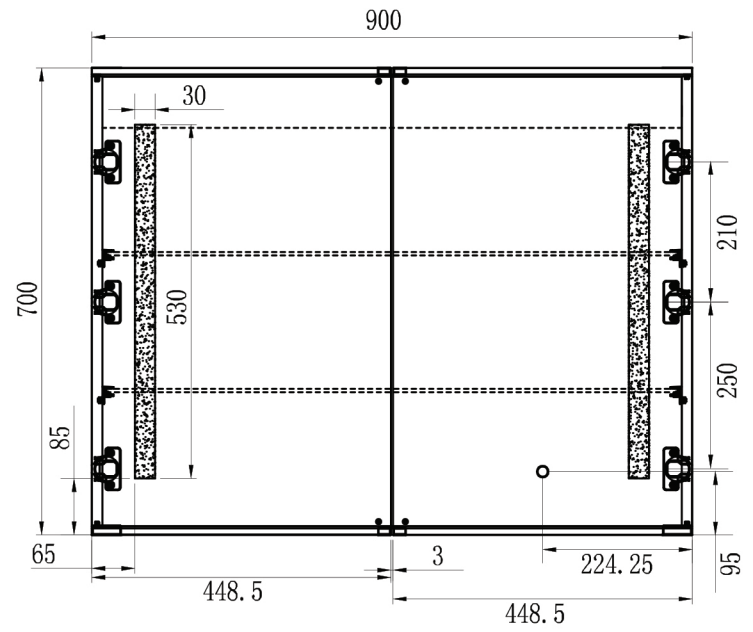

Just
BATHROOMWARE

AMBER 750

RSCAM75

Size (mm):		Features
Width	750	LED Lighting ✓
Height	700	Demister ✓
Depth	145	Copper Free Mirror ✓
Orientation:		Soft Close Hinges ✓
Horizontal		Concealed Wire Technology ✓
		Adjustable Tempered Glass Shelves ✓
		Recessable ✓

Version 1.1 Novemeber 2019

AMBER 900

RSCAM90

Size (mm):		Features
Width	900	LED Lighting ✓
Height	700	Demister ✓
Depth	145	Copper Free Mirror ✓
Orientation:		Soft Close Hinges ✓
Horizontal		Concealed Wire Technology ✓
		Adjustable Tempered Glass Shelves ✓
		Recessable ✓

Version 1.1 Novemeber 2019

AMBER 1200

RSCAM120

Size (mm):		Features
Width	1200	LED Lighting ✓
Height	700	Demister ✓
Depth	145	Copper Free Mirror ✓
Orientation:		Soft Close Hinges ✓
Horizontal		Concealed Wire Technology ✓
		Adjustable Tempered Glass Shelves ✓
		Recessable ✓