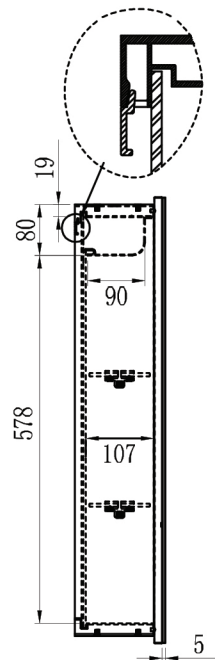

Just
BATHROOMWARE

AMBER 750

RSCAM75

Size (mm):		Features
Width	750	LED Lighting ✓
Height	700	Demister ✓
Depth	145	Copper Free Mirror ✓
Orientation:		Soft Close Hinges ✓
Horizontal		Concealed Wire Technology ✓
		Adjustable Tempered Glass Shelves ✓
		Recessable ✓

Version 1.1 Novemeber 2019

AMBER 900

RSCAM90

Size (mm):		Features
Width	900	LED Lighting ✓
Height	700	Demister ✓
Depth	145	Copper Free Mirror ✓
Orientation:		Soft Close Hinges ✓
Horizontal		Concealed Wire Technology ✓
		Adjustable Tempered Glass Shelves ✓
		Recessable ✓

Version 1.1 Novemeber 2019

AMBER 1200

RSCAM120

Size (mm):		Features
Width	1200	LED Lighting ✓
Height	700	Demister ✓
Depth	145	Copper Free Mirror ✓
Orientation:		Soft Close Hinges ✓
Horizontal		Concealed Wire Technology ✓
		Adjustable Tempered Glass Shelves ✓
		Recessable ✓

Version 1.1 November 2019

Just
BATHROOMWARE

AMBER 1500

RSCAM150

Size (mm):		Features
Width	1500	LED Lighting ✓
Height	700	Demister ✓
Depth	145	Copper Free Mirror ✓
Orientation:		Soft Close Hinges ✓
Horizontal		Concealed Wire Technology ✓
		Adjustable Tempered Glass Shelves ✓
		Recessable ✓