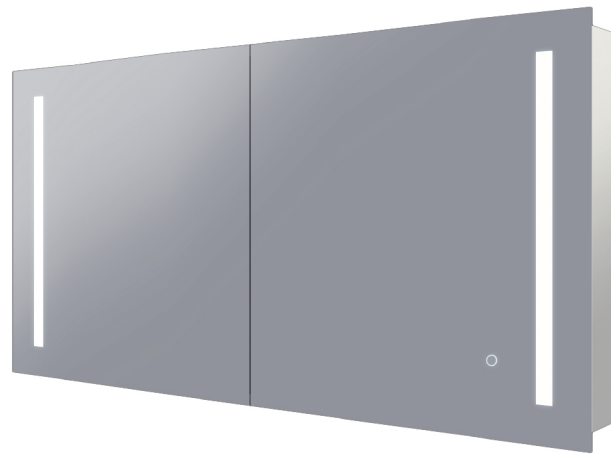

Just
BATHROOMWARE

AMBER 750

RSCAM75

Size (mm):		Features
Width	750	LED Lighting ✓
Height	700	Demister ✓
Depth	145	Copper Free Mirror ✓
Orientation:		Soft Close Hinges ✓
Horizontal		Concealed Wire Technology ✓
		Adjustable Tempered Glass Shelves ✓
		Recessable ✓

Version 1.1 Novemeber 2019

AMBER 900

RSCAM90

Size (mm):		Features
Width	900	LED Lighting ✓
Height	700	Demister ✓
Depth	145	Copper Free Mirror ✓
Orientation:		Soft Close Hinges ✓
Horizontal		Concealed Wire Technology ✓
		Adjustable Tempered Glass Shelves ✓
		Recessable ✓

Version 1.1 Novemeber 2019

AMBER 1200

RSCAM120

Size (mm):		Features
Width	1200	LED Lighting ✓
Height	700	Demister ✓
Depth	145	Copper Free Mirror ✓
Orientation:		Soft Close Hinges ✓
Horizontal		Concealed Wire Technology ✓
		Adjustable Tempered Glass Shelves ✓
		Recessable ✓