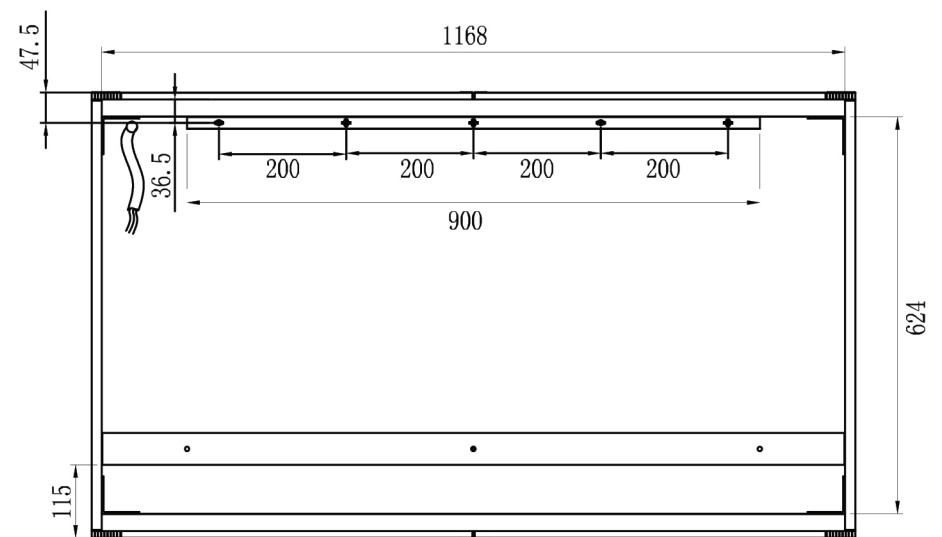

Just
BATHROOMWARE

AMBER 750

RSCAM75

Size (mm):		Features
Width	750	LED Lighting ✓
Height	700	Demister ✓
Depth	145	Copper Free Mirror ✓
Orientation:		Soft Close Hinges ✓
Horizontal		Concealed Wire Technology ✓
		Adjustable Tempered Glass Shelves ✓
		Recessable ✓

Version 1.1 Novemeber 2019

AMBER 900

RSCAM90

Size (mm):		Features
Width	900	LED Lighting ✓
Height	700	Demister ✓
Depth	145	Copper Free Mirror ✓
Orientation:		Soft Close Hinges ✓
Horizontal		Concealed Wire Technology ✓
		Adjustable Tempered Glass Shelves ✓
		Recessable ✓

Version 1.1 Novemeber 2019

AMBER 1200

RSCAM120

Size (mm):		Features
Width	1200	LED Lighting ✓
Height	700	Demister ✓
Depth	145	Copper Free Mirror ✓
Orientation:		Soft Close Hinges ✓
Horizontal		Concealed Wire Technology ✓
		Adjustable Tempered Glass Shelves ✓
		Recessable ✓

Version 1.1 November 2019

Just
BATHROOMWARE

AMBER 1500

RSCAM150

Size (mm):		Features
Width	1500	LED Lighting ✓
Height	700	Demister ✓
Depth	145	Copper Free Mirror ✓
Orientation:		Soft Close Hinges ✓
Horizontal		Concealed Wire Technology ✓
		Adjustable Tempered Glass Shelves ✓
		Recessable ✓