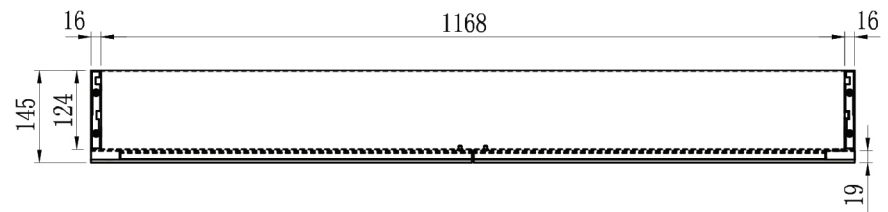

AMBER 1200

RSCAM120

Size (mm):		Features
Width	1200	LED Lighting ✓
Height	700	Demister ✓
Depth	145	Copper Free Mirror ✓
Orientation:		Soft Close Hinges ✓
Horizontal		Concealed Wire Technology ✓
		Adjustable Tempered Glass Shelves ✓
		Recessable ✓

www.remer.com.au
03 9706 6663

WARRANTY
5 years

*Conditions apply

To clean this mirror, wipe it with a soft microfiber cloth or a lint free cloth that has been rinsed in warm water and wrung out well, then rub the mirror gently with a soft dry cloth.

PLEASE do not use glass or window cleaner, or other cleaners with chemical agents. These may damage the silver coating and brown marks can result.

Please confirm all particulars with your sales consultant or refer to our website for more information prior to purchase.

Version 1.1 November 2019