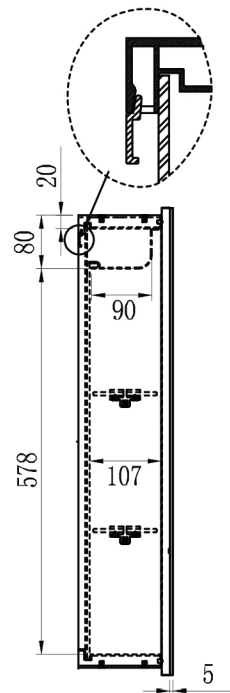

Just
BATHROOMWARE

AMBER 750

RSCAM75

Size (mm):		Features
Width	750	LED Lighting ✓
Height	700	Demister ✓
Depth	145	Copper Free Mirror ✓
Orientation:		Soft Close Hinges ✓
Horizontal		Concealed Wire Technology ✓
		Adjustable Tempered Glass Shelves ✓
		Recessable ✓

Version 1.1 Novemeber 2019

AMBER 900

RSCAM90

Size (mm):		Features
Width	900	LED Lighting ✓
Height	700	Demister ✓
Depth	145	Copper Free Mirror ✓
Orientation:		Soft Close Hinges ✓
Horizontal		Concealed Wire Technology ✓
		Adjustable Tempered Glass Shelves ✓
		Recessable ✓

Version 1.1 Novemeber 2019

AMBER 1200

RSCAM120

Size (mm):		Features
Width	1200	LED Lighting ✓
Height	700	Demister ✓
Depth	145	Copper Free Mirror ✓
Orientation:		Soft Close Hinges ✓
Horizontal		Concealed Wire Technology ✓
		Adjustable Tempered Glass Shelves ✓
		Recessable ✓

Version 1.1 November 2019

Just
BATHROOMWARE

AMBER 1500

RSCAM150

Size (mm):		Features
Width	1500	LED Lighting ✓
Height	700	Demister ✓
Depth	145	Copper Free Mirror ✓
Orientation:		Soft Close Hinges ✓
Horizontal		Concealed Wire Technology ✓
		Adjustable Tempered Glass Shelves ✓
		Recessable ✓