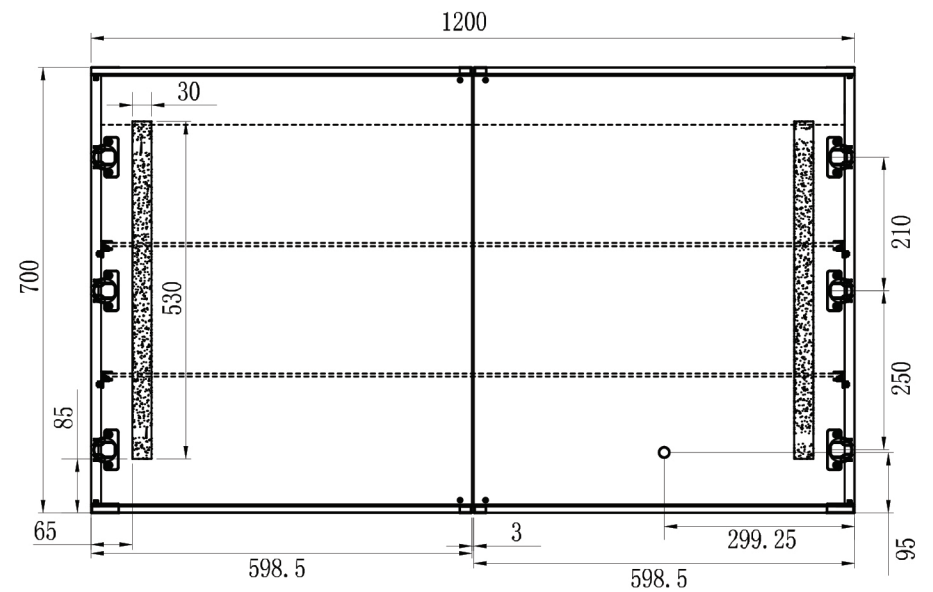

Just
BATHROOMWARE

AMBER 750

RSCAM75

Size (mm):		Features
Width	750	LED Lighting ✓
Height	700	Demister ✓
Depth	145	Copper Free Mirror ✓
Orientation:		Soft Close Hinges ✓
Horizontal		Concealed Wire Technology ✓
		Adjustable Tempered Glass Shelves ✓
		Recessable ✓

Version 1.1 Novemeber 2019

AMBER 900

RSCAM90

Size (mm):		Features
Width	900	LED Lighting ✓
Height	700	Demister ✓
Depth	145	Copper Free Mirror ✓
Orientation:		Soft Close Hinges ✓
Horizontal		Concealed Wire Technology ✓
		Adjustable Tempered Glass Shelves ✓
		Recessable ✓

Version 1.1 Novemeber 2019

AMBER 1200

RSCAM120

Size (mm):		Features
Width	1200	LED Lighting ✓
Height	700	Demister ✓
Depth	145	Copper Free Mirror ✓
Orientation:		Soft Close Hinges ✓
Horizontal		Concealed Wire Technology ✓
		Adjustable Tempered Glass Shelves ✓
		Recessable ✓

Version 1.1 November 2019

Just
BATHROOMWARE

AMBER 1500

RSCAM150

Size (mm):		Features
Width	1500	LED Lighting ✓
Height	700	Demister ✓
Depth	145	Copper Free Mirror ✓
Orientation:		Soft Close Hinges ✓
Horizontal		Concealed Wire Technology ✓
		Adjustable Tempered Glass Shelves ✓
		Recessable ✓