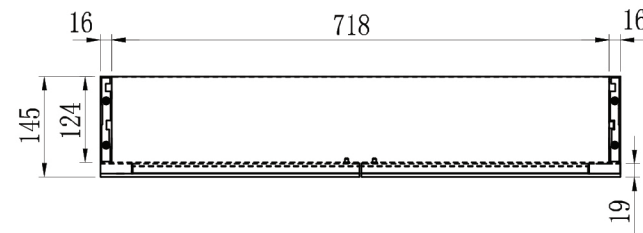

Just
BATHROOMWARE

AMBER 750

RSCAM75

Size (mm):		Features
Width	750	LED Lighting ✓
Height	700	Demister ✓
Depth	145	Copper Free Mirror ✓
Orientation:		Soft Close Hinges ✓
Horizontal		Concealed Wire Technology ✓
		Adjustable Tempered Glass Shelves ✓
		Recessable ✓

Version 1.1 Novemeber 2019

AMBER 900

RSCAM90

Size (mm):		Features
Width	900	LED Lighting ✓
Height	700	Demister ✓
Depth	145	Copper Free Mirror ✓
Orientation:		Soft Close Hinges ✓
Horizontal		Concealed Wire Technology ✓
		Adjustable Tempered Glass Shelves ✓
		Recessable ✓