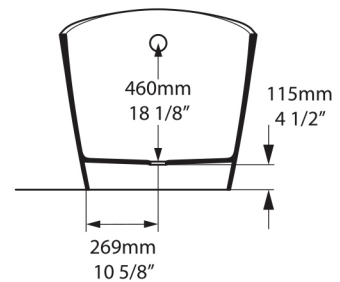

K12

Related collections

Amalfi 55

Amalfi Headrest

Amalfi

AML-N-xx-NO

Just BATHROOMWARE

Top view

Front view

Side view

Section BB

Section AA

Shown with K12 waste kit

*All measurements subject to +/-5% tolerance
*Overflow hole not drilled

l = 1632mm / 64 1/4"
w = 794mm / 31 1/4"
h = 859mm / 33 7/8"

Massachusetts Code: File No. P3-0711-666
cUPC listing by IAPMO: File No. 6574