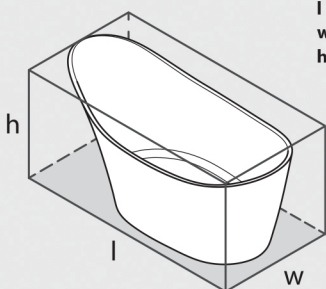

Front view

Side view

Section BB

Section AA

Shown with K12 waste kit

*All measurements subject to +/-5% tolerance
*Overflow hole not drilled

l = 1632mm / 64 1/4"
w = 794mm / 31 1/4"
h = 859mm / 33 7/8"

Massachusetts Code: File No. P3-0711-666
cUPC listing by IAPMO: File No. 6574