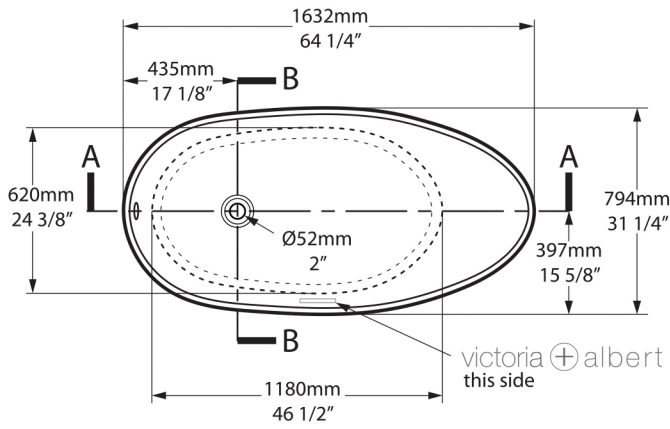

K12

Related collections

Amalfi 55

Amalfi Headrest

Amalfi

AML-N-xx-NO

Just BATHROOMWARE

Top view

Front view

Side view

Section BB

Section AA

Shown with K12 waste kit

*All measurements subject to +/-5% tolerance
*Overflow hole not drilled

l = 1632mm / 64 1/4"
w = 794mm / 31 1/4"
h = 859mm / 33 7/8"

Massachusetts Code: File No. P3-0711-666
cUPC listing by IAPMO: File No. 6574