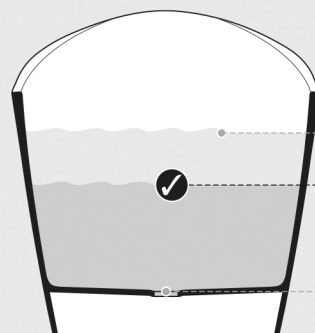

Front view

Side view

Section BB

Section AA

Shown with K12 waste kit

*All measurements subject to +/-5% tolerance
*Overflow hole not drilled

l = 1632mm / 64 1/4"
w = 794mm / 31 1/4"
h = 859mm / 33 7/8"

Massachusetts Code: File No. P3-0711-666
cUPC listing by IAPMO: File No. 6574