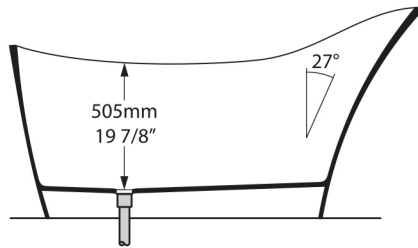

Front view

Side view

Section BB

Section AA

Shown with K12 waste kit

*All measurements subject to +/-5% tolerance
*Overflow hole not drilled

l = 1632mm / 64 1/4"
w = 794mm / 31 1/4"
h = 859mm / 33 7/8"

Massachusetts Code: File No. P3-0711-666
cUPC listing by IAPMO: File No. 6574