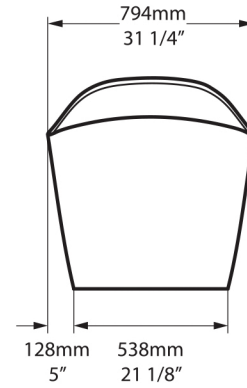

K12

Related collections

Amalfi 55

Amalfi Headrest

Amalfi

AML-N-xx-NO

Just BATHROOMWARE

Top view

Front view

Side view

Section BB

Section AA

Shown with K12 waste kit

*All measurements subject to +/-5% tolerance
*Overflow hole not drilled

l = 1632mm / 64 1/4"
w = 794mm / 31 1/4"
h = 859mm / 33 7/8"

Massachusetts Code: File No. P3-0711-666
cUPC listing by IAPMO: File No. 6574