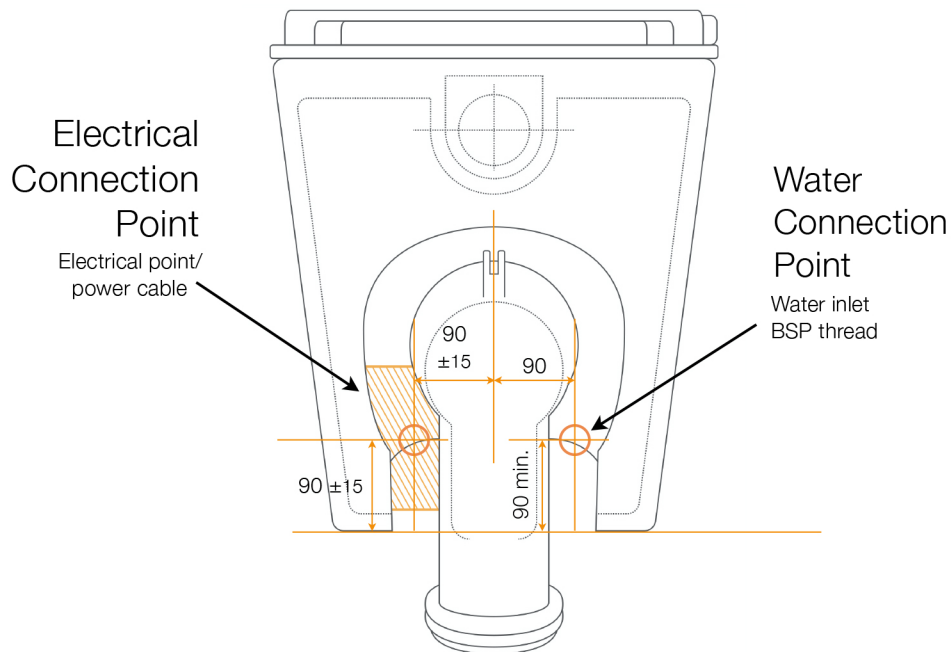

The water filter has a service life of approximately 12 months.

WELS: 0016 | 4 Stars Wels Rating

Remote Control (Included)

Requires 2 x AAA batteries (not included)

WELS: 0016
WM: 030025

ALTACOMFORT+

WALL FACE PAN

CODE: AT210

Just
BATHROOMWARE

gallaria

intelligentbathrooms®

REAR VIEW

WATER &
ELECTRICAL
CONNECTION
DETAILS

REAR VIEW

WELS: 0016
WM: 030025