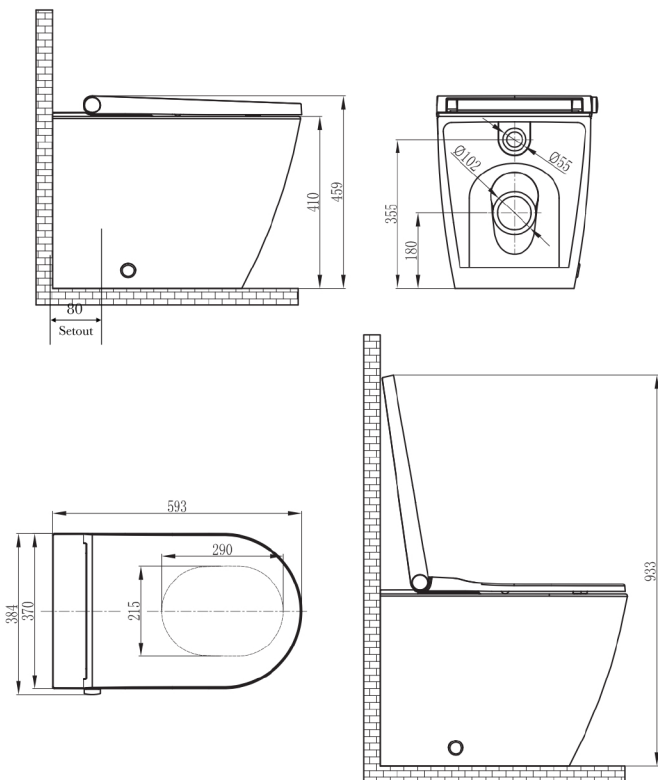

Remote Control (Included)

Requires 2 x AAA batteries (not included)

WELS: 0016
WM: 030025