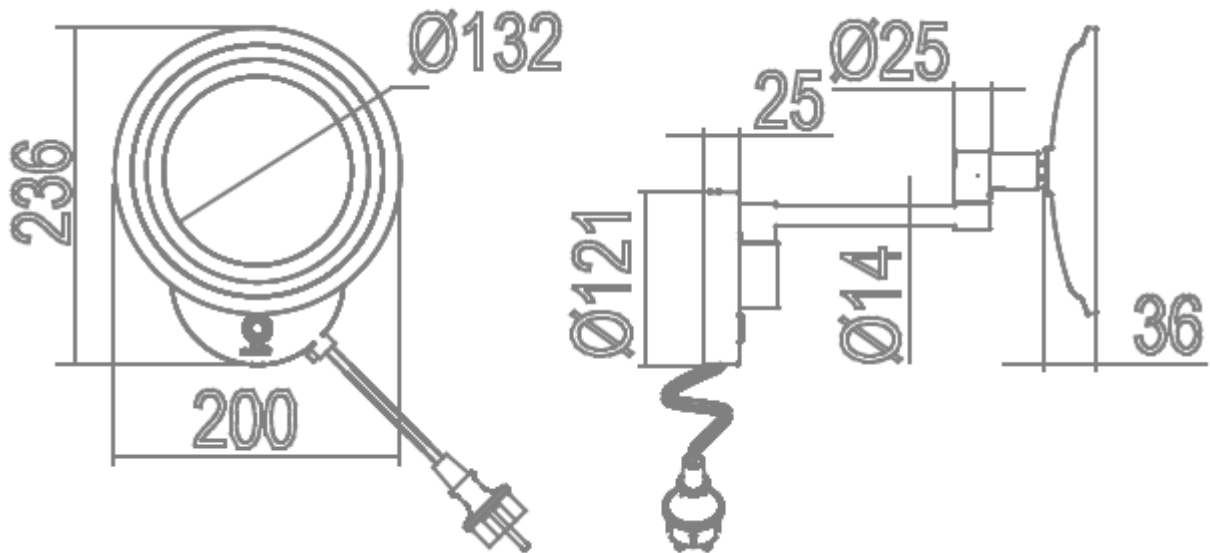

Round WALL MOUNTED MAGNIFYING MIRROR

Code - AV258A CR
Code - AV258A NE Matte Black

Features:
3 x magnification

2 Year Replacement Warranty

Proudly imported and distributed by
Gro Agencies Pty Ltd
Unit 2 / 37 Howe St, Osborne Park, WA, 6017
P 08 9446 3288 E info@groagencies.com.au W www.groagencies.com.au