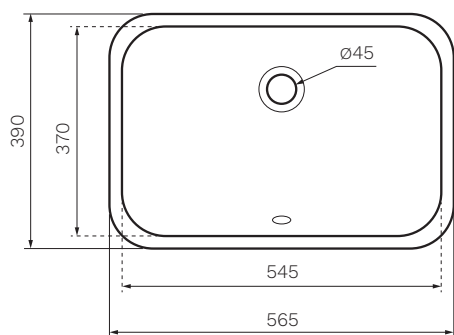

Nettuno Undercounter Basin

Product Code: AC130

Nettuno is an under bench model with a distinctive rectangular shape that provides timeless elegance due to its rounded corners.

Gloss
White

TOP VIEW

SIDE VIEW

Colour & Finish	— Gloss White
Material	— Vitreous China
W x D x H	— 565 x 390 x 200mm
Fixings	— Undercounter Fixing Brackets included (UCB150)
Tap Holes	— 0
Overflow	— Integrated (At front of bowl)
Bowl Capacity	— 8 Litres
Waste Outlet	— 32mm Universal Plug & Waste to be ordered separately (TA3240 or TA4032)
Warranty	— 10 Years (Conditions Apply)