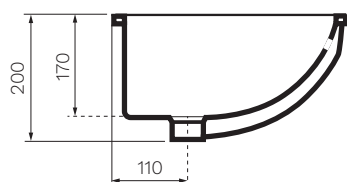

Nettuno Undercounter Basin

Product Code: AC130

Nettuno is an under bench model with a distinctive rectangular shape that provides timeless elegance due to its rounded corners.

Gloss
White

TOP VIEW

SIDE VIEW

Colour & Finish	— Gloss White
Material	— Vitreous China
W x D x H	— 565 x 390 x 200mm
Fixings	— Undercounter Fixing Brackets included (UCB150)
Tap Holes	— 0
Overflow	— Integrated (At front of bowl)
Bowl Capacity	— 8 Litres
Waste Outlet	— 32mm Universal Plug & Waste to be ordered separately (TA3240 or TA4032)
Warranty	— 10 Years (Conditions Apply)