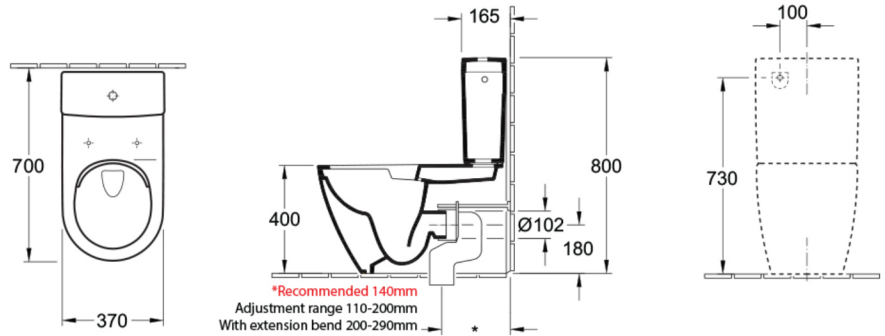

Subway 3.0 TwistFlushBTWToilet P Trap

Product Image

Product Details

Code: 4672T001S4CB
Brand: Villeroy & Boch
Range: Subway 3.0
Warranty: 10 Years*
Product Width: 370 mm
Product Depth: 700 mm
WELS: 4 Star 3.5 LPM, Reg #: L04768

Additional Features

Required Product

Recommended Products
 Matching Villeroy & Boch Basin,
 Flush Button Options, 8L289868
 White, 8L289861 Chrome

Additional Notes

- TwistFlush Technology
- Soft Close seat

Installation Instructions

* P Trap Set Out 180mm

Technical Specification

*Please visit argentaust.com.au/warranty to view the full warranty

Note: All dimensions are in millimetres and are subject to normal manufacturing variations. Always use the physical product measurements for cut-outs and rough-ins as the technical details shown may differ from the actual product. Use acetic cured silicone sealant. Do not use epoxy type adhesives. Clean with damp cloth. Do not use abrasive cleaners, liquids or pastes.