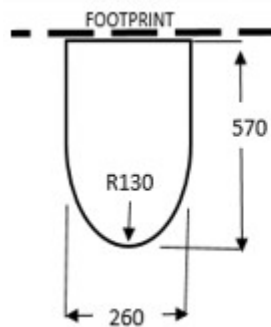

Subway 3.0 TwistFlushBTWToilet P Trap

Product Image

Product Details

Code: 4672T001S4CB
Brand: Villeroy & Boch
Range: Subway 3.0
Warranty: 10 Years*
Product Width: 370 mm
Product Depth: 700 mm
WELS: 4 Star 3.5 LPM, Reg #: L04768

Additional Features

Required Product

Recommended Products
 Matching Villeroy & Boch Basin,
 Flush Button Options, 8L289868
 White, 8L289861 Chrome

Additional Notes

- TwistFlush Technology
- Soft Close seat

Installation Instructions

* P Trap Set Out 180mm

Technical Specification

*Please visit argentaust.com.au/warranty to view the full warranty

Note: All dimensions are in millimetres and are subject to normal manufacturing variations. Always use the physical product measurements for cut-outs and rough-ins as the technical details shown may differ from the actual product. Use acetic cured silicone sealant. Do not use epoxy type adhesives. Clean with damp cloth. Do not use abrasive cleaners, liquids or pastes.