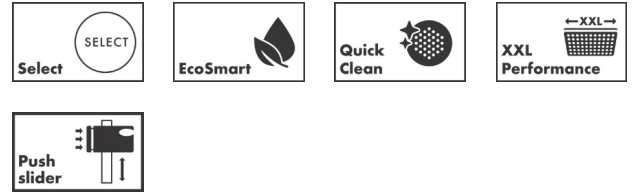

Pulsify Select S
Shower set 105 3jet Relaxation with shower bar 65 cm
 Surfaces: **Matt Black** Article Number: **24161673**

Description

Technology

Design awards

Product image

Scale drawing

Flowchart

The consumption was measured in combination with the appropriate fittings (thermostat/mixer/ in-wall valve) to reflect actual application in practice.