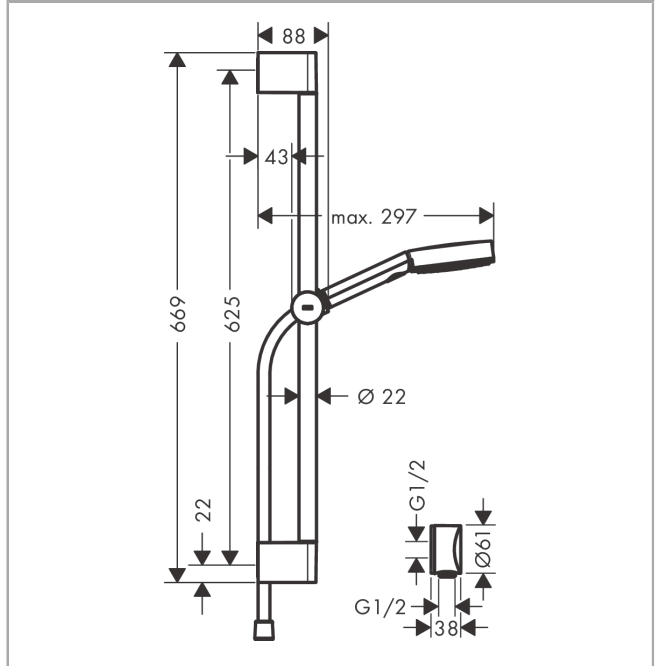

Pulsify Select S
Shower set 105 3jet Relaxation with shower bar 65 cm
 Surfaces: **Matt Black** Article Number: **24161673**

Description

Technology

Design awards

Product image

Scale drawing

Flowchart

The consumption was measured in combination with the appropriate fittings (thermostat/mixer/ in-wall valve) to reflect actual application in practice.