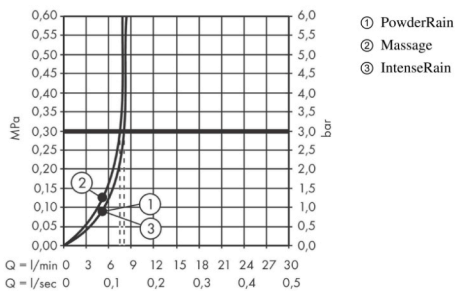

Pulsify Select S
Shower set 105 3jet Relaxation with shower bar 65 cm
 Surfaces: **Matt Black** Article Number: **24161673**

Description

Technology

Design awards

Product image

Scale drawing

Flowchart

The consumption was measured in combination with the appropriate fittings (thermostat/mixer/ in-wall valve) to reflect actual application in practice.