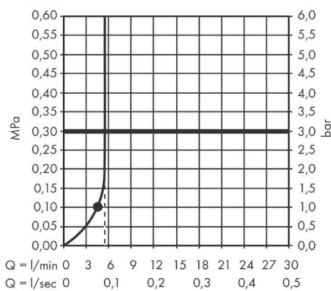

Pulsify S
Hand shower 105 1jet Green
 Surfaces: **Matt White** Article Number: **24121700**

Description

Technology

Design awards

reddot winner 2021

Product image

Scale drawing

Flowchart

The consumption was measured in combination with the appropriate fittings (thermostat/mixer/in-wall valve) to reflect actual application in practice.