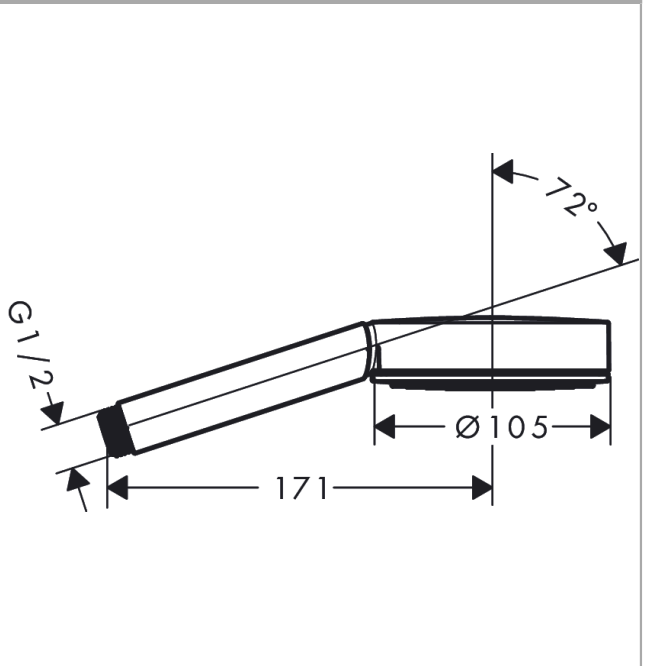

Pulsify S
Hand shower 105 1jet Green
 Surfaces: **Matt White** Article Number: **24121700**

Description

Technology

Design awards

reddot winner 2021

Product image

Scale drawing

Flowchart

The consumption was measured in combination with the appropriate fittings (thermostat/mixer/in-wall valve) to reflect actual application in practice.