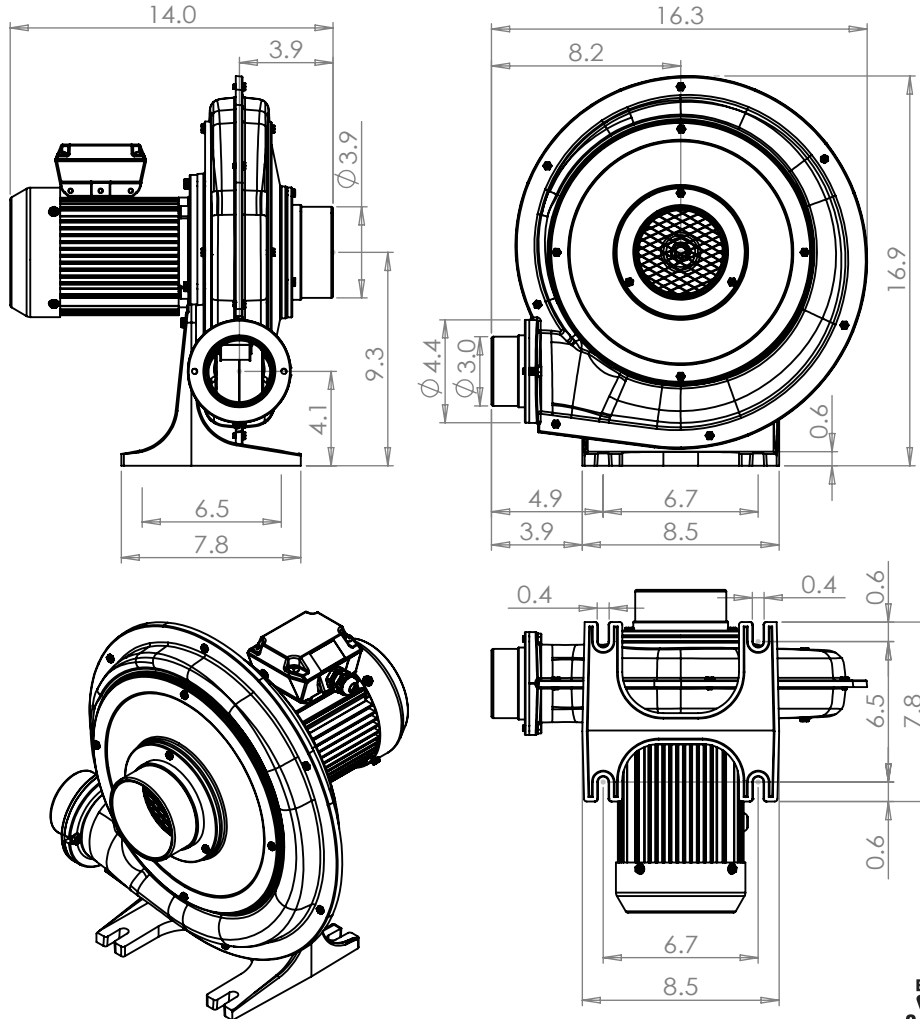

Direct Drive Turbo Blower

Unit: Inch

Specifications

| Model | FDC-005A-7W |
|--------------------------------------|-------------------|
| Phase | 3 |
| Voltage | 208-240 / 415-480 |
| Frequency (Hz) | 60 |
| Rated Output (HP) | 0.5 |
| Rated Current (Amps) | 1.6 / 0.8 |
| Max. Pressure (in. H ₂ O) | 5.6 |
| Max. Airflow (CFM) | 254.3 |
| Noise Level dB (A) | 77.6 |
| Weight (lbs.) | 32.9 |

Pressure