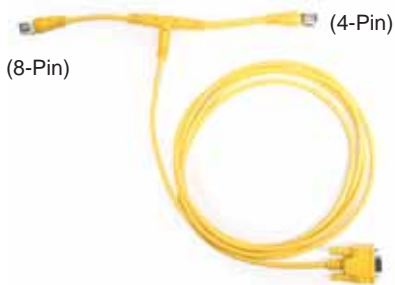

SEC-15
15' (4.6m) cable with connector

SEC-25
25' (7.6m) cable with connector

RSEC-6
6' (1.8m) cable / right angle conn.

RSEC-15
15' (4.6m) cable / right angle conn.

RSEC-25
25' (7.6m) cable / right angle conn.

M12-4F
4-Wire, Female Receptacle

M12-4M
4-Wire, Male Plug

Cable Connection

4-Wire Nano Cable, M8

GEC-6
6' (1.8m) cable with connector

GEC-15
15' (4.6m) cable with connector

GEC-25
25' (7.6m) cable with connector

RGEC-6
6' (1.8m) cable / right angle conn.

RGEC-15
15' (4.6m) cable / right angle conn.

GEX-9
9' (2.7m) extension cable

4-Wire, AC Only Mity•Eye Cable

CAC15
AC Mity•Eye
15' (4.6m) cable,
AC only

M-8 Field Replaceable 4-wire Connectors (waterproof)

M8-4F
4-Wire, Female Receptacle

M8-4M
4-Wire, Male Plug

M8-3M
4-Wire, Male Plug

M8-3M
4-Wire, Male Plug

XPC Specialty Cables

(8-Pin) (4-Pin) (9-Pin DIN)
TJC-2
"T" Junction Splitter Cable,
4-Pin Output

(8-Pin) (5-Pin) (9-Pin DIN)
TJC-3
"T" Junction Splitter Cable,
5-Pin Output