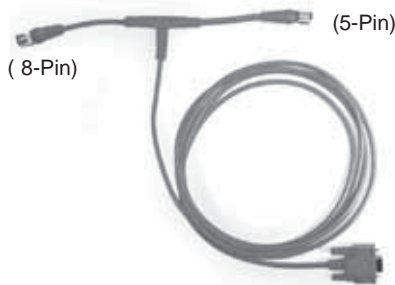

RGEC-6
6' (1.8m) cable / right angle conn.

RGEC-15
15' (4.6m) cable / right angle conn.

GEX-9
9' (2.7m) extension cable

4-Wire, AC Only Mity•Eye Cable

CAC15
AC Mity•Eye
15' (4.6m) cable,
AC only

M-8 Field Replaceable 4-wire Connectors (waterproof)

M8-4F
4-Wire, Female Receptacle

M8-4M
4-Wire, Male Plug

M8-3M
4-Wire, Male Plug

M8-3M
4-Wire, Male Plug

XPC Specialty Cables

(8-Pin) (4-Pin) (9-Pin DIN)
TJC-2
"T" Junction Splitter Cable,
4-Pin Output

(8-Pin) (5-Pin) (9-Pin DIN)
TJC-3
"T" Junction Splitter Cable,
5-Pin Output

DCS8-2M
8-wire (2m), M12
Non-metallic shell

Cable Connection

5-Wire Shielded Micro Cables, M12

GSEC-6
6' (1.8m) cable with connector

GSEC-15
15' (4.6m) cable with connector

GSEC-25
25' (7.6m) cable with connector