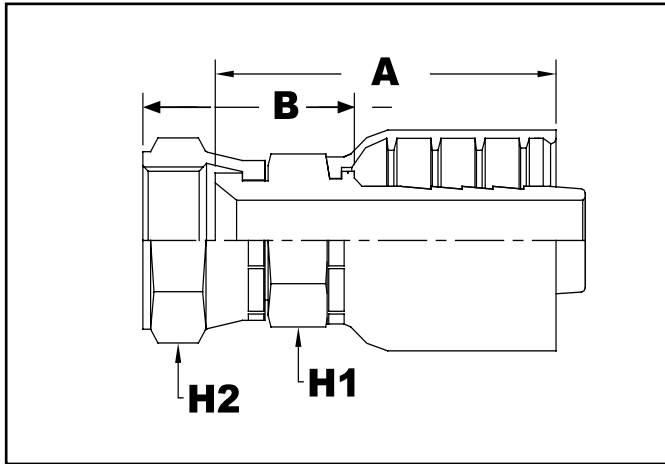

**JB12FA SERIES
Female Swivel - SAE 45° Flare**

Catalog Part Number	Descriptive Part Number	Thread	Hose Inside Diameter		"A" Dimension Overall Length		"B" Dimension Cut-Off Length		"D" Dimension Drop		Hex Sizes				Weight		Bulk Pack	
			inch	mm	inch	mm	inch	mm	inch	mm	H1		H2		lbs.	kg		qty
											inch	mm	inch	mm				
1210-0404	JB12FA-04-04	7/16-20	1/4	6.4	1.61	41.0	0.83	21.0	-	-	0.56	14.2	0.56	14.2	0.12	.05	250	
1210-0606	JB12FA-06-06	5/8-18	3/8	9.5	1.97	50.0	0.91	23.0	-	-	0.69	17.4	0.69	17.4	0.19	.09	130	
1210-0808	JB12FA-08-08	3/4-16	1/2	12.7	2.13	54.0	0.91	23.0	-	-	0.87	22.2	0.87	22.2	0.29	.13	100	
1210-1212	JB12FA-12-12	1-1/16-14	3/4	19.1	2.60	66.0	1.06	27.0	-	-	1.06	26.9	1.25	31.7	0.54	.25	50	
1210-1616	JB12FA-16-16	1-5/16-12	1	25.4	3.07	78.0	1.30	33.0	-	-	1.50	38.1	1.34	34.0	0.93	.42	36	