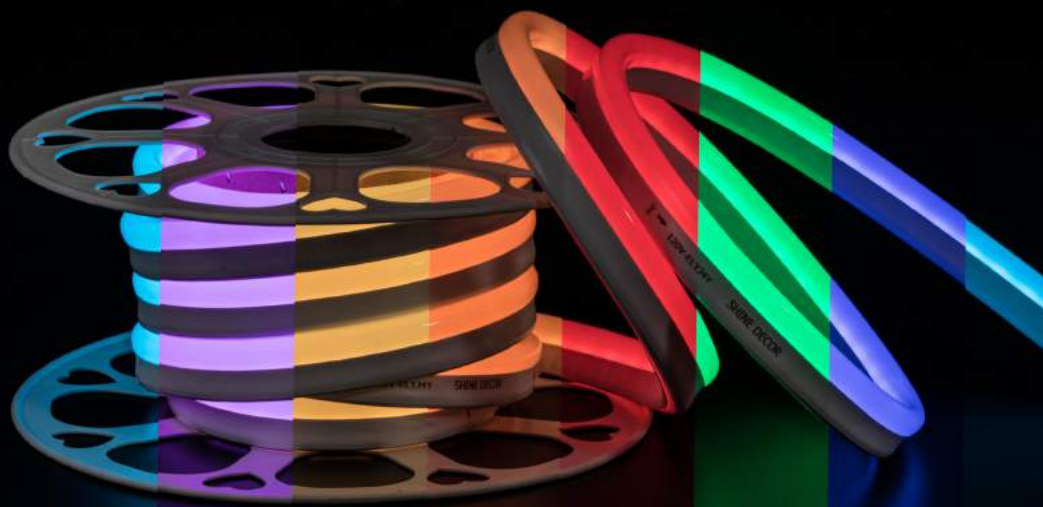

SHINE DECOR®

120V 12.5x23MM NEON FLEX SERIES