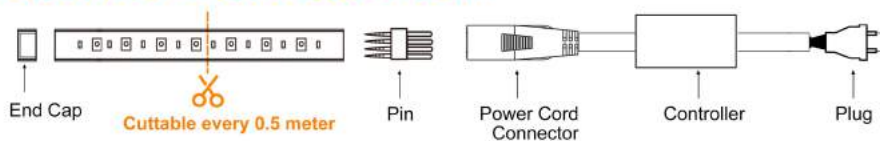

1 X IR remote (batteries not included)

100 X screw

1 X 20in heat shrink tube

50 X plastic mounting clip

1 X end cap

1 X four-prong pin

CONNECTION DIAGRAM

MOUNTING STEPS