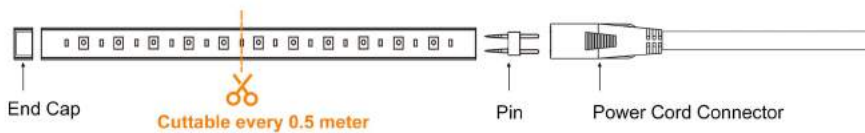

CONNECTION DIAGRAM