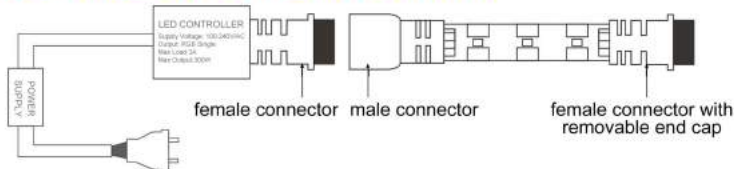

CONNECTION DIAGRAM