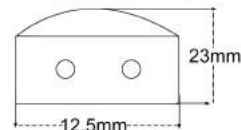

PRODUCT SIZE