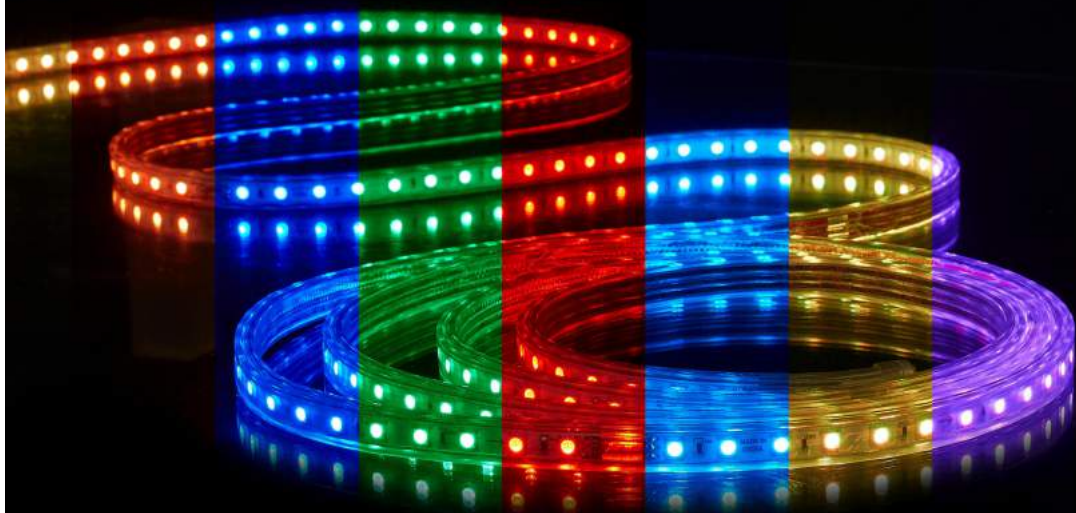

SHINE DECOR®

120V WATERPROOF SERIES