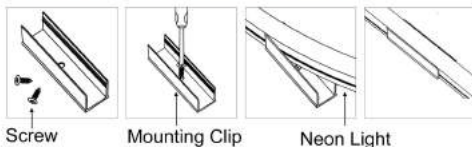

MOUNTING STEPS