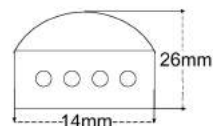

PRODUCT SIZE