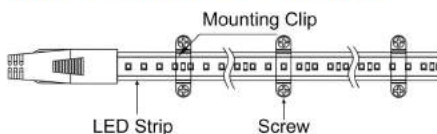

MOUNTING STEPS