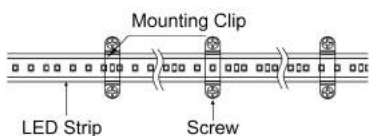

CONNECTING METHOD

Copper Pin

Power Cord

Silicone Sealant

MOUNTING STEPS

PRODUCT SIZE

ACCESSORIES ▶▶

7x13MM Single Color Strip Light