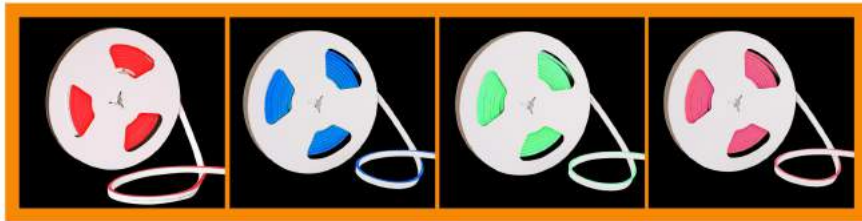

SINGLE COLOR