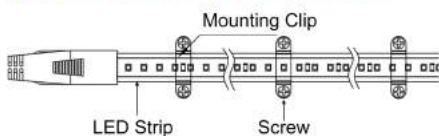

ACCESSORIES >>

RGB COLOR LED STRIP LIGHT

CONTROLLER

AMAZON ASIN: B07QB263R1

Max Power: 400W
Input: AC100-240V
Output: DC100-240V
Fuse: 8A
Rectifier: 8A
Power Cord Length: 5ft
Working Distance: 10-16ft

1 X IR waterproof controller

1 X IR remote (batteries not included)

100 X screw

1 X 20in heat shrink tube

50 X plastic mounting clip

1 X end cap

1 X four-prong pin

CONNECTION DIAGRAM

MOUNTING STEPS