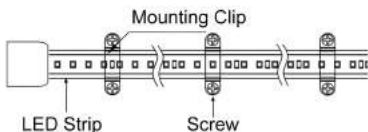

MOUNTING STEPS