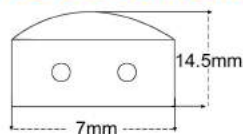

PRODUCT SIZE