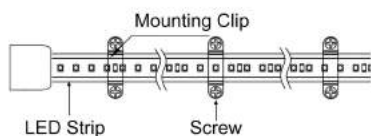

MOUNTING STEPS