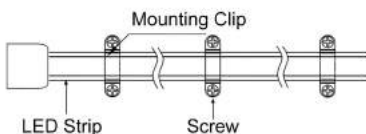

MOUNTING STEPS