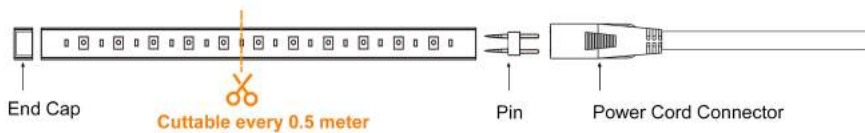

CONNECTION DIAGRAM