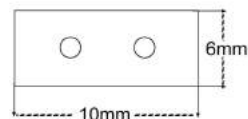

PRODUCT SIZE