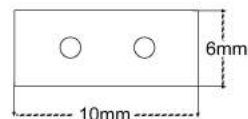

SINGLE COLOR

TECHNICAL DATA

PRODUCT	LENGTH	COLOR	AMAZON ASIN	CONTENT	SPECIFICATIONS
SINGLE COLOR LED STRIP LIGHT	5m 16.4ft	3000K warm white	B07QB2VKLT	1 X strip light 1 X 10in heat shrink tube 10 X plastic mounting clip 20 X screw	Voltage: 120V Power: 5.3W/M Size: 6*10MM Tubing Material: transparent PVC Waterproof Grade: IP65 LED Type: SMD2835 LED Quantity: 120LED/M Max Length per Input: 150FT Cutting Intervals: 0.5M
		4000K neutral white	B07QB2FLZF		
		6500K cool white	B07Q9ZPKZJ		
	15m 50ft	3000K warm white	B07QBZBXWD	1 X strip light 1 X 10in heat shrink tube 30 X plastic mounting clip 60 X screw	
		6500K cool white	B07QB23W87		
	45m 150ft	3000K warm white	B07QB1NWK4	1 X strip light 1 X 20in heat shrink tube 90 X plastic mounting clip 180 X screw	
		4000K neutral white	B07QBY9LT3		
		6500K cool white	B07QB1YFQ4		

CONNECTION DIAGRAM

MOUNTING STEPS

PRODUCT SIZE

SINGLE COLOR

TECHNICAL DATA

PRODUCT	LENGTH	COLOR	AMAZON ASIN	CONTENT	SPECIFICATIONS
SINGLE COLOR LED STRIP LIGHT	5m 16.4ft	3000K warm white	B07QB2VKLT	1 X strip light 1 X 10in heat shrink tube 10 X plastic mounting clip 20 X screw	Voltage: 120V Power: 5.3W/M Size: 6*10MM Tubing Material: transparent PVC Waterproof Grade: IP65 LED Type: SMD2835 LED Quantity: 120LED/M Max Length per Input: 150FT Cutting Intervals: 0.5M
		4000K neutral white	B07QB2FLZF		
		6500K cool white	B07Q9ZPKZJ		
	15m 50ft	3000K warm white	B07QBZBXWD	1 X strip light 1 X 10in heat shrink tube 30 X plastic mounting clip 60 X screw	
		6500K cool white	B07QB23W87		
	45m 150ft	3000K warm white	B07QB1NWK4	1 X strip light 1 X 20in heat shrink tube 90 X plastic mounting clip 180 X screw	
		4000K neutral white	B07QBY9LT3		
		6500K cool white	B07QB1YFQ4		