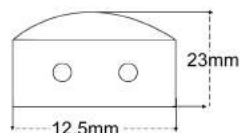

RGB COLOR

TECHNICAL DATA

PRODUCT	LENGTH	COLOR	AMAZON ASIN	CONTENT	SPECIFICATIONS
12.5x23MM RGB Neon Light	5m/16.4ft	RGB	B07Q9ZZ9R6	1 X rgb neon light 1 X rgb controller 1 X rgb remote (2 AAA batteries not included) 1 X 10in heat shrink tube 10 X aluminum mounting clip 20 X screw	Voltage: AC110-130V Power: 8.5W/M Size: 12.5*23MM Waterproof Grade: IP65 LED Type: SMD 5050 LED Quantity: 60 LEDs/M Max Run Length: 150FT Cutting Unit Length: 0.5M
	10m/32.8ft	RGB	B07QB1SN8X	1 X rgb neon light 1 X rgb controller 1 X rgb remote (2 AAA batteries not included) 1 X 10in heat shrink tube 20 X aluminum mounting clip 40 X screw	
	15m/50ft	RGB	B07Q78V4KK	1 X rgb neon light 1 X rgb controller 1 X rgb remote (2 AAA batteries not included) 1 X 10in heat shrink tube 30 X aluminum mounting clip 60 X screw	
	25m/82ft	RGB	B07Q9ZT2ZX	1 X rgb neon light 1 X rgb controller 1 X rgb remote (2 AAA batteries not included) 1 X 10in heat shrink tube 50 X aluminum mounting clip 100 X screw	
	45m/150ft	RGB	B07QB2LLBV	1 X rgb neon light 1 X rgb controller 1 X rgb remote (2 AAA batteries not included) 1 X 10in heat shrink tube 90 X aluminum mounting clip 180 X screw	

ACCESSORIES >>

12.5x23MM RGB Neon Light

CONNECTION DIAGRAM

MOUNTING STEPS

PRODUCT SIZE

SHINE DECOR[®]

120V 7x14.5MM NEON FLEX SERIES

120V 7x14.5MM NEON FLEX SERIES