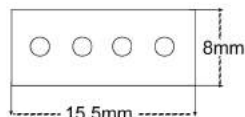

PRODUCT SIZE