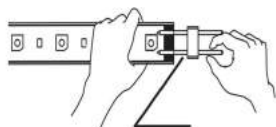

CONNECTING METHOD

Copper Pin