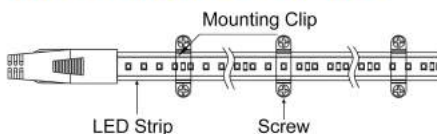

SINGLE COLOR

TECHNICAL DATA

PRODUCT	LENGTH	COLOR	AMAZON ASIN	CONTENT	SPECIFICATIONS
SINGLE COLOR LED STRIP LIGHT	5m 16.4ft	3000K warm white	B07QB2VKLT	1 X strip light 1 X 10in heat shrink tube 10 X plastic mounting clip 20 X screw	Voltage: 120V Power: 5.3W/M Size: 6*10MM Tubing Material: transparent PVC Waterproof Grade: IP65 LED Type: SMD2835 LED Quantity: 120LED/M Max Length per Input: 150FT Cutting Intervals: 0.5M
		4000K neutral white	B07QB2FLZF		
		6500K cool white	B07Q9ZPKZJ		
	15m 50ft	3000K warm white	B07QBZBXWD	1 X strip light 1 X 10in heat shrink tube 30 X plastic mounting clip 60 X screw	
		6500K cool white	B07QB23W87		
	45m 150ft	3000K warm white	B07QB1NWK4	1 X strip light 1 X 20in heat shrink tube 90 X plastic mounting clip 180 X screw	
		4000K neutral white	B07QBY9LT3		
		6500K cool white	B07QB1YFQ4		

CONNECTION DIAGRAM

MOUNTING STEPS

PRODUCT SIZE

SINGLE COLOR

TECHNICAL DATA

PRODUCT	LENGTH	COLOR	AMAZON ASIN	CONTENT	SPECIFICATIONS
SINGLE COLOR LED STRIP LIGHT	5m 16.4ft	3000K warm white	B07QB2VKLT	1 X strip light 1 X 10in heat shrink tube 10 X plastic mounting clip 20 X screw	Voltage: 120V Power: 5.3W/M Size: 6*10MM Tubing Material: transparent PVC Waterproof Grade: IP65 LED Type: SMD2835 LED Quantity: 120LED/M Max Length per Input: 150FT Cutting Intervals: 0.5M
		4000K neutral white	B07QB2FLZF		
		6500K cool white	B07Q9ZPKZJ		
	15m 50ft	3000K warm white	B07QBZBXWD	1 X strip light 1 X 10in heat shrink tube 30 X plastic mounting clip 60 X screw	
		6500K cool white	B07QB23W87		
	45m 150ft	3000K warm white	B07QB1NWK4	1 X strip light 1 X 20in heat shrink tube 90 X plastic mounting clip 180 X screw	
		4000K neutral white	B07QBY9LT3		
		6500K cool white	B07QB1YFQ4		