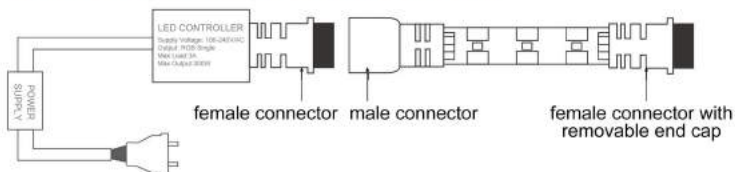

CONNECTION DIAGRAM