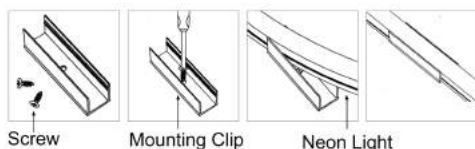

MOUNTING STEPS