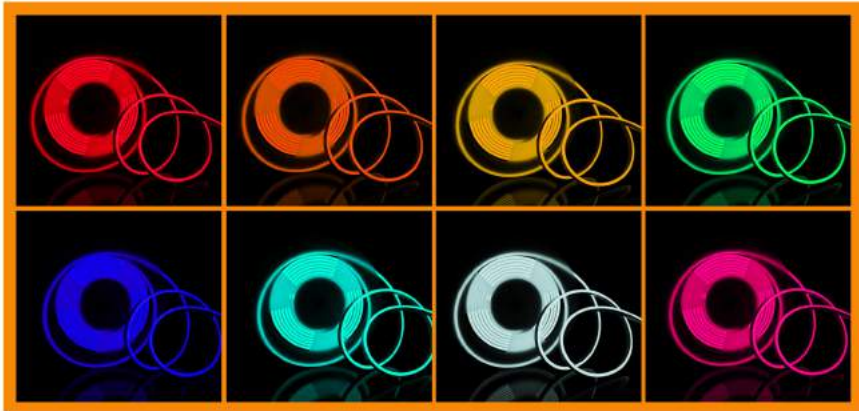

RGB COLOR

TECHNICAL DATA

PRODUCT	LENGTH	COLOR	AMAZON ASIN	CONTENT	SPECIFICATIONS
RGB 12V Silicone Neon Rope Light	5m/16.4ft	RGB	B07RWGDMP5	1 X silicone neon rope light 1 X 3.3ft 4-core cable 1 X 3.3ft 2-core cable 1 X RF Controller 1 X remote panel 2 X end cap 2 X cable cap 10 X mounting clip 10 X screw	- Voltage: 12V - Power: 12W/M - Size: 6*12MM - Tubing Material: milky silicone - Waterproof Grade: IP65 - LED Type: SMD3838 - LED Quantity: 120LED/M - Max Length per Input: 16.4FT - Cutting Intervals: 1 INCH

CONNECTION DIAGRAM

PRODUCT SIZE