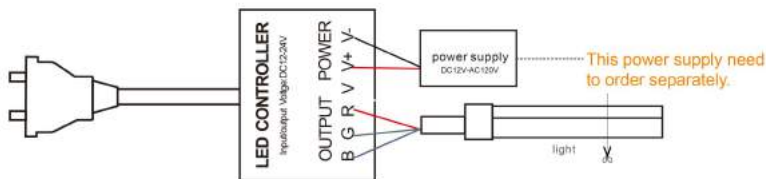

CONNECTION DIAGRAM