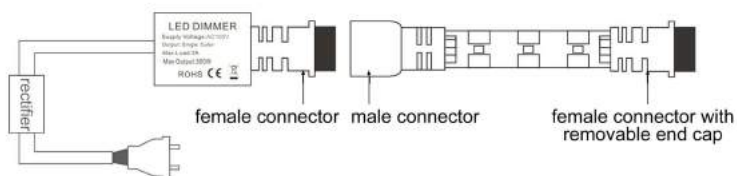

CONNECTION DIAGRAM