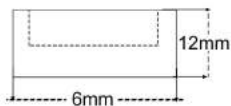

PRODUCT SIZE