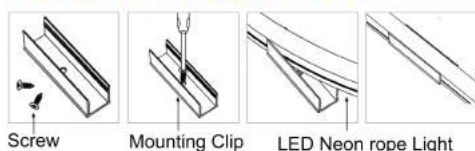

MOUNTING STEPS