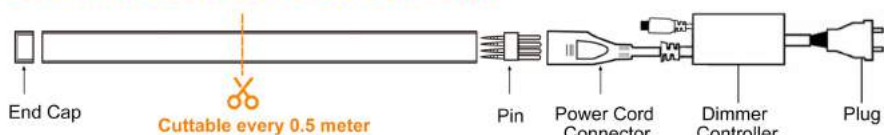

CONNECTION DIAGRAM