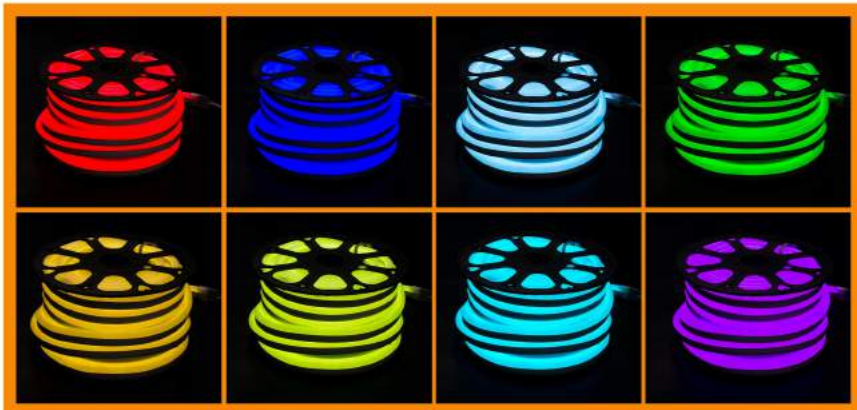

RGB COLOR

TECHNICAL DATA

PRODUCT	LENGTH	COLOR	AMAZON ASIN	CONTENT	SPECIFICATIONS
14x26MM RGB Neon Rope Light	5m 16.4ft	RGB	B07FM7TKSC	1 X RGB Neon Rope Light 1 X power cord, 20 X screw 1 X 20 keys remote panel 10 X mounting clip	Voltage: AC110-130V Power: 12W/M Size: 14*26MM Waterproof Grade: IP65 LED Type: SMD5050 LED Quantity: 60 LEDs/M Max Run Length: 82FT Cutting Unit Length: 1M
	10m 32.8ft	RGB	B07FMFZ551	1 X RGB Neon Rope Light 1 X power cord, 40 X screw 1 X 20 keys remote panel 20 X mounting clip	
	25m 82ft	RGB	B07FLYJMB8	1 X RGB Neon Rope Light 1 X power cord, 100 X screw 1 X 20 keys remote panel 50 X mounting clip	