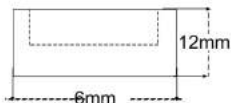

PRODUCT SIZE