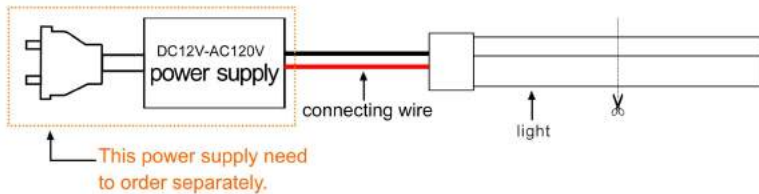

CONNECTION DIAGRAM