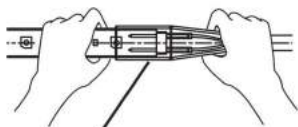

CONNECTING METHOD

Copper Pin

Power Cord

Silicone Sealant

MOUNTING STEPS

PRODUCT SIZE

ACCESSORIES ▶▶

7x13MM Single Color Strip Light