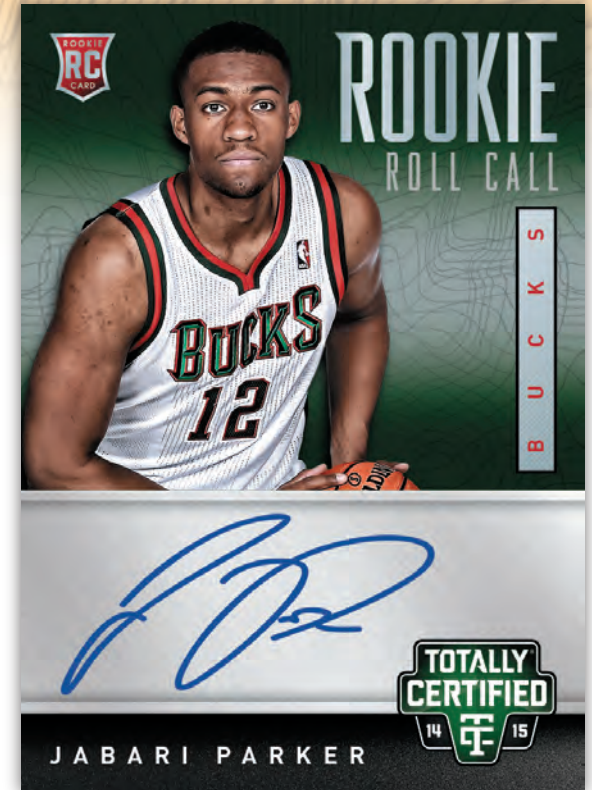

MIRROR BLUE DIE-CUTS - #'D/74

MIRROR GOLD DIE-CUTS - #'D/10

MIRROR BLACK DIE-CUTS - #'D/1 of 1

ALL INFORMATION IS ACCURATE AT THE TIME OF POSTING
- CONTENT IS SUBJECT TO CHANGE.

CARD IMAGES ARE SOLELY FOR THE PURPOSE OF DESIGN DISPLAY.

PANINI

NATIONAL BASKETBALL ASSOCIATION
TRADING CARDS

CLEAR CLOTH:

GAZE THROUGH THE WINDOW TO
SEE SOME OF THE NBA'S BEST
AND BRIGHTEST STARS
IN THIS NEW CARD SET!

ROOKIE ROLL CALL:

LOOK FOR ON-CARD
ROOKIE AUTOGRAPHS IN THE
RETURN OF THIS FIRST-CLASS SET!