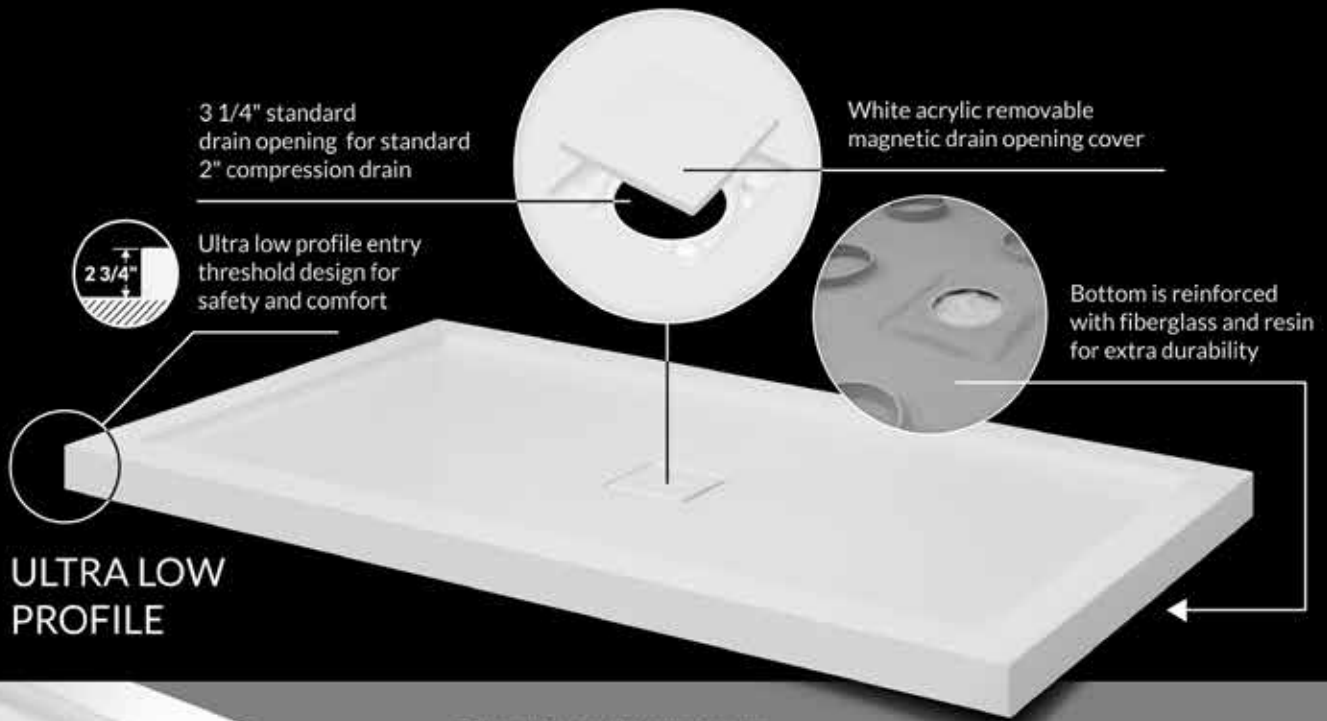

UNIVERSAL ♦ REVERSIBLE ♦ MODERN

ULTRA LOW PROFILE

- Glossy white acrylic shower base pan
- High quality scratch and stain resistant surface
- 2 3/4" ultra low profile entry threshold design
- Reinforced with fiberglass and resin for extra durability
- Slip-resistant texture inside tray for safe and comfortable showering
- Single threshold alcove wall to wall or double threshold wall corner universal and reversible installation
- Direct to stud installations with 1, 2 or 3 stud walls or freestanding installation without walls
- Included separate aluminum tiling flanges for EZ option of single or double threshold installation
- 3 1/4" standard drain opening for standard 2" compression drain
- Included white acrylic removable magnetic drain cover
- Magnetic drain cover can be easily removed for easy access cleaning
- Professional installation required
- Compression drain is not included

W	D	C1	C2	Drain Position
32" x 32"	16"	16"		Center
36" x 36"	18"	18"		Center
48" x 34"	24"	17"		Center
48" x 34"	12"	17"		Left/Right
48" x 36"	24"	18"		Center
48" x 36"	12"	18"		Left/Right
60" x 30"	30"	15"		Center
60" x 30"	12"	15"		Left/Right
60" x 32"	30"	16"		Center
60" x 32"	12"	16"		Left/Right
60" x 34"	30"	17"		Center
60" x 34"	12"	17"		Right or Left
60" x 36"	30"	18"		Center
60" x 36"	12"	18"		Right or Left

Edge to Drain Center