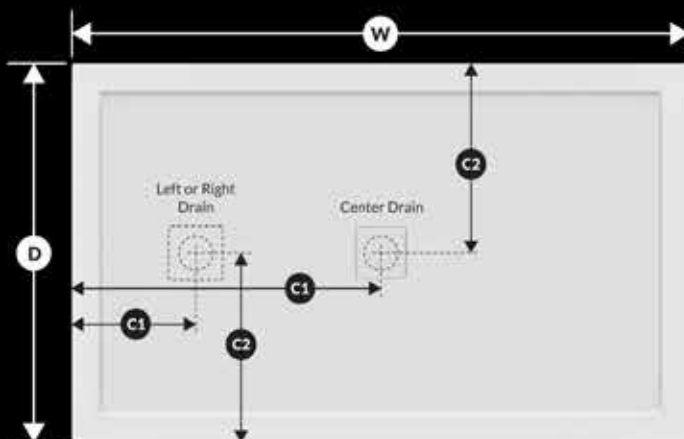

UNIVERSAL ♦ REVERSIBLE ♦ MODERN

ULTRA LOW PROFILE

- Glossy white acrylic shower base pan
- High quality scratch and stain resistant surface
- 2 3/4" ultra low profile entry threshold design
- Reinforced with fiberglass and resin for extra durability
- Slip-resistant texture inside tray for safe and comfortable showering
- Single threshold alcove wall to wall or double threshold wall corner universal and reversible installation
- Direct to stud installations with 1, 2 or 3 stud walls or freestanding installation without walls
- Included separate aluminum tiling flanges for EZ option of single or double threshold installation
- 3 1/4" standard drain opening for standard 2" compression drain
- Included white acrylic removable magnetic drain cover
- Magnetic drain cover can be easily removed for easy access cleaning
- Professional installation required
- Compression drain is not included

W	D	C1	C2	Drain Position
32" x 32"	16"	16"		Center
36" x 36"	18"	18"		Center
48" x 34"	24"	17"		Center
48" x 34"	12"	17"		Left/Right
48" x 36"	24"	18"		Center
48" x 36"	12"	18"		Left/Right
60" x 30"	30"	15"		Center
60" x 30"	12"	15"		Left/Right
60" x 32"	30"	16"		Center
60" x 32"	12"	16"		Left/Right
60" x 34"	30"	17"		Center
60" x 34"	12"	17"		Right or Left
60" x 36"	30"	18"		Center
60" x 36"	12"	18"		Right or Left

Edge to Drain Center