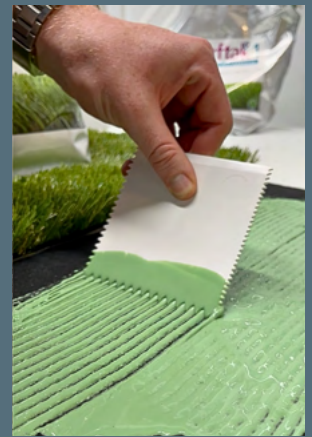

Our selection of artificial turf adhesives have been expertly crafted to provide the very best in quality, performance, and reliability.

Turftak1 One-Component Adhesive

Turftak1 is a solvent-free, one-part polyurethane artificial turf adhesive. It comes in a portable and resealable 1 gallon bag with an easy fit handle. The adhesive's nature helps to gap fill slight voids between substrates, while remaining easy to apply with a trowel or a glue box.

Turftak1 LV One-Component Low Viscosity Adhesive

Turftak1 LV is a solvent-free, one-part polyurethane artificial turf adhesive. This moisture cure product is an ideal choice for application in high temperature and humid climates.

Turftak1 LV easily pours from pails, jugs and convenient squeeze bottles. It effortlessly bonds with seam tape, concrete, wood, asphalt and other common substrates, and can be easily applied using a notched trowel or glue box, or simply spread directly onto surfaces.