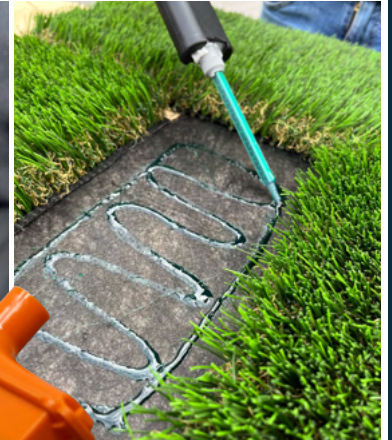

Chemique
Adhesives

Artificial Turf Adhesives

Turftak2 Two-Component Adhesive

Turftak1 LV is a solvent-free, one-part polyurethane artificial turf adhesive. This moisture cure product is an ideal choice for application in high temperature and humid climates.

Turftak1 LV easily pours from pails, jugs and convenient squeeze bottles. It effortlessly bonds with seam tape, concrete, wood, asphalt and other common substrates, and can be easily applied using a notched trowel or glue box, or simply spread directly onto surfaces.