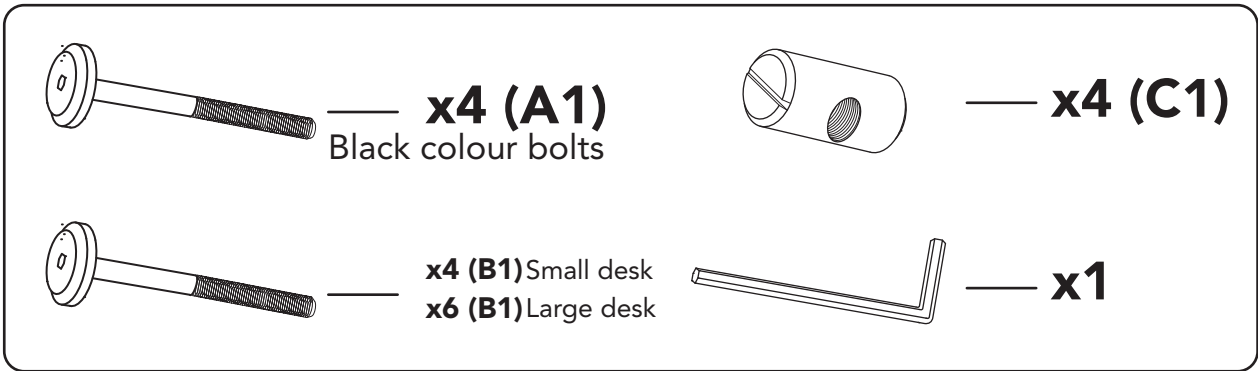

Goldilocks desk

caramba.store | @my.caramba

What you get

If you purchased the long Goldilocks desk, you are getting the same number of parts but with different sizes. The desk top is longer and narrower, the 3 aprons are longer and the mid top apron (MTA) comes with 3 holes instead of 2.

The wood screw anchors are already attached to the plywood parts.
In order to avoid wood tear, do not over tighten the screws!

You can do this!

1

2

3

Done!

caramba.store | @my.caramba