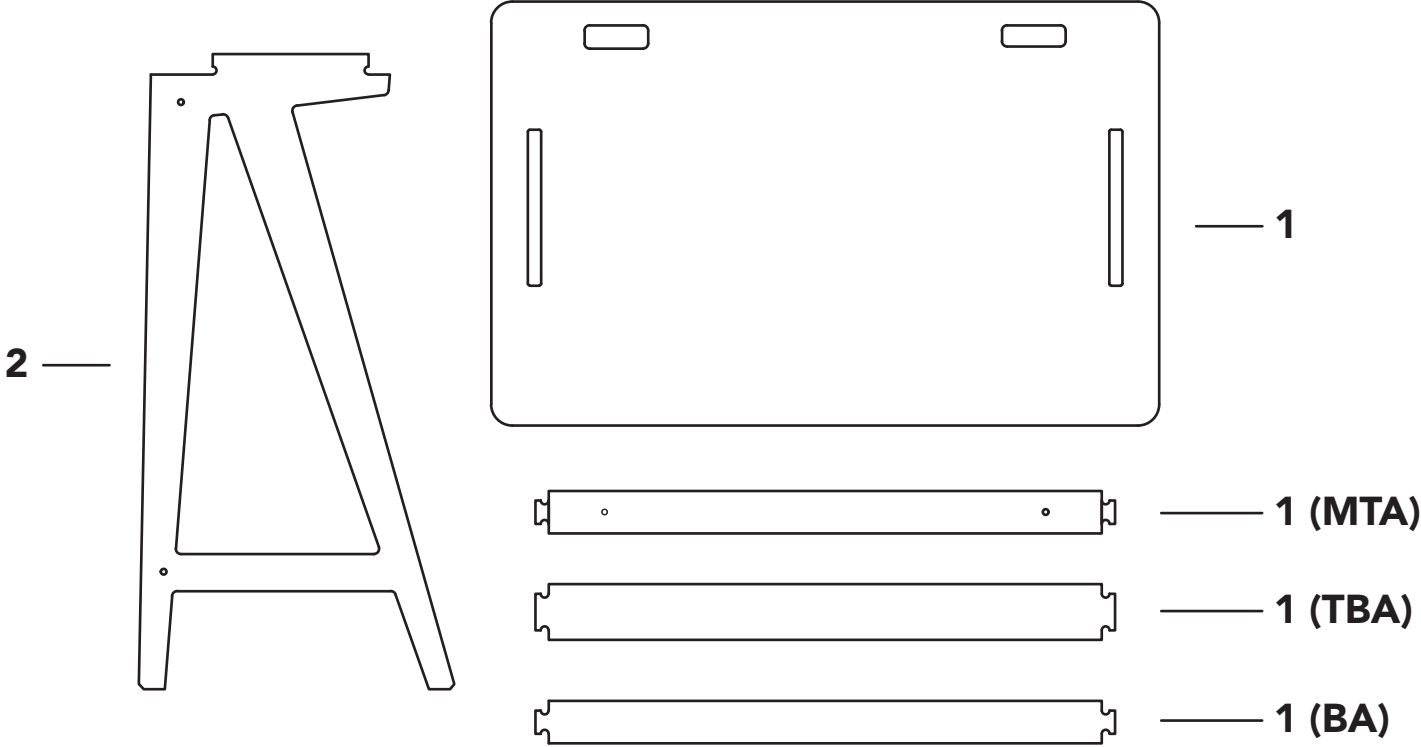

Goldilocks desk

caramba.store | @my.caramba

What you get

If you purchased the long Goldilocks desk, you are getting the same number of parts but with different sizes. The desk top is longer and narrower, the 3 aprons are longer and the mid top apron (MTA) comes with 3 holes instead of 2.

The wood screw anchors are already attached to the plywood parts.
In order to avoid wood tear, do not over tighten the screws!

You can do this!

1

2

3

Done!

caramba.store | @my.caramba