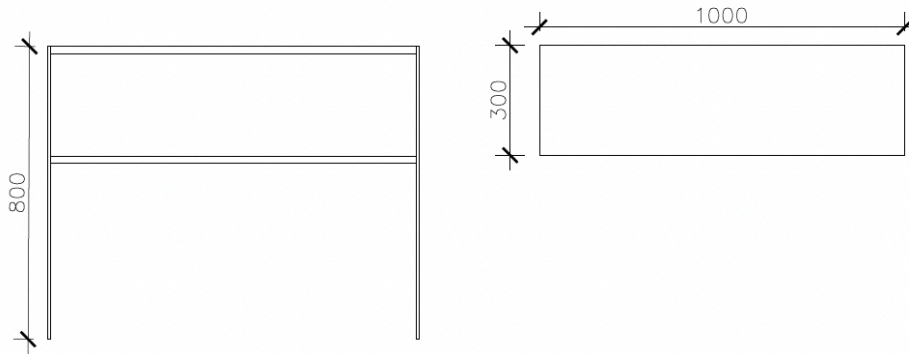

JUST ADELE

NINO CONSOLE

Technical Drawing

Info

The Nino Console, in a bold bronze powdercoat finish paired with Cipollino Rosso internal shelving. A beautiful addition to any hallway, living space or customised as a desk.

Dimensions

W 1000mm
D 300mm
H 800mm

Custom stones and sizes available upon request.

Enquiries

ciao@justadele.com.au