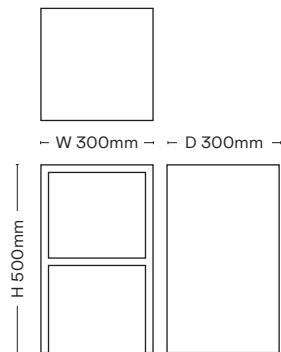

# BELLA BEDSIDE

---

Technical Drawing

---

Info

The Bella Bedside is available in a variety of natural stones. Features an internal shelf detail with seamless edges and joins.

---

Production

Dimensions

W 300mm  
D 300mm  
H 500mm

Custom sizes and stones available upon request.

---

Enquiries

[ciao@justadele.com.au](mailto:ciao@justadele.com.au)